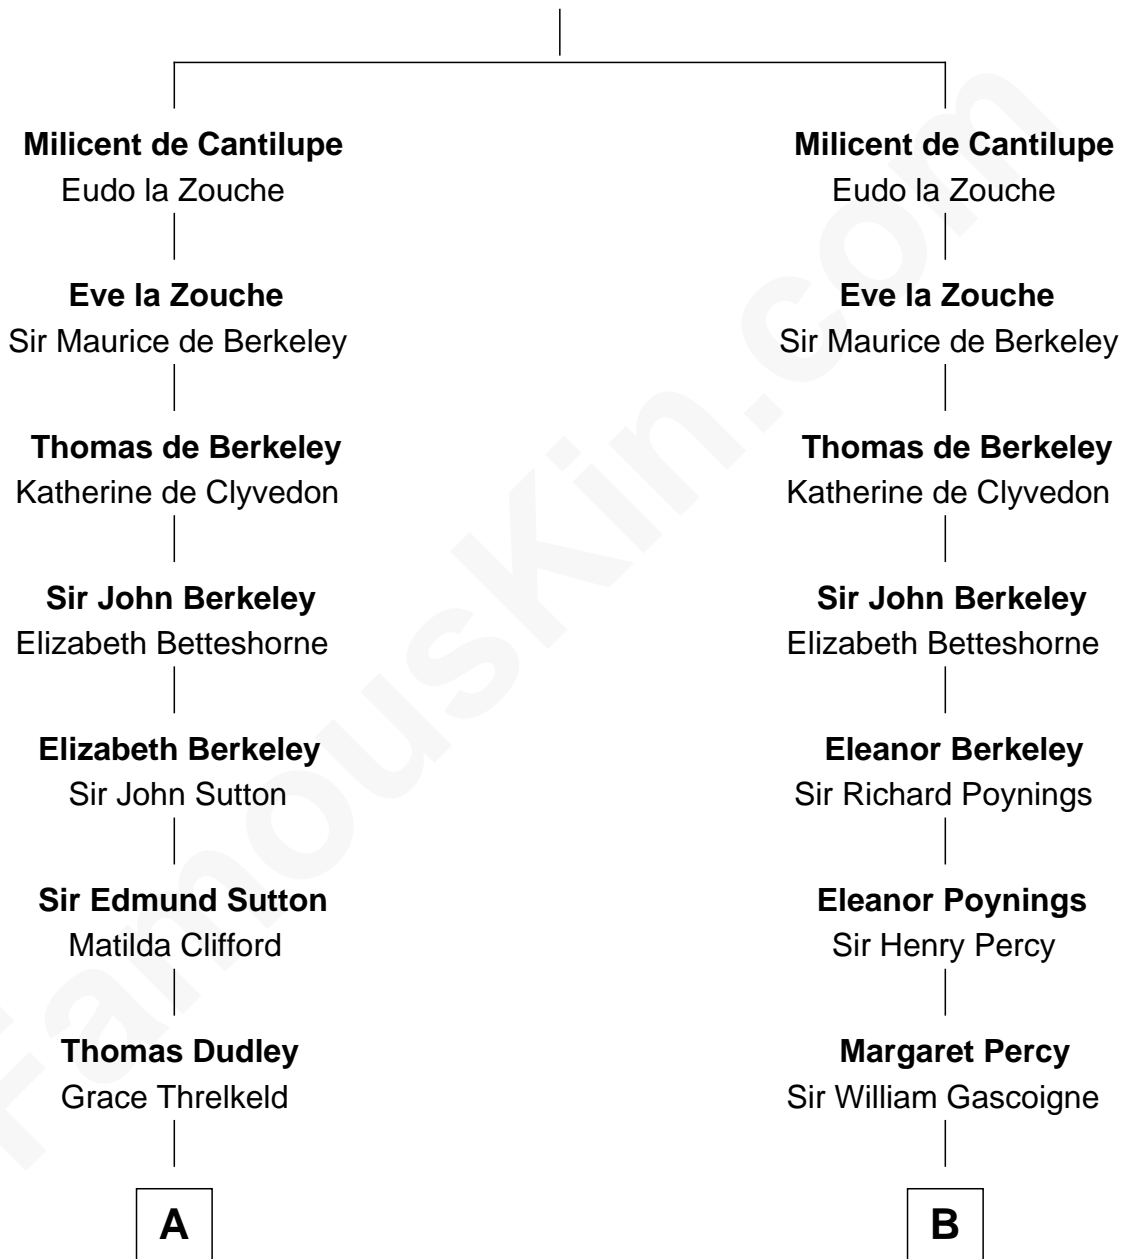

FamousKin.com

Relationship Chart of

Princess Diana

Princess of Wales

19th cousin 2 times removed of

Guy Ritchie
British Filmmaker

Sir William de Cantilupe
Eve de Braiose

C

Albert Edward John Spencer
Cynthia Elinor Beatrix Hamilton

Edward John Spencer
Frances Ruth Burke Roche

Princess Diana
Princess of Wales

D

William Martineau
Margaretta Sarah Mason

Edith Jane Martineau
Vivian Guy Ouseley McLaughlin