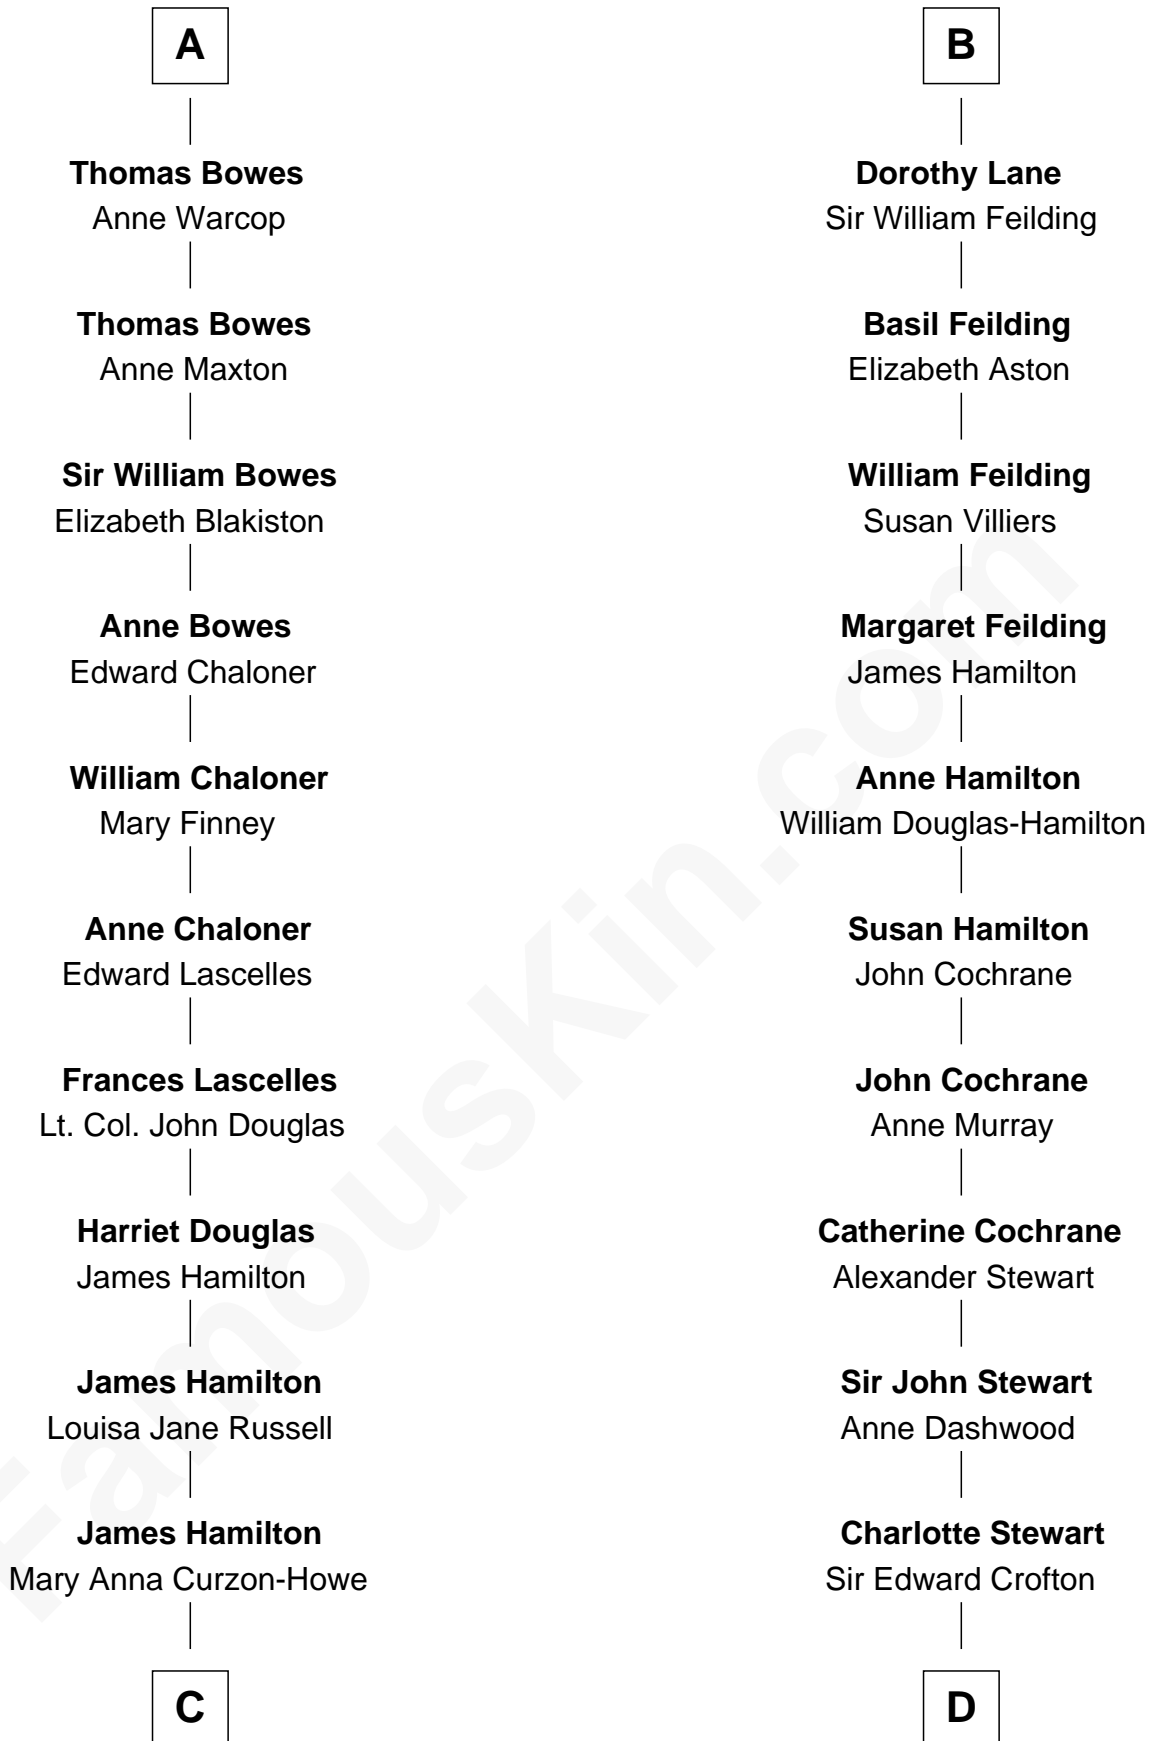

FamousKin.com Relationship Chart of

Princess Diana

Princess of Wales

20th cousin 1 time removed of

Guy Ritchie

British Filmmaker

Roger le Strange

Maud - - - - -

Aline Fitzalan

Lucy le Strange

Sir William Willoughby

Margery Willoughby

Sir William FitzHugh

Sir Henry FitzHugh

Alice de Neville

Elizabeth FitzHugh

Sir William Parr

William Parr

Mary Salisbury

Maud Parr

Sir Ralph Lane

B

C

James Albert Edward Hamilton
Rosalind Cecilia Caroline Bingham

Cynthia Elinor Beatrix Hamilton
Albert Edward John Spencer

Edward John Spencer
Frances Ruth Burke Roche

Princess Diana
Princess of Wales

D

Frederica Crofton
Hubert McLaughlin

Vivian Guy Ouseley McLaughlin
Edith Jane Martineau