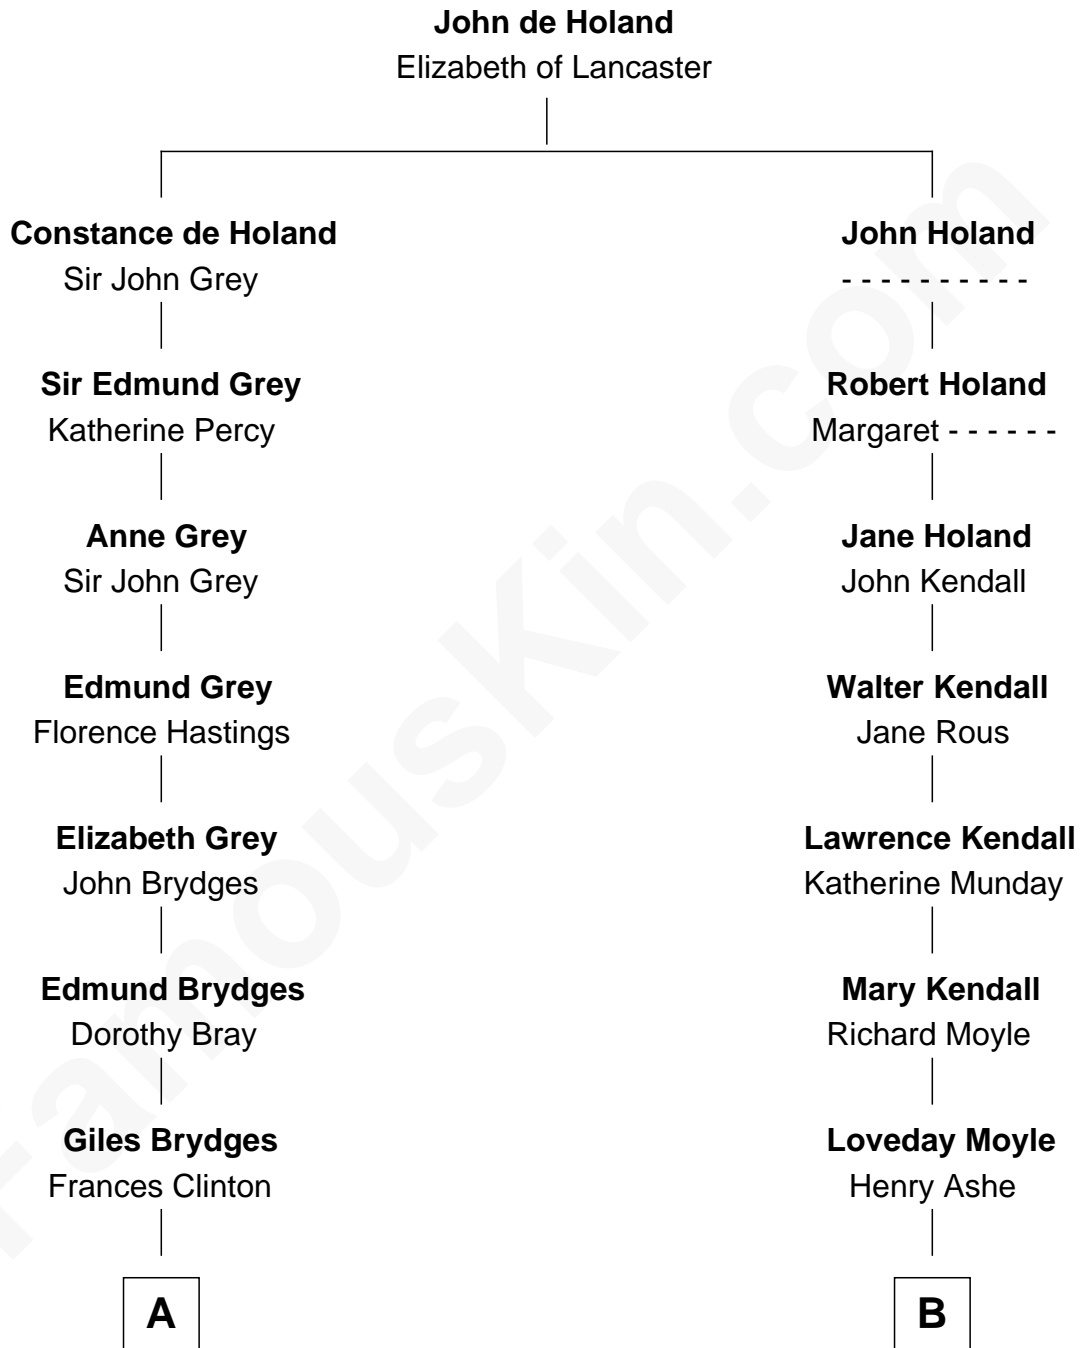

FamousKin.com

Relationship Chart of

Princess Diana

Princess of Wales

16th cousin 2 times removed of

Buckminster Fuller
Author, Architect, and Inventor

A

Catherine Brydges

Francis Russell

Anne Russell

George Digby

Ann Digby

Sir Robert Spencer

Sir Charles Spencer

Anne Churchill

John Spencer

Georgiana Carolina Carteret

John Spencer

Margaret Georgiana Poyntz

George John Spencer

Lavina Bingham

Frederick Spencer

Adelaide Horatia Elizabeth Seymour

Charles Robert Spencer