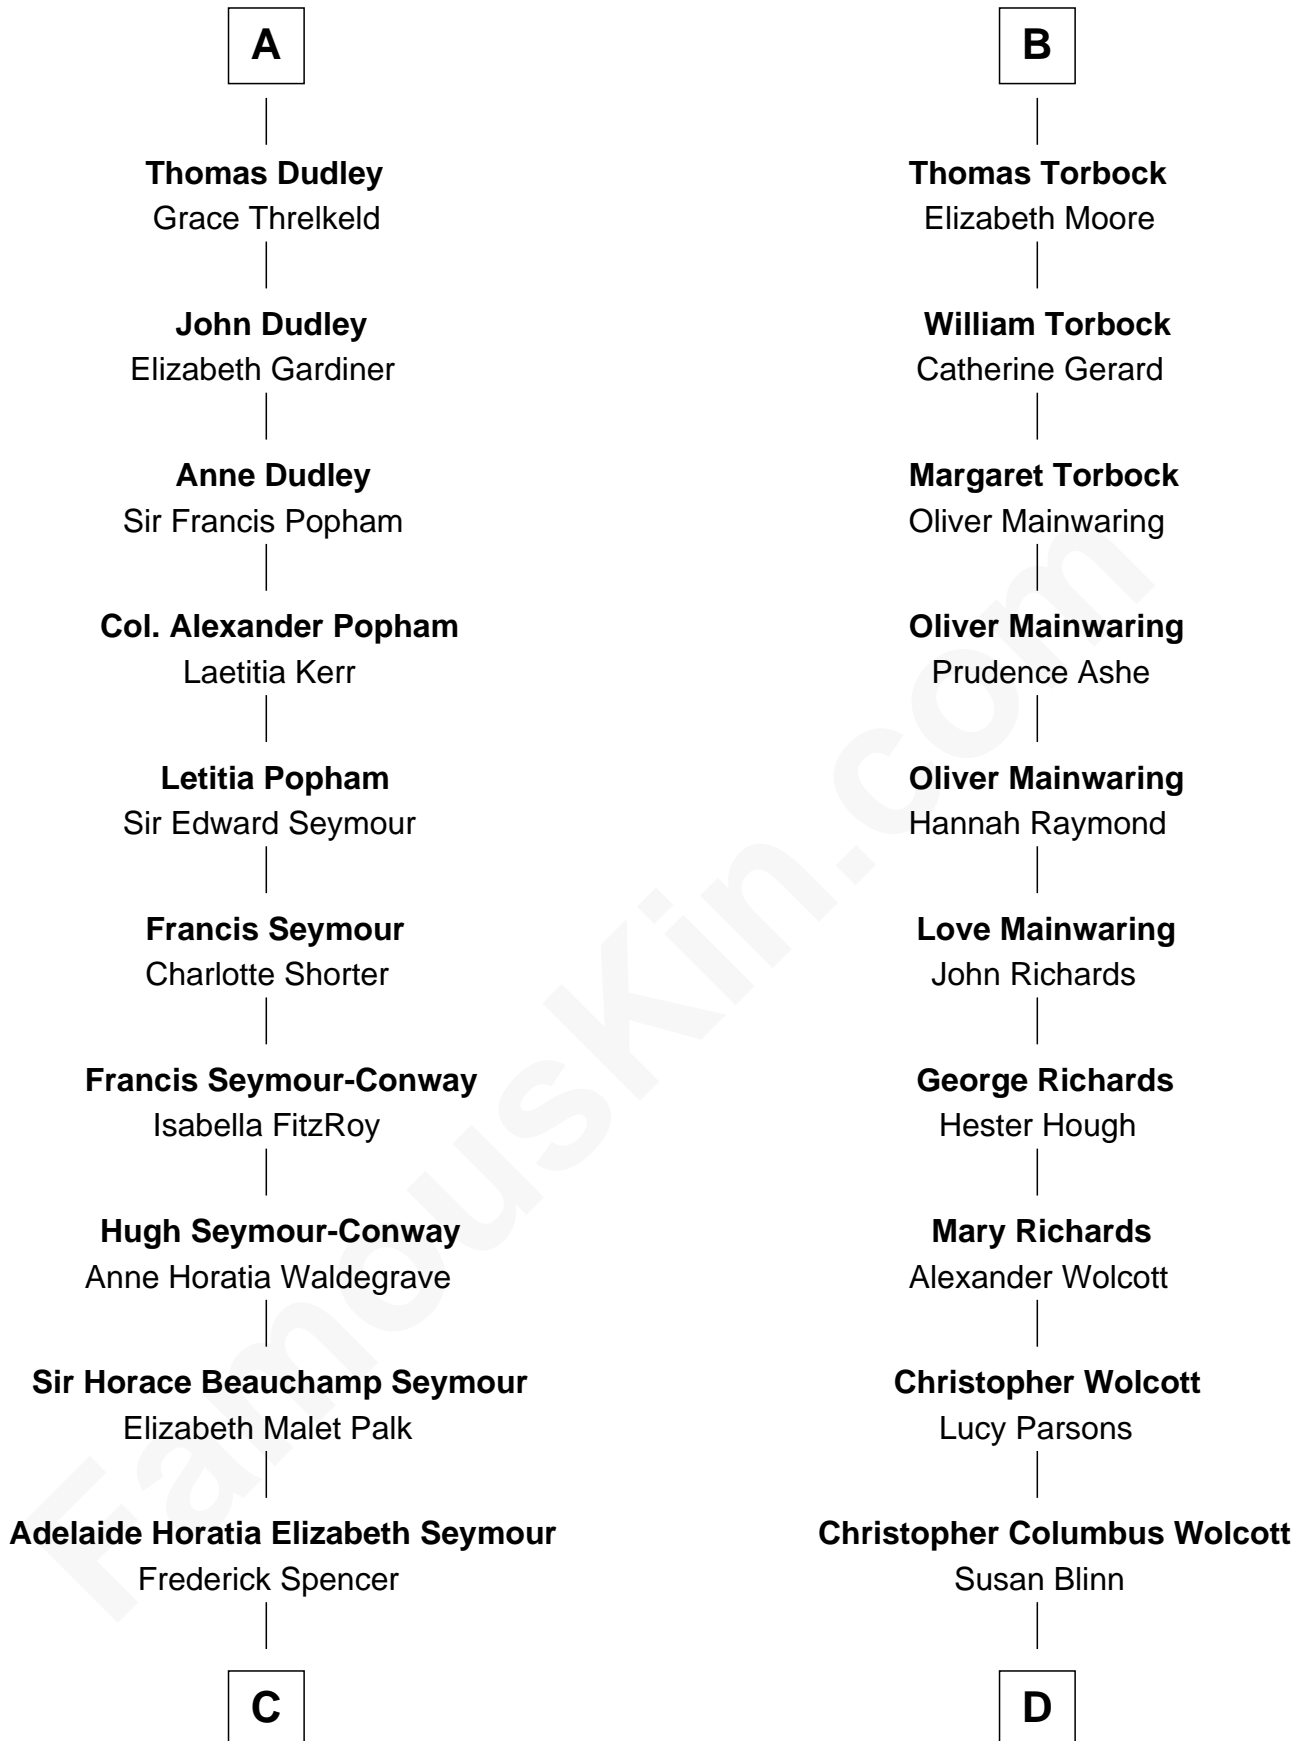

## Relationship Chart of

### Princess Diana

*Princess of Wales*

19th cousin 1 time removed of

**Buckminster Fuller**  
*Author, Architect, and Inventor*

**Edmund Plantagenet**  
Blanche of Artois

FamousKin.com