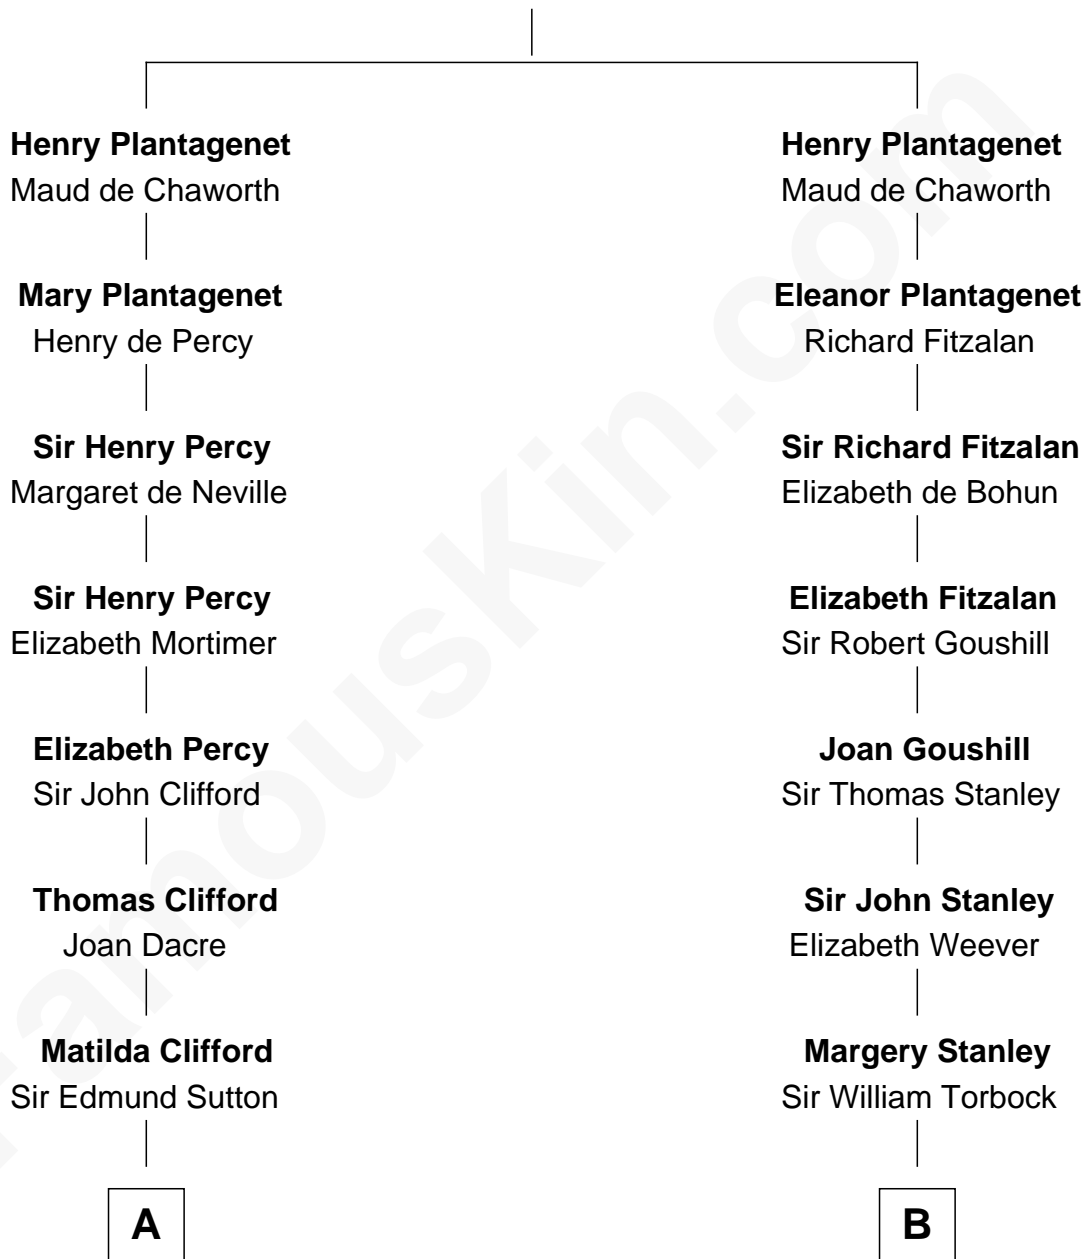

## Relationship Chart of

### Princess Diana

*Princess of Wales*

19th cousin 1 time removed of

**Buckminster Fuller**  
*Author, Architect, and Inventor*

**Edmund Plantagenet**  
Blanche of Artois

FamousKin.com