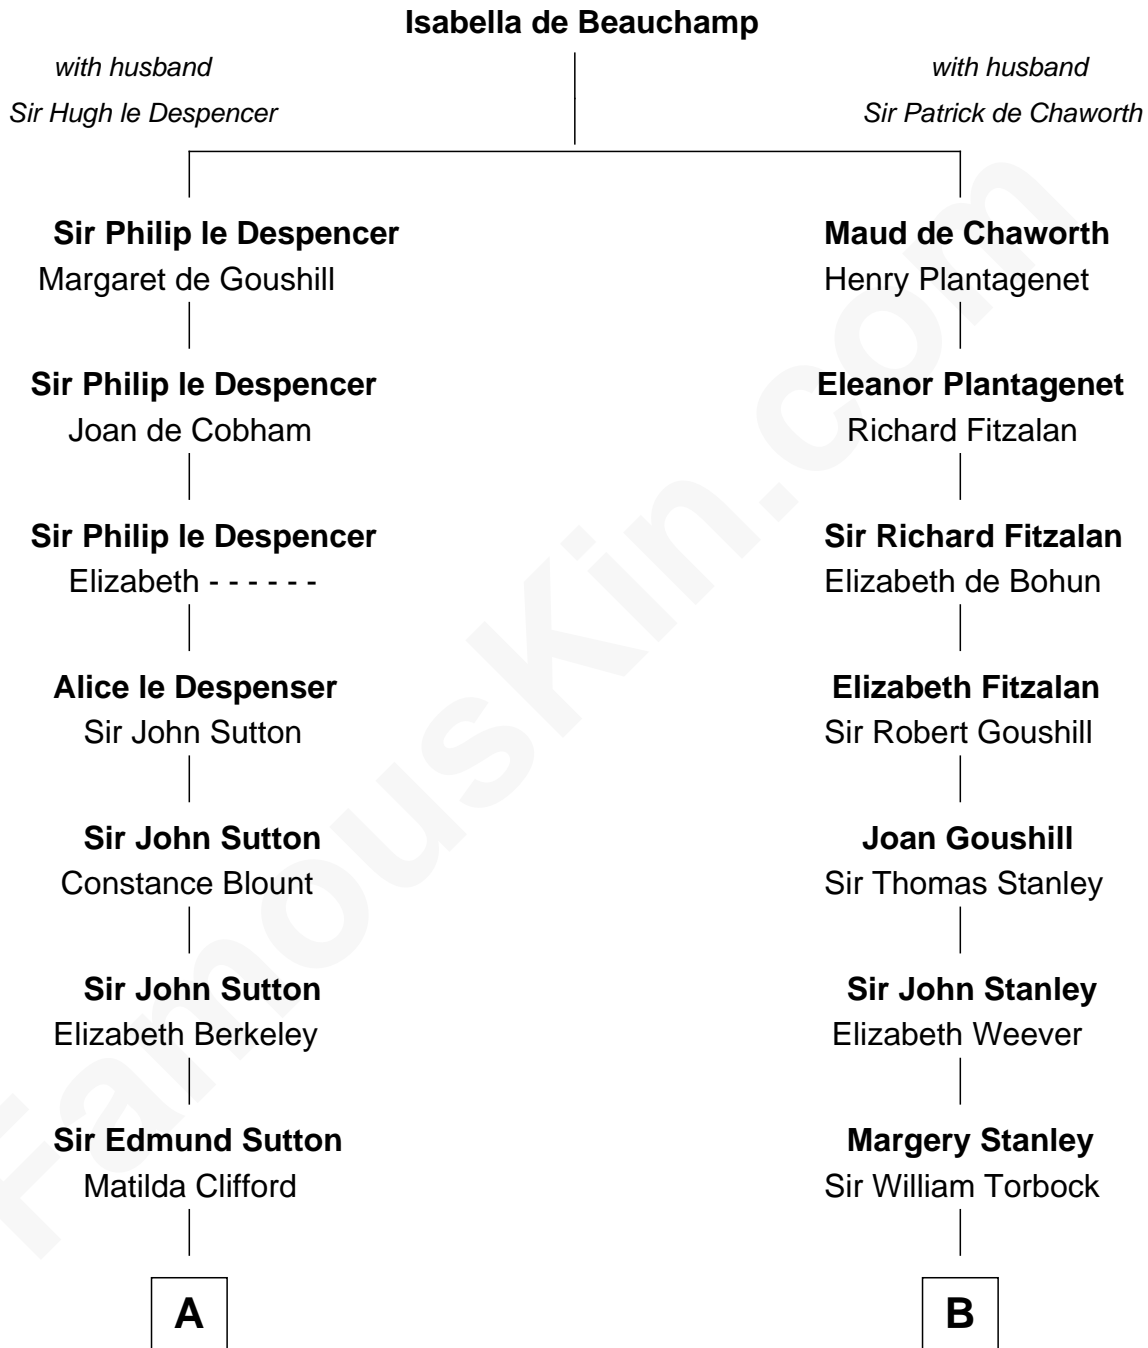

FamousKin.com

Relationship Chart of

Princess Diana

Princess of Wales

19th cousin 1 time removed of

Buckminster Fuller
 Author, Architect, and Inventor

FamousKin.com