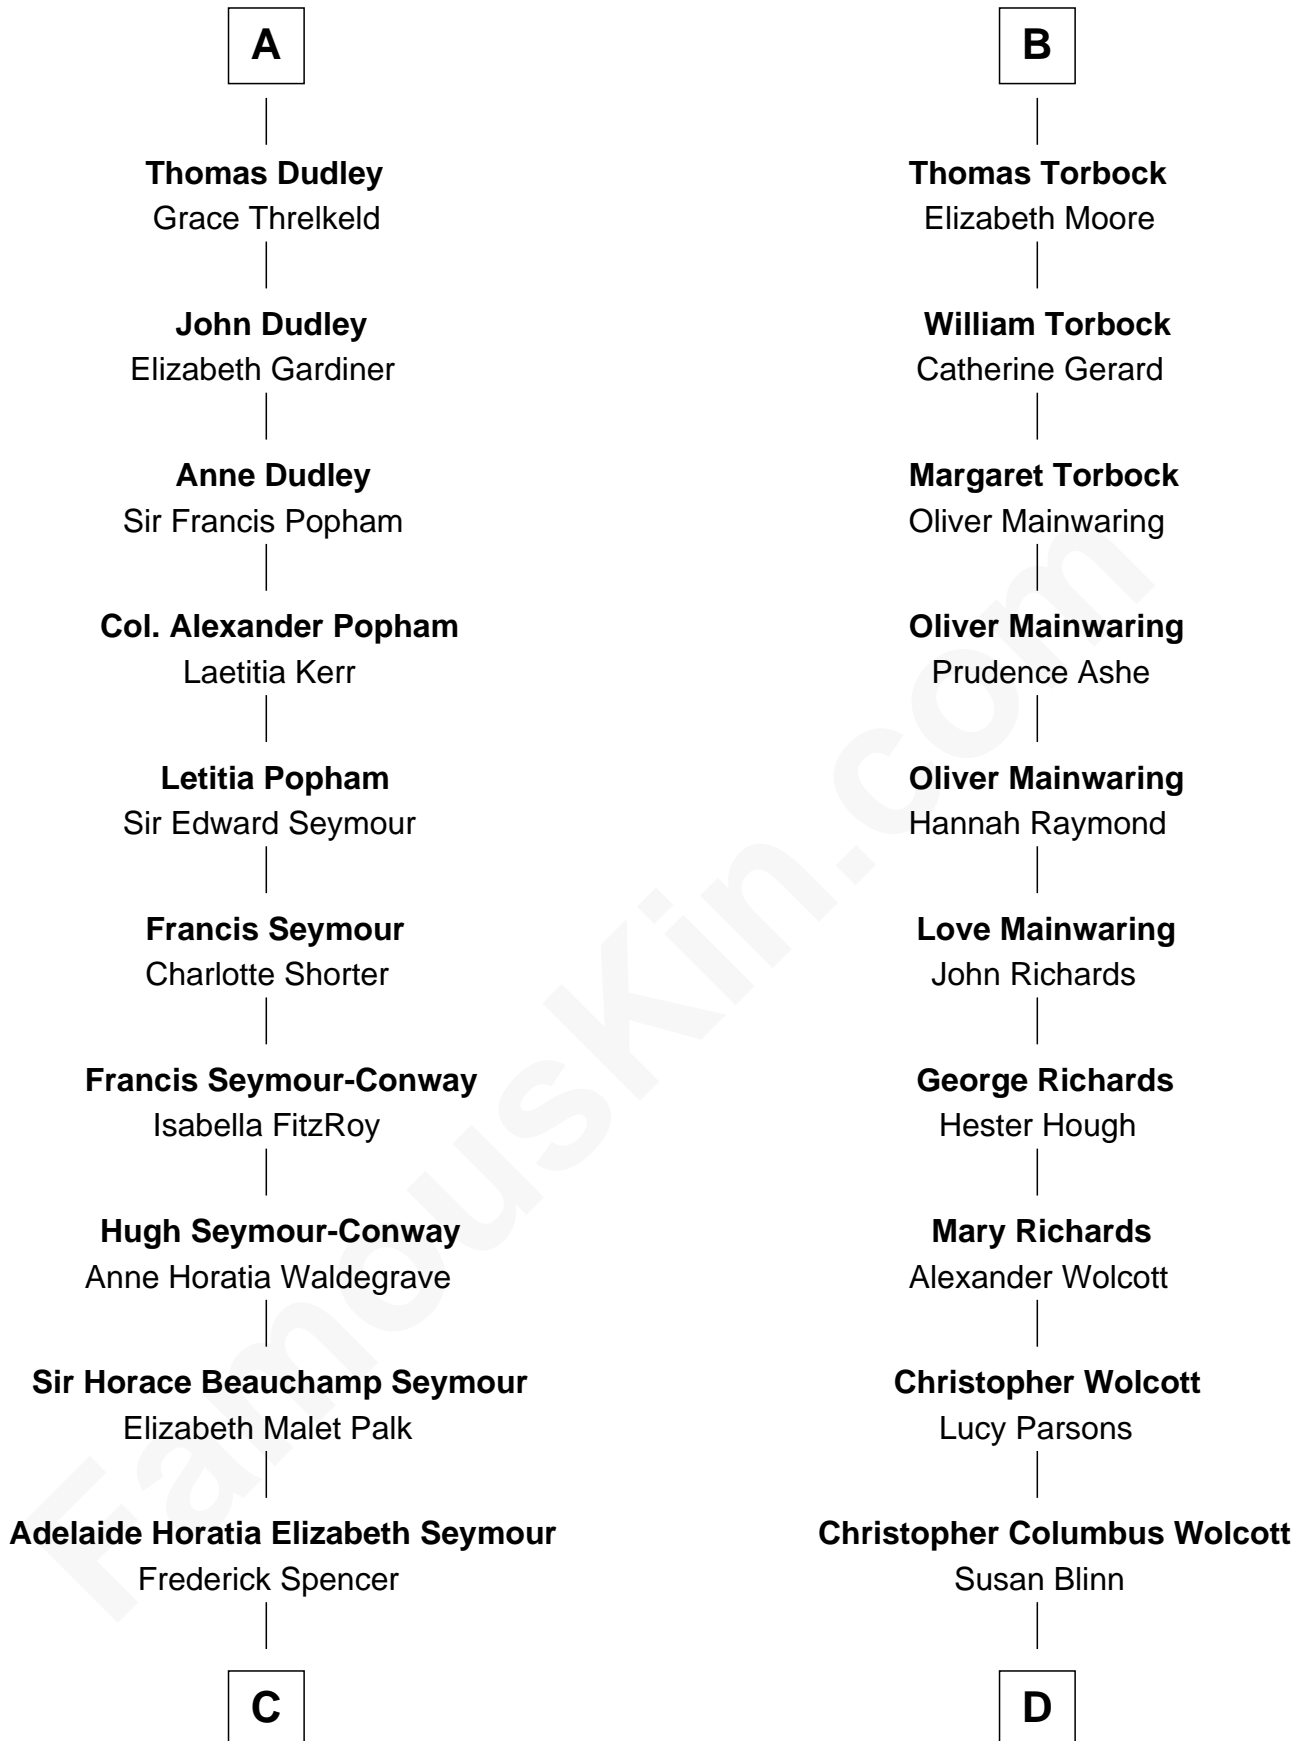

FamousKin.com

Relationship Chart of

Princess Diana

Princess of Wales

19th cousin 1 time removed of

Buckminster Fuller
 Author, Architect, and Inventor

FamousKin.com