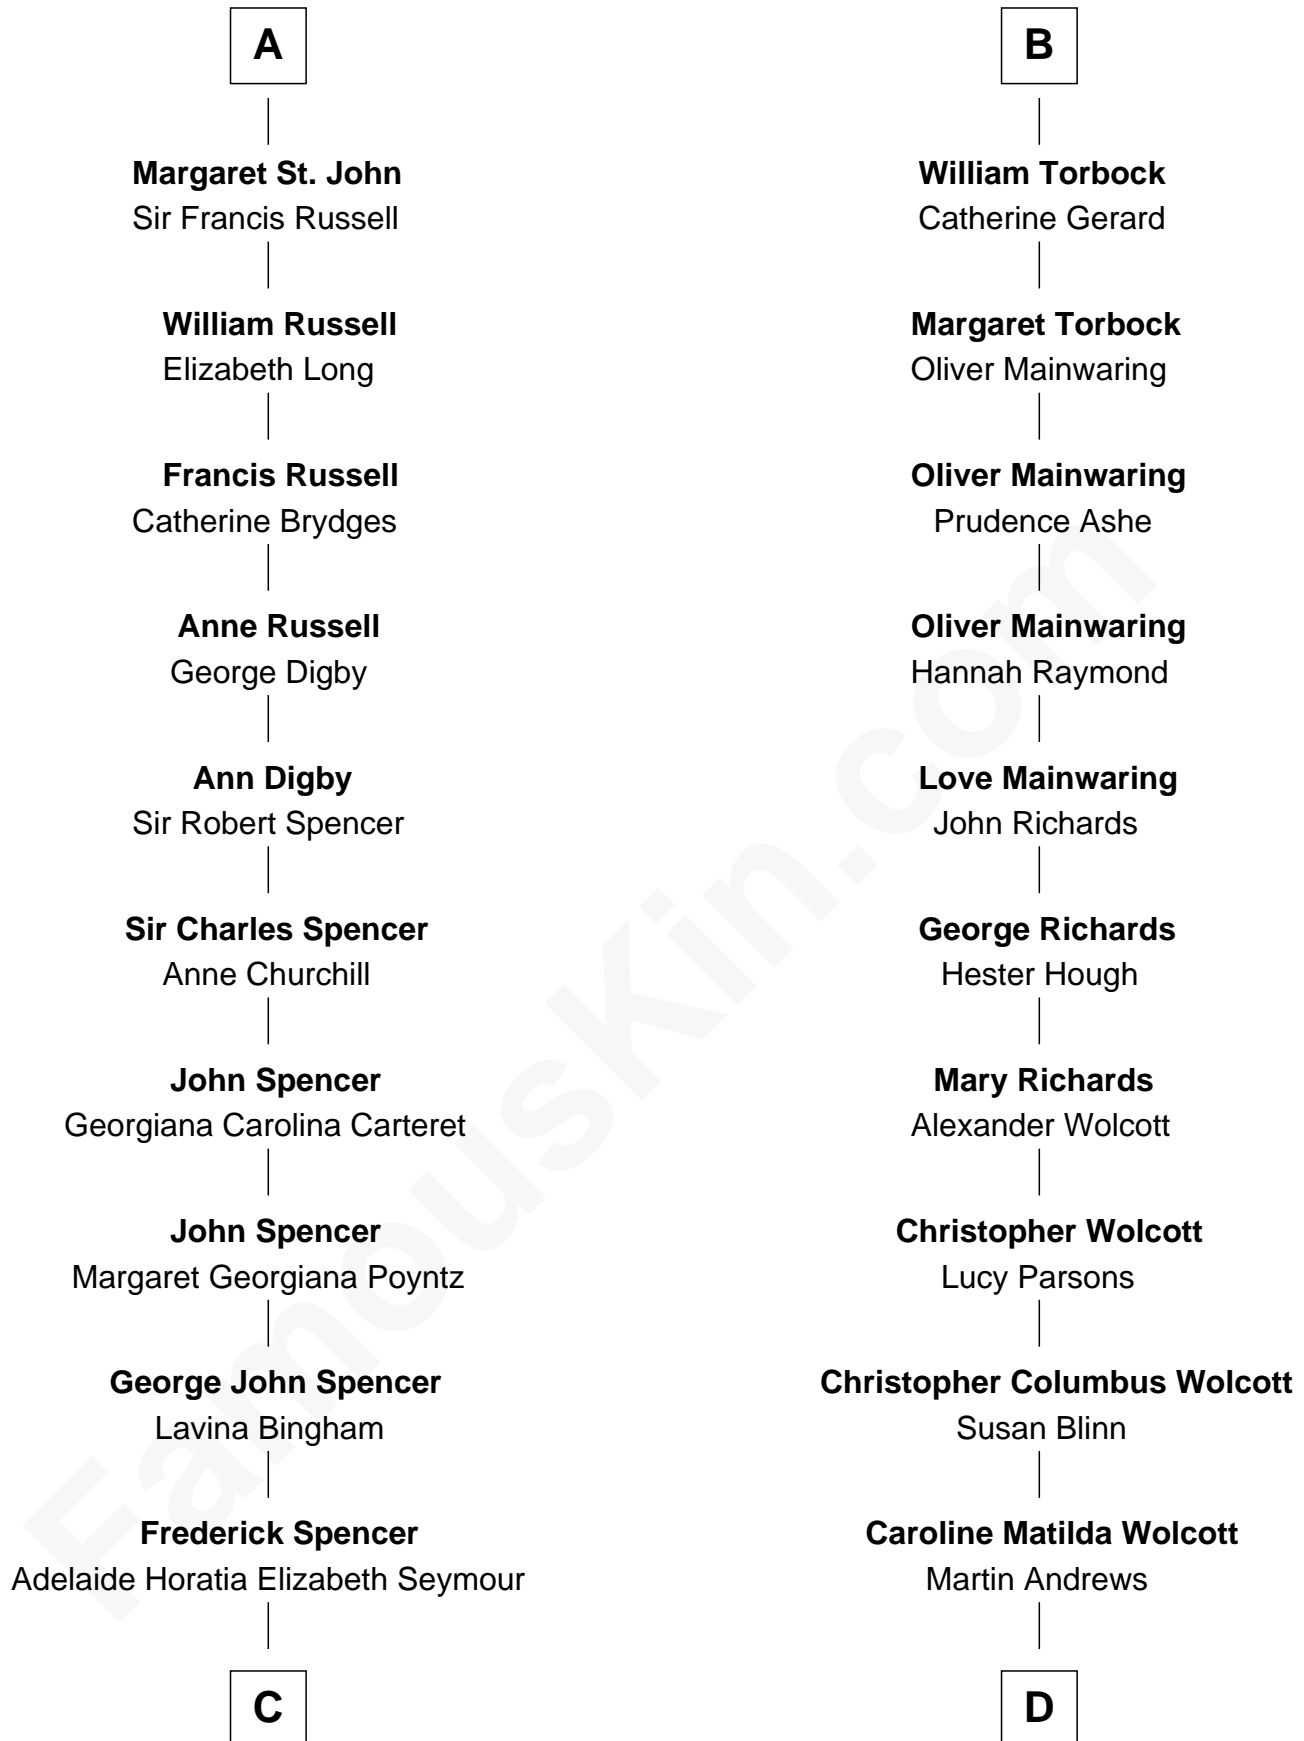

FamousKin.com

Relationship Chart of

Princess Diana

Princess of Wales

18th cousin 2 times removed of

Buckminster Fuller
Author, Architect, and Inventor

Bartholomew de Badlesmere
Margaret de Clare

Margaret de Badlesmere

Sir John de Tibetot

Sir Robert de Tibetot

Margaret Deincourt

Elizabeth de Tibetot

Sir Philip le Despencer

Margery Despencer

Sir Roger Wentworth

Henry Wentworth

Elizabeth de Bohun

Sir Richard Fitzalan

Elizabeth Fitzalan

Sir Robert Goushill

Joan Goushill

Sir Thomas Stanley

Sir John Stanley

Elizabeth Weever

Margery Stanley

Sir William Torbock

Thomas Torbock

Elizabeth Moore

B

FamousKin.com