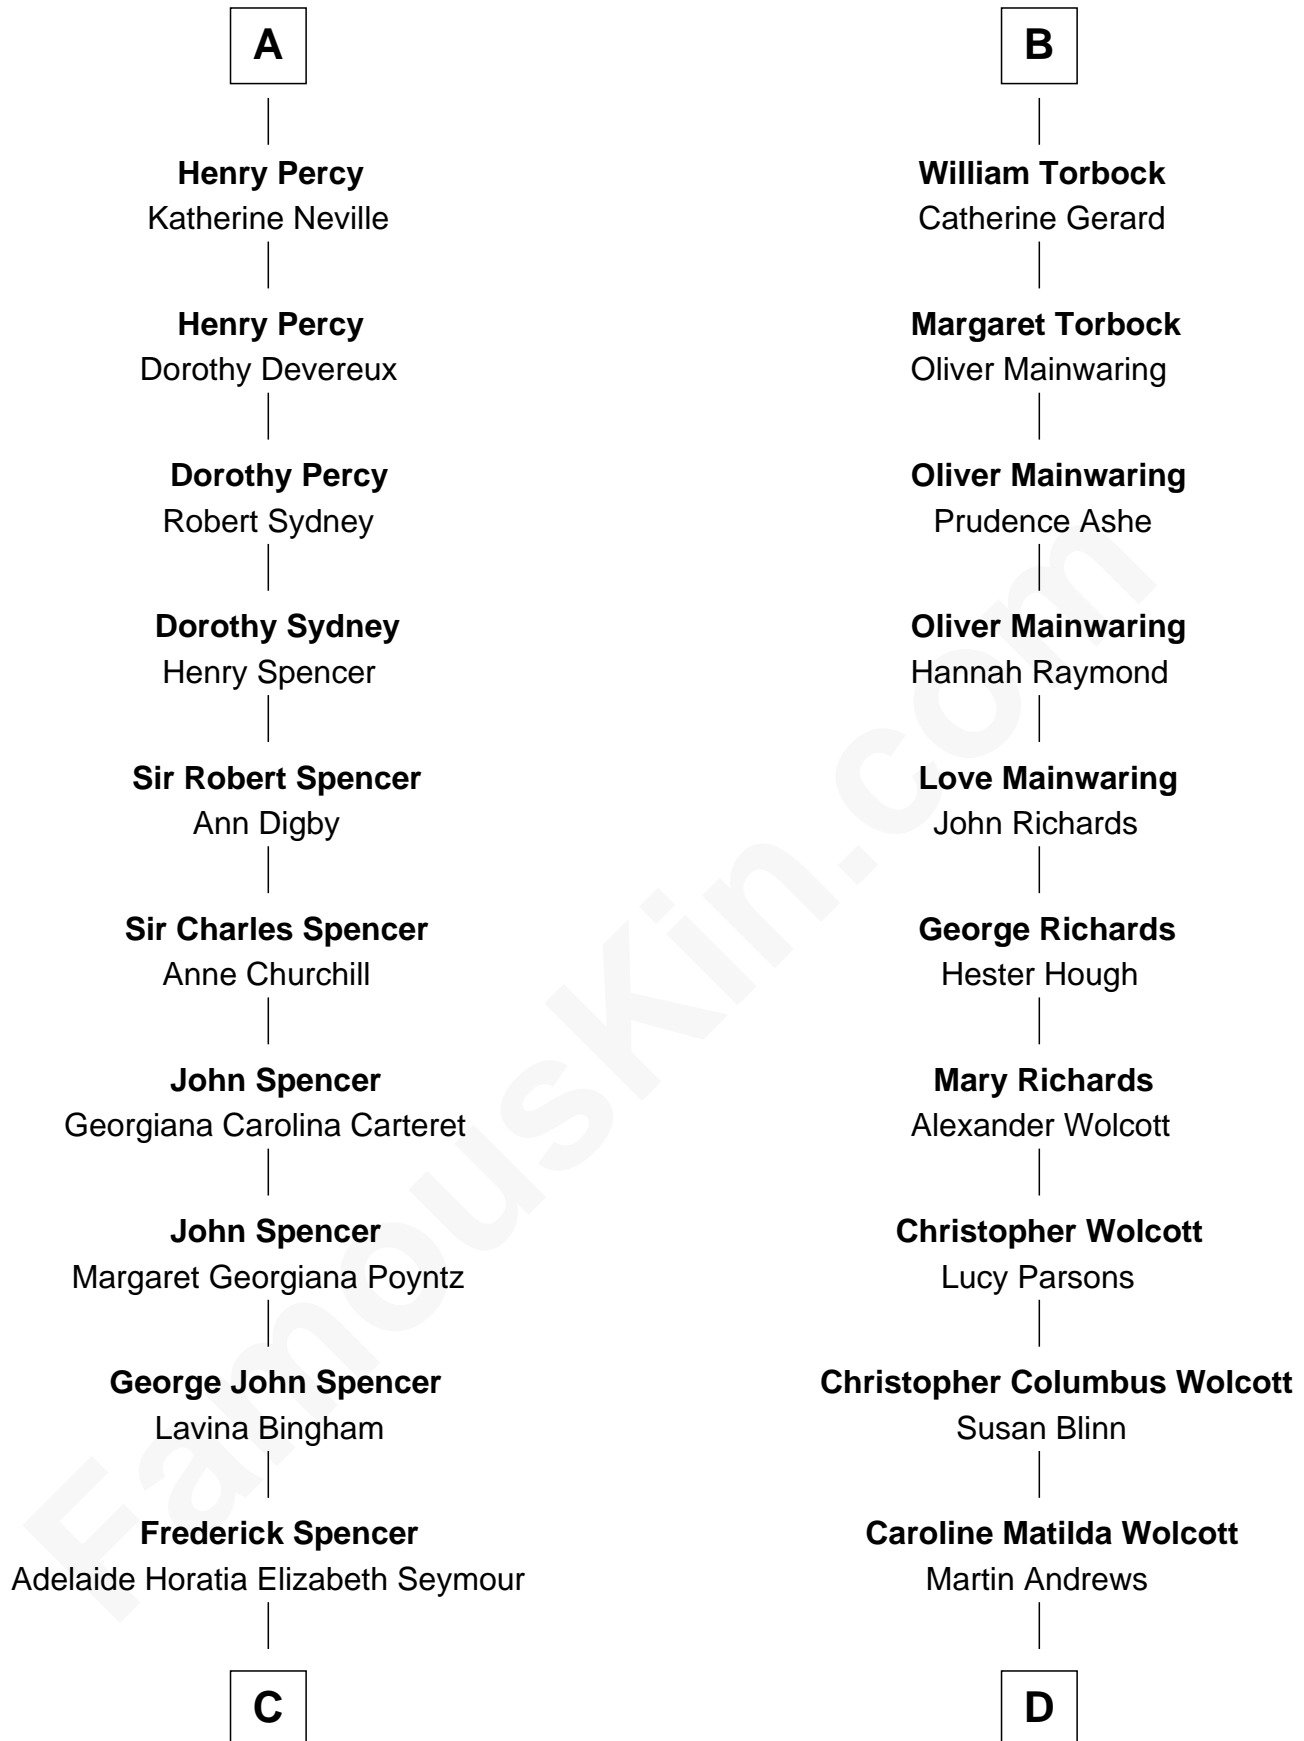

FamousKin.com

Relationship Chart of

Princess Diana

Princess of Wales

18th cousin 2 times removed of

Buckminster Fuller
Author, Architect, and Inventor

Edmund Fitzalan
Alice de Warenne

Richard Fitzalan
Eleanor Plantagenet

Alice Fitzalan
Sir Thomas de Holand

Margaret de Holand
Sir John Beaufort

Edmund Beaufort
Eleanor Beauchamp

Eleanor Beaufort
Sir Robert Spencer

Catherine Spencer
Henry Algernon Percy

Sir Thomas Percy
Eleanor Harbottle

A

Richard Fitzalan
Eleanor Plantagenet

Sir Richard Fitzalan
Elizabeth de Bohun

Elizabeth Fitzalan
Sir Robert Goushill

Joan Goushill
Sir Thomas Stanley

Sir John Stanley
Elizabeth Weever

Margery Stanley
Sir William Torbock

Thomas Torbock
Elizabeth Moore

B

FamousKin.com