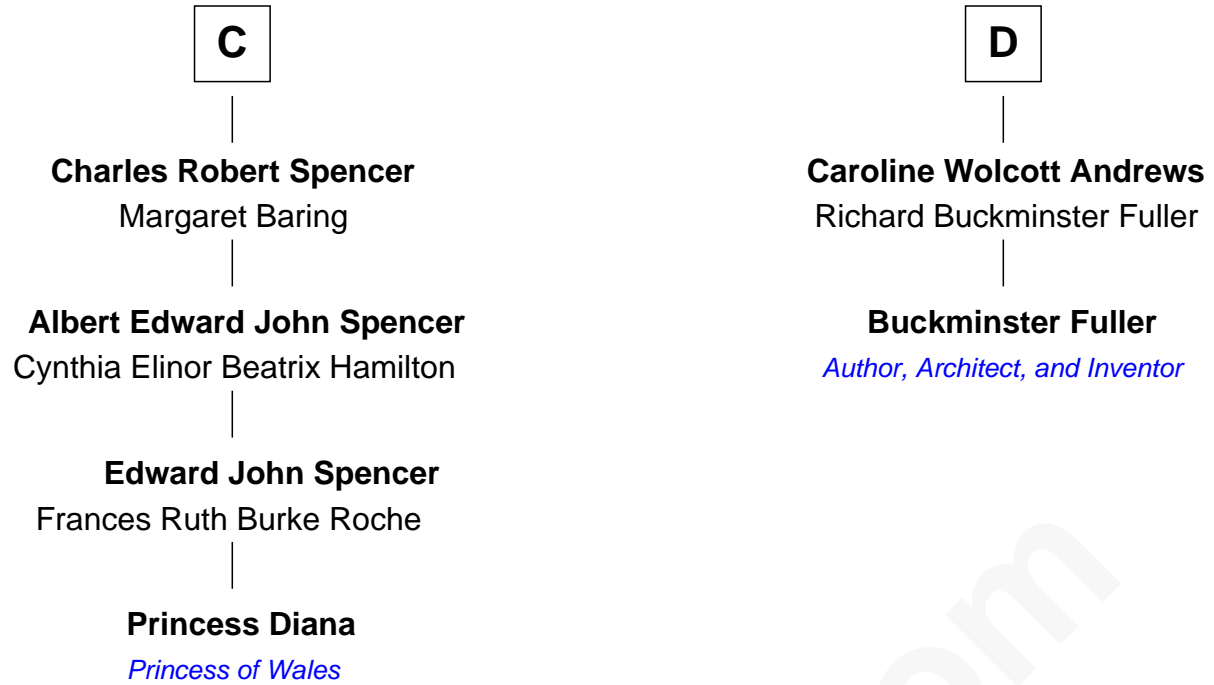

FamousKin.com

Relationship Chart of

Princess Diana

Princess of Wales

18th cousin 2 times removed of

Buckminster Fuller
Author, Architect, and Inventor

Edmund Fitzalan
Alice de Warenne

Richard Fitzalan
Eleanor Plantagenet

Alice Fitzalan
Sir Thomas de Holand

Margaret de Holand
Sir John Beaufort

Edmund Beaufort
Eleanor Beauchamp

Eleanor Beaufort
Sir Robert Spencer

Catherine Spencer
Henry Algernon Percy

Sir Thomas Percy
Eleanor Harbottle

A

Richard Fitzalan
Eleanor Plantagenet

Sir Richard Fitzalan
Elizabeth de Bohun

Elizabeth Fitzalan
Sir Robert Goushill

Joan Goushill
Sir Thomas Stanley

Sir John Stanley
Elizabeth Weever

Margery Stanley
Sir William Torbock

Thomas Torbock
Elizabeth Moore

B

FamousKin.com