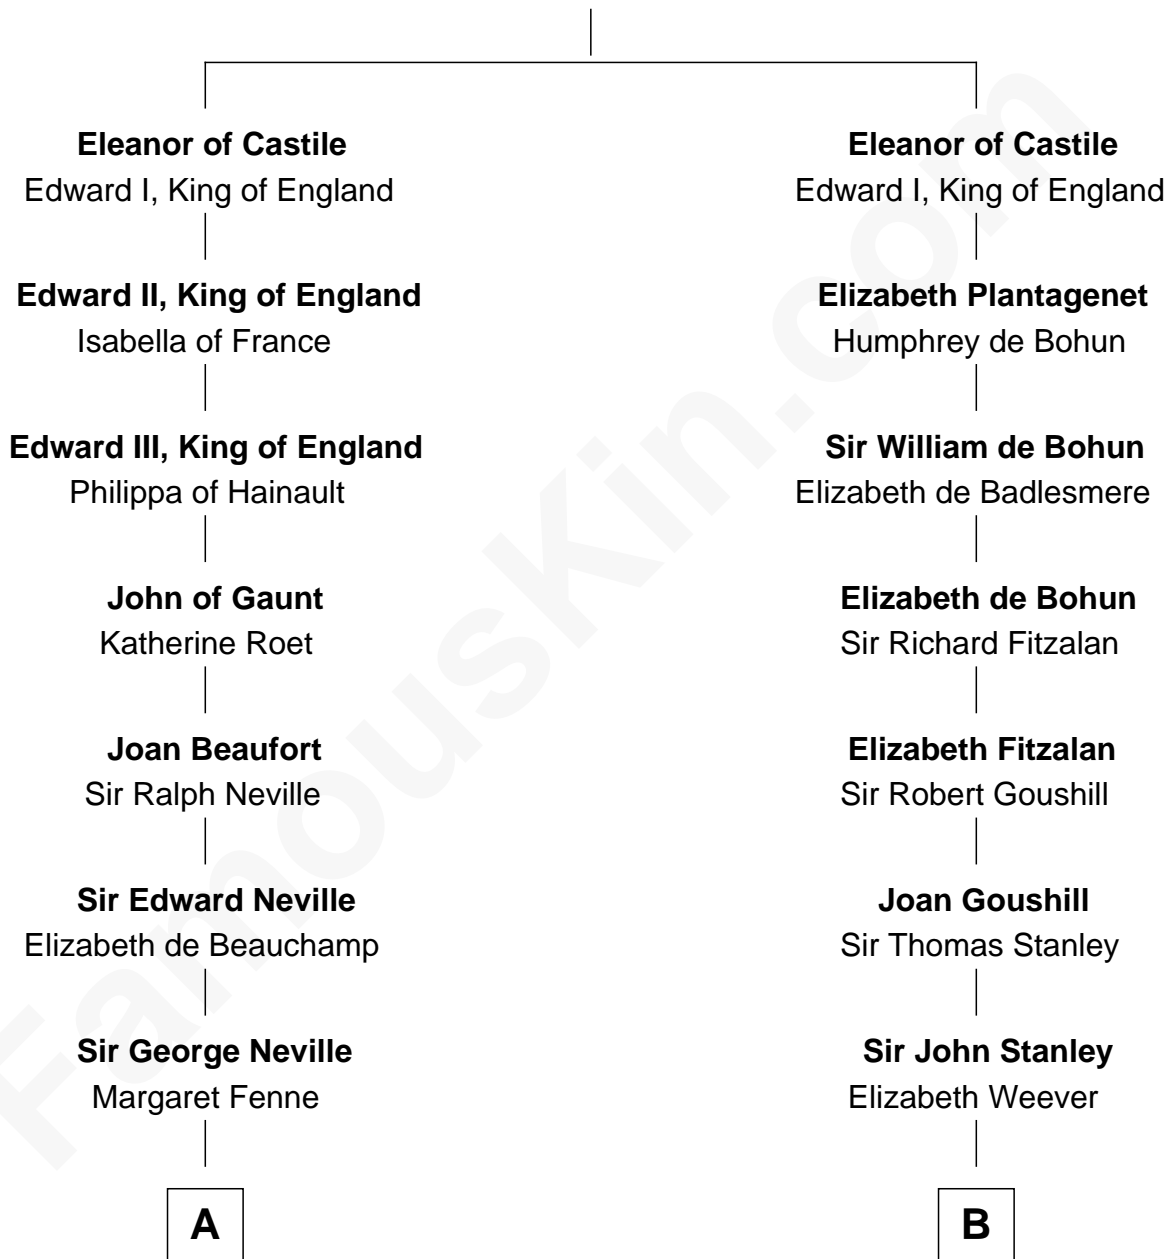

FamousKin.com Relationship Chart of

Princess Diana

Princess of Wales

20th cousin 1 time removed of

Buckminster Fuller

Author, Architect, and Inventor

Ferdinand III, King of Castile

Joanna of Ponthieu

C

Frederick Spencer

Adelaide Horatia Elizabeth Seymour

Charles Robert Spencer

Margaret Baring

Albert Edward John Spencer

Cynthia Elinor Beatrix Hamilton

Edward John Spencer

Frances Ruth Burke Roche

Princess Diana

Princess of Wales

D

Christopher Columbus Wolcott

Susan Blinn

Caroline Matilda Wolcott

Martin Andrews