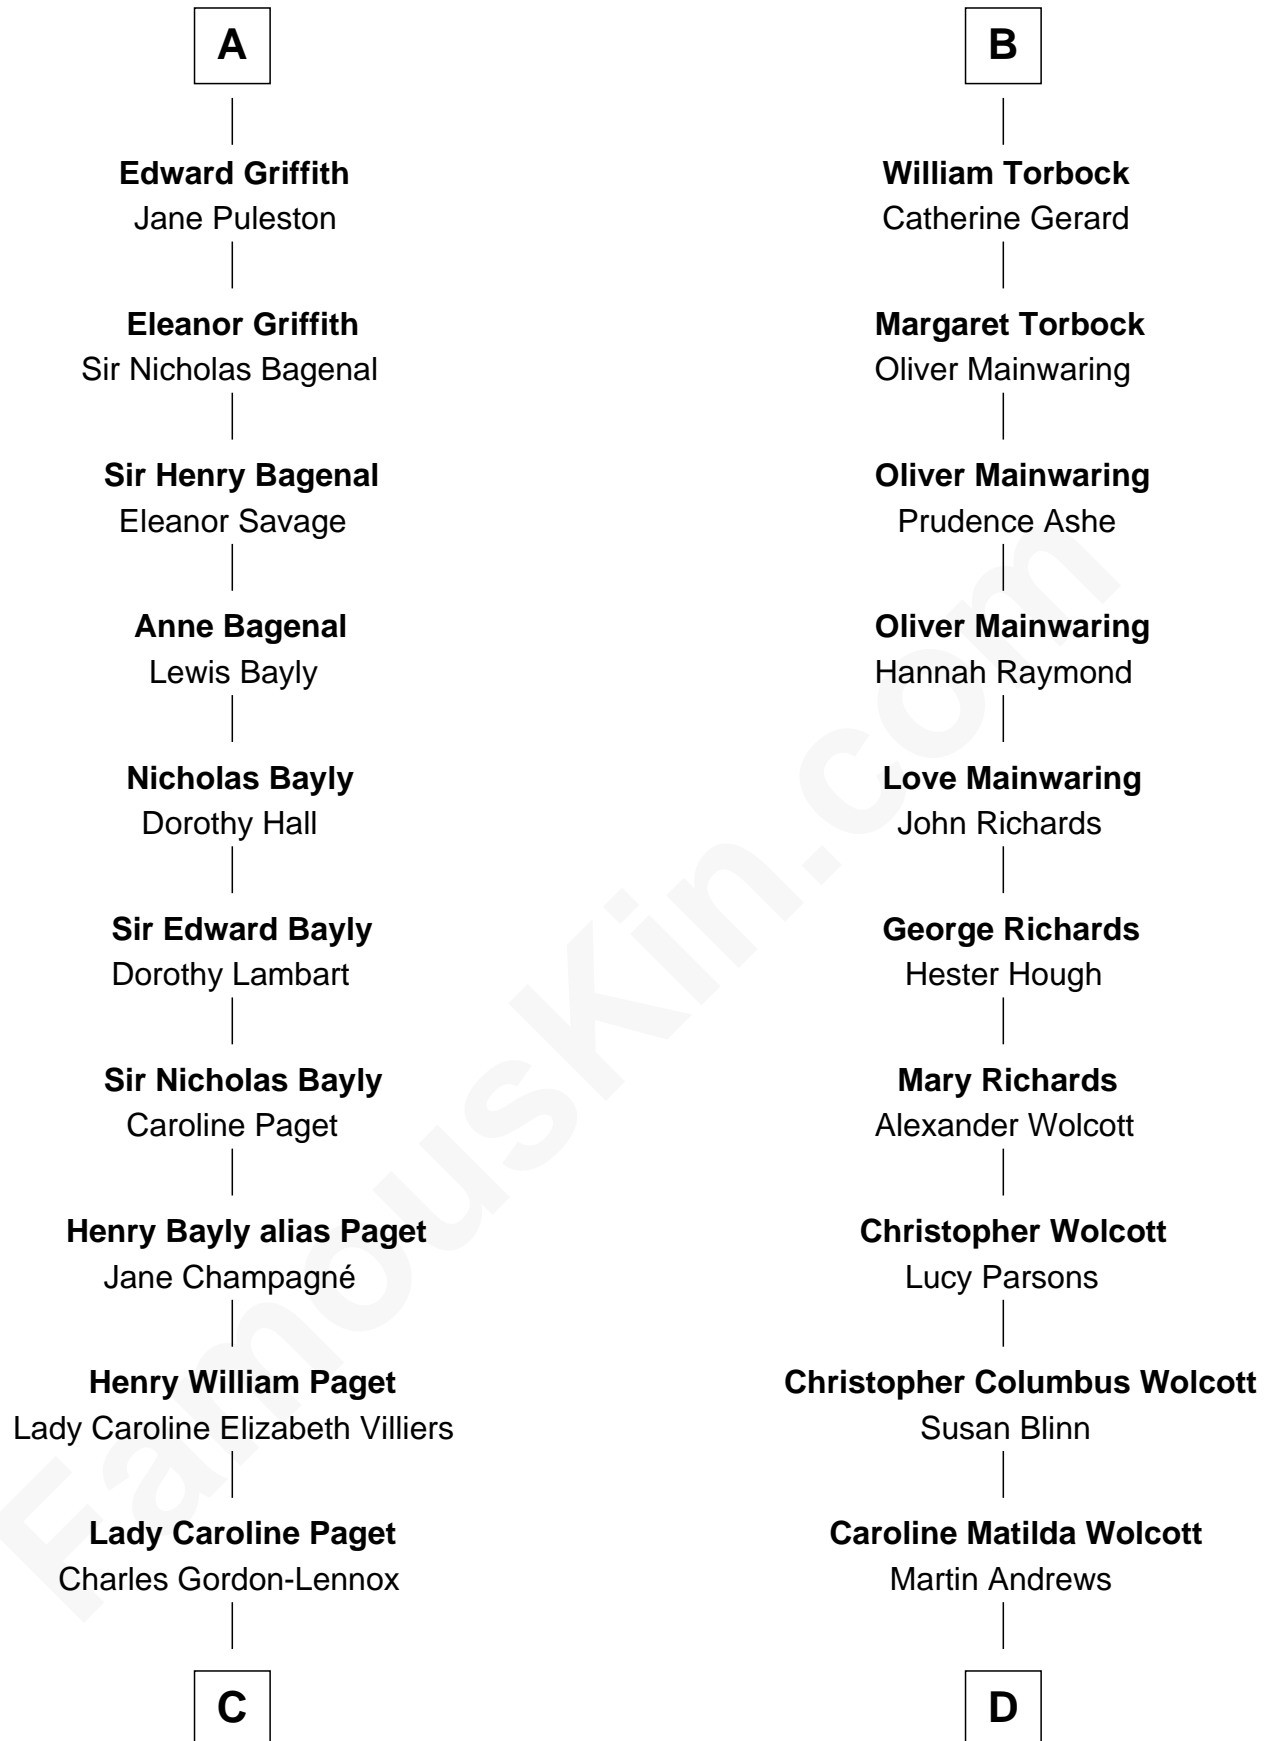

FamousKin.com

Relationship Chart of

Princess Diana

Princess of Wales

18th cousin 3 times removed of

Buckminster Fuller
Author, Architect, and Inventor

Hugh de Mascy

C

Cecilia Catherine Gordon-Lennox

Charles George Bingham

Rosalind Cecilia Caroline Bingham

James Albert Edward Hamilton

Cynthia Elinor Beatrix Hamilton

Albert Edward John Spencer

Edward John Spencer

Frances Ruth Burke Roche