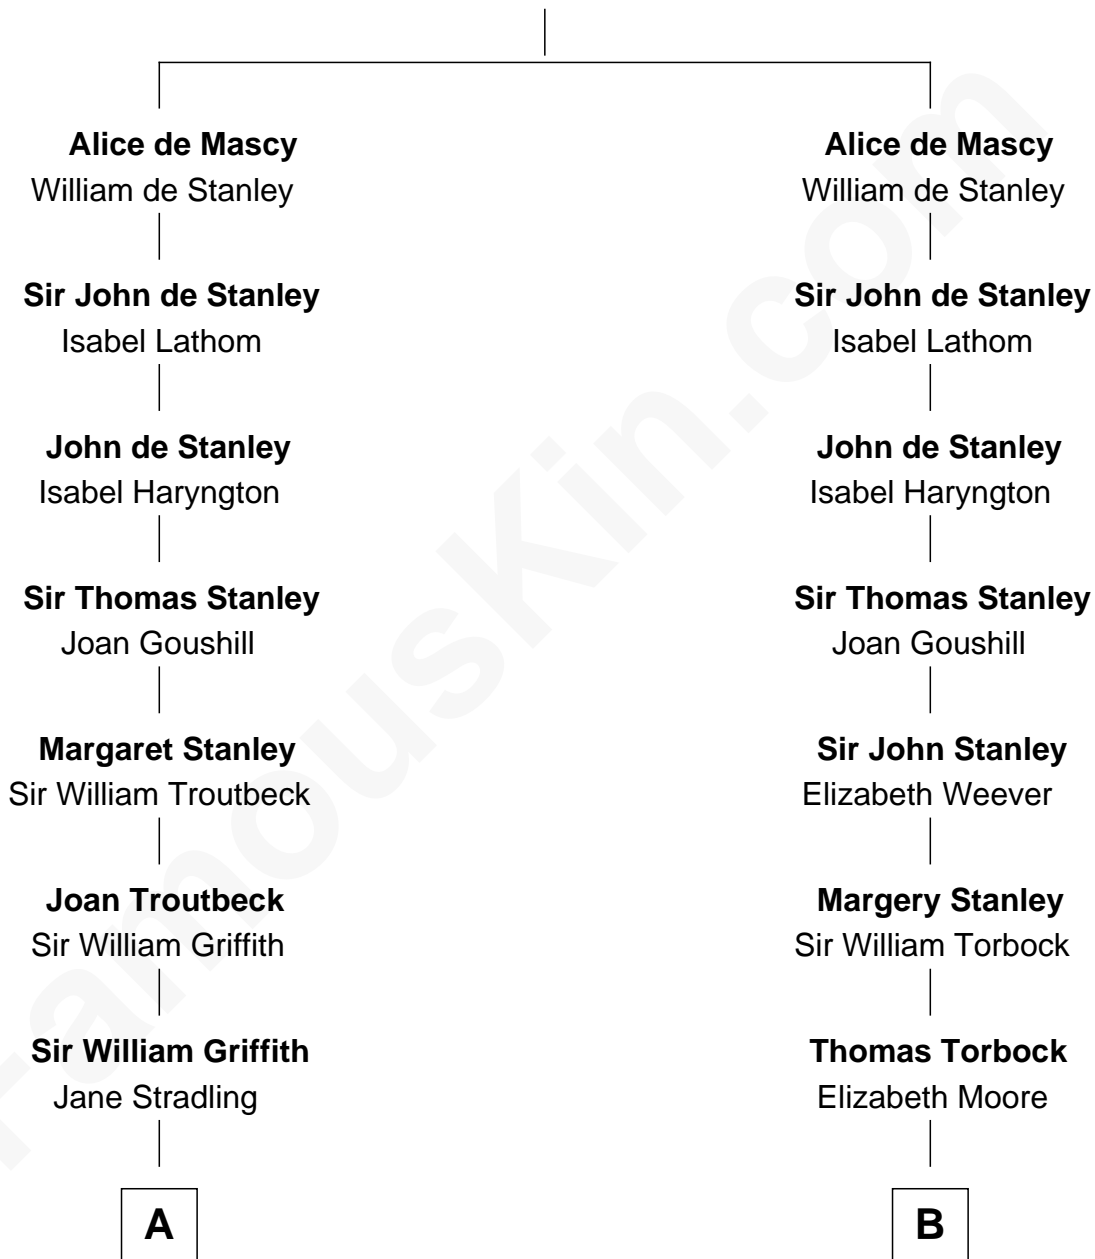

FamousKin.com

Relationship Chart of

Princess Diana

Princess of Wales

18th cousin 3 times removed of

Buckminster Fuller
Author, Architect, and Inventor

Hugh de Mascy

C

Cecilia Catherine Gordon-Lennox

Charles George Bingham

Rosalind Cecilia Caroline Bingham

James Albert Edward Hamilton

Cynthia Elinor Beatrix Hamilton

Albert Edward John Spencer

Edward John Spencer

Frances Ruth Burke Roche