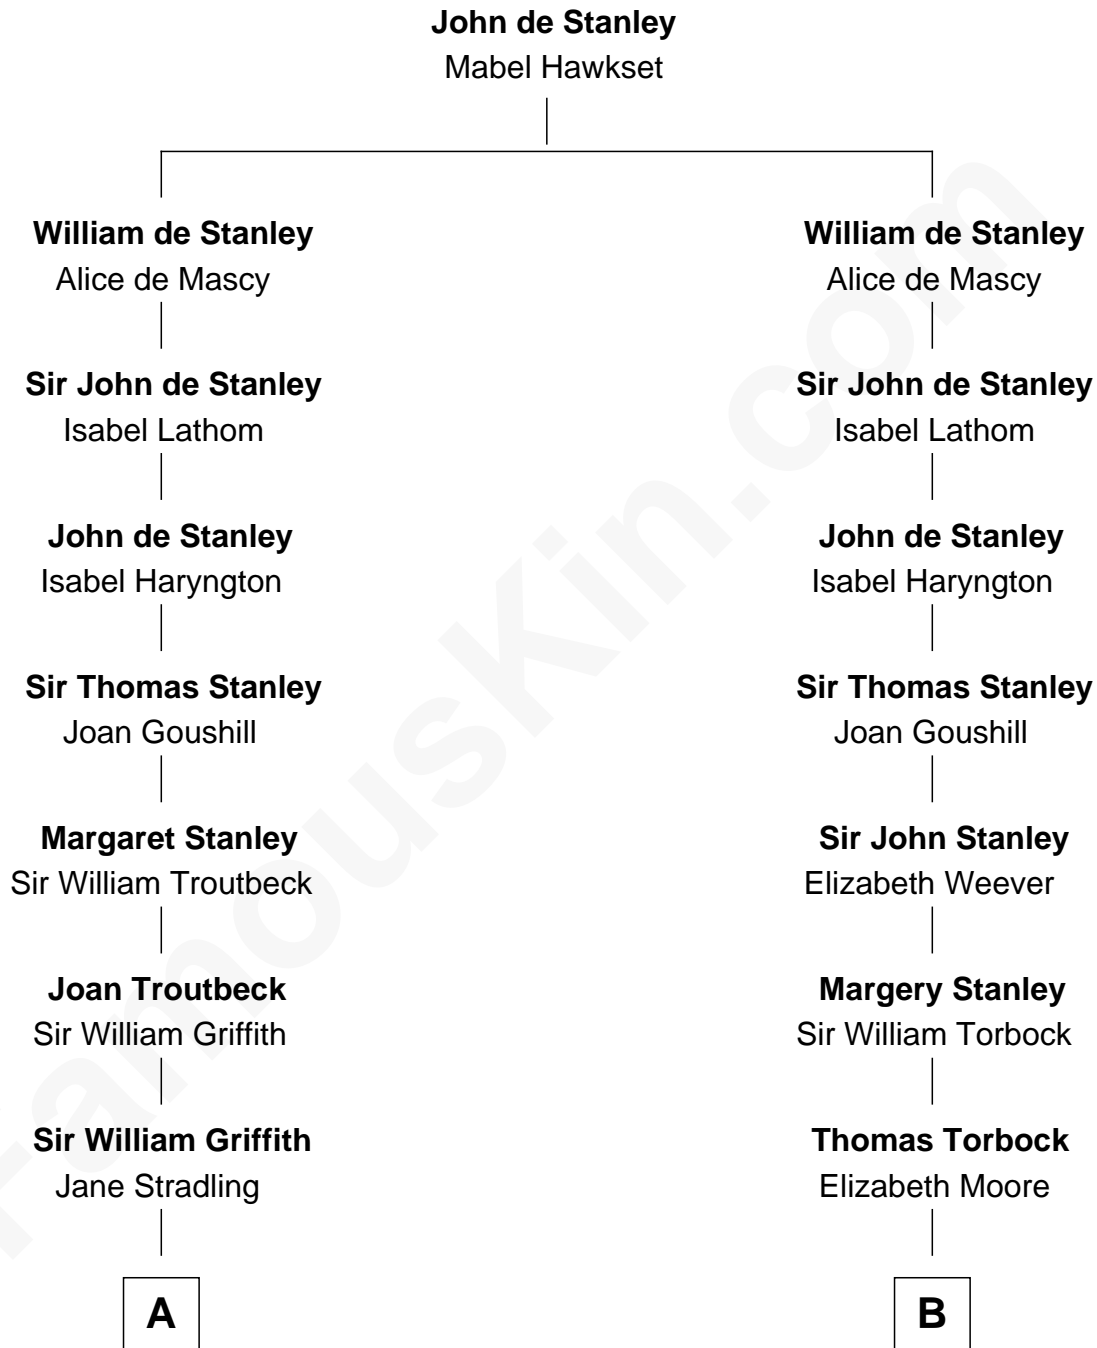

FamousKin.com

Relationship Chart of

Princess Diana

Princess of Wales

18th cousin 3 times removed of

Buckminster Fuller
Author, Architect, and Inventor

C

Cecilia Catherine Gordon-Lennox

Charles George Bingham

Rosalind Cecilia Caroline Bingham

James Albert Edward Hamilton

Cynthia Elinor Beatrix Hamilton

Albert Edward John Spencer

Edward John Spencer

Frances Ruth Burke Roche

Princess Diana