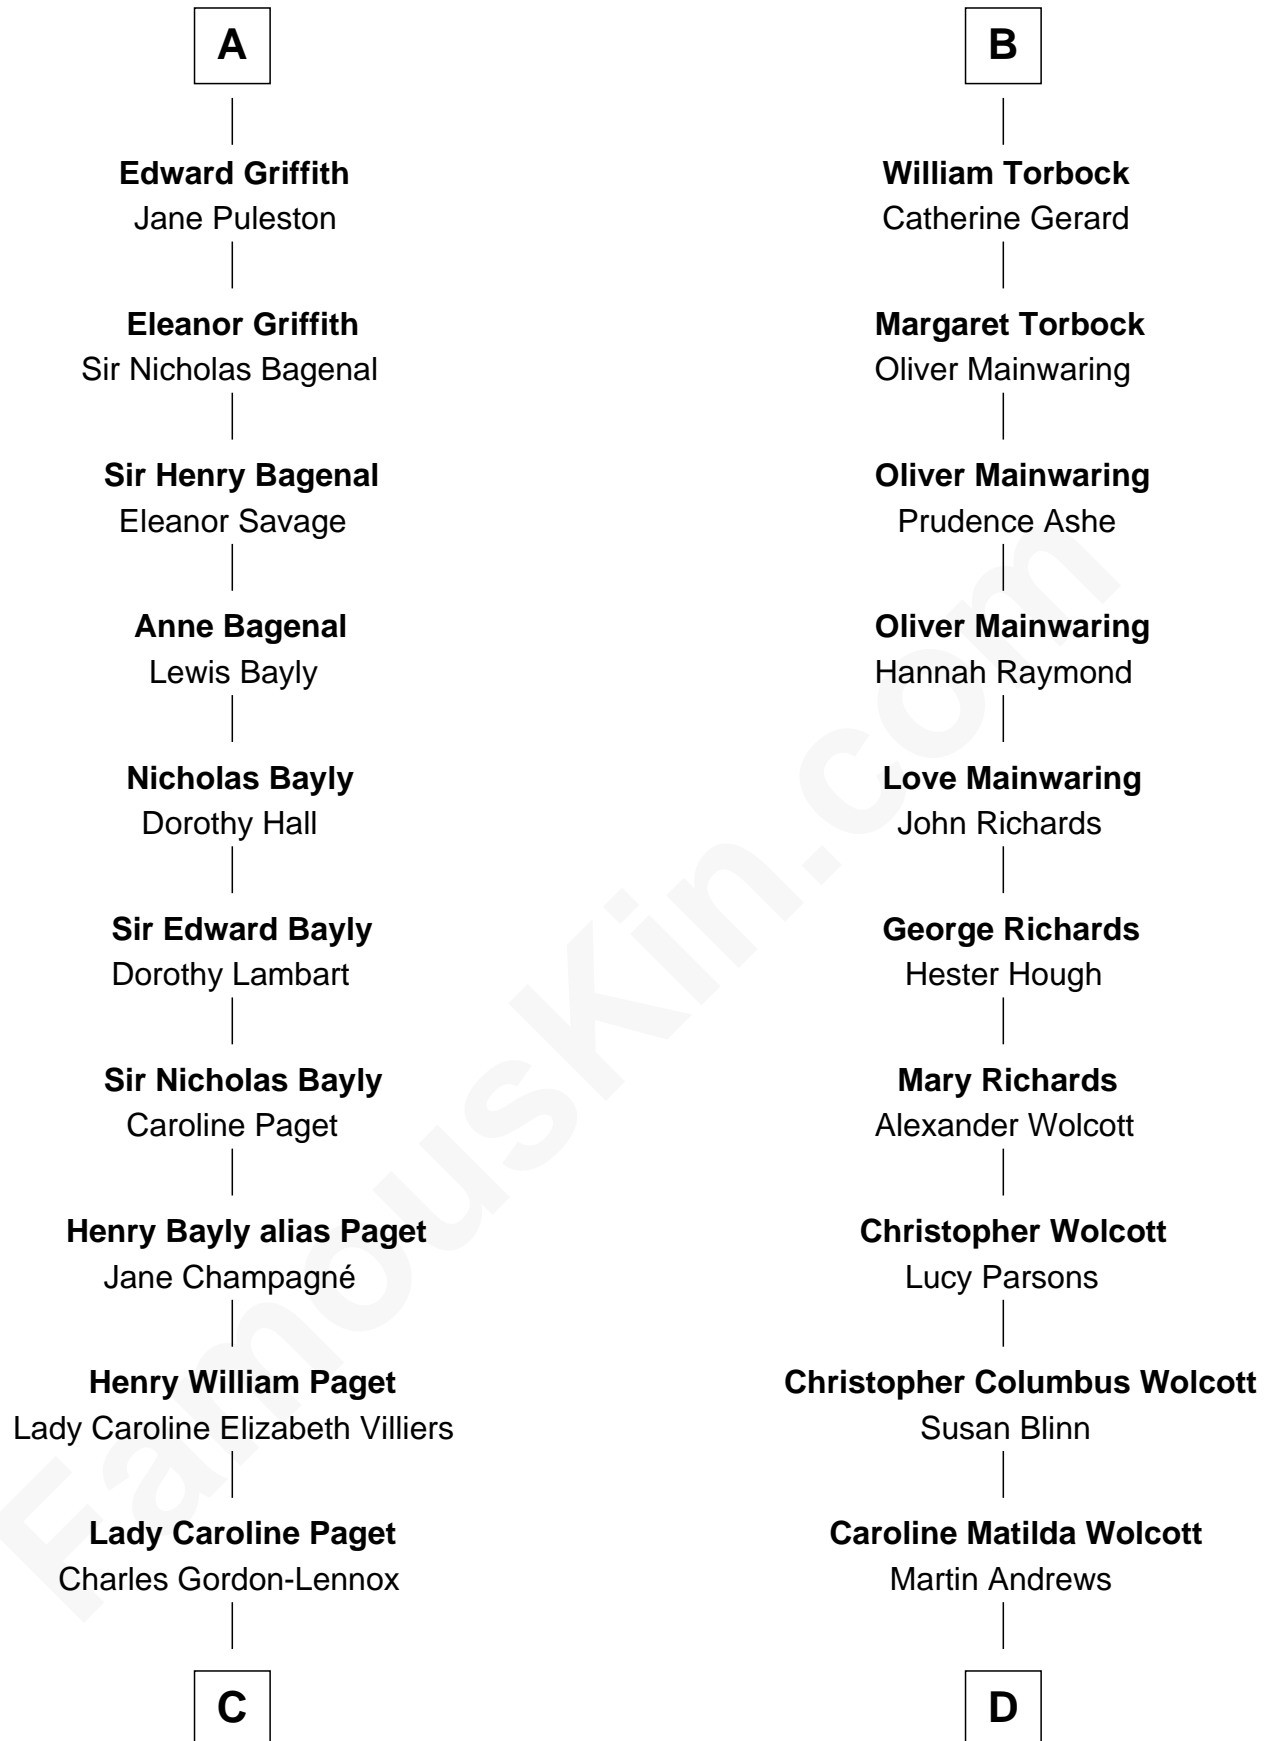

FamousKin.com

Relationship Chart of

Princess Diana

Princess of Wales

18th cousin 3 times removed of

Buckminster Fuller
Author, Architect, and Inventor

C

Cecilia Catherine Gordon-Lennox

Charles George Bingham

Rosalind Cecilia Caroline Bingham

James Albert Edward Hamilton

Cynthia Elinor Beatrix Hamilton

Albert Edward John Spencer

Edward John Spencer

Frances Ruth Burke Roche

Princess Diana