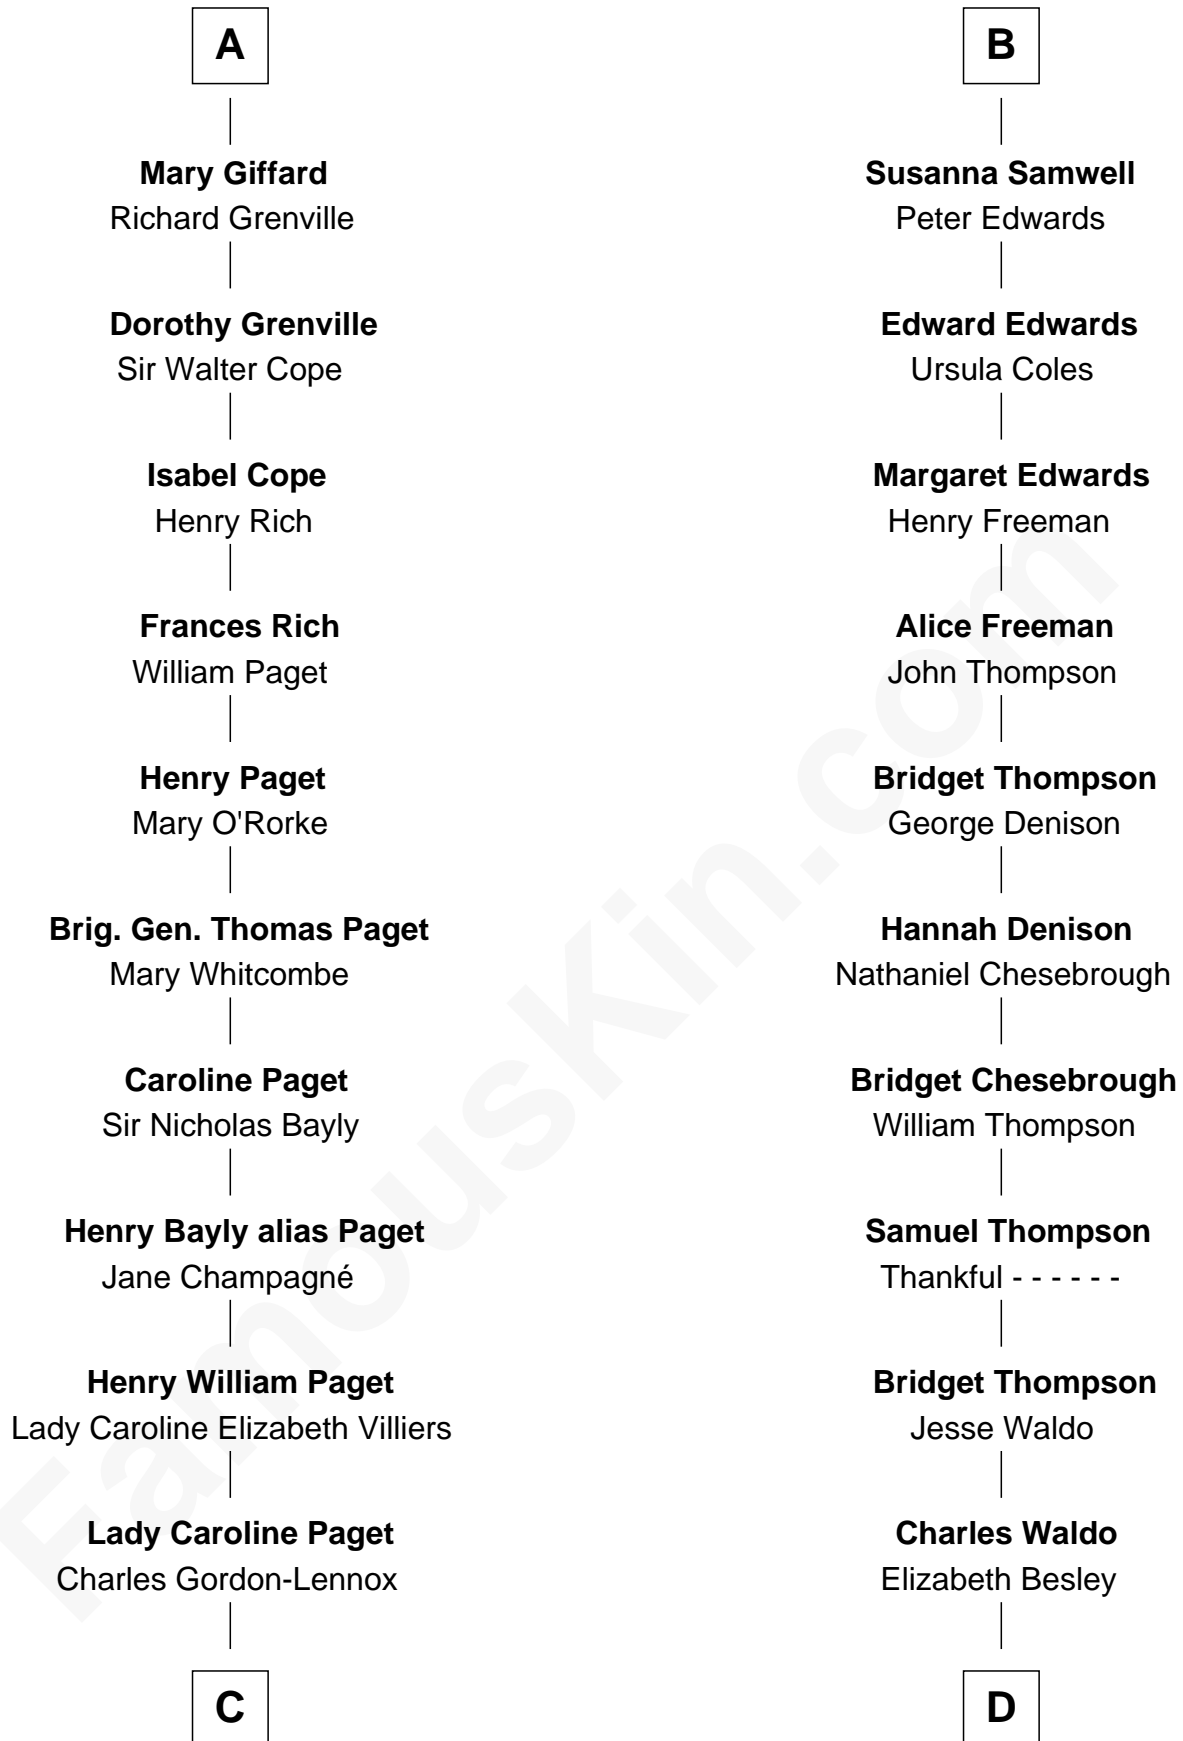

FamousKin.com Relationship Chart of

Princess Diana

Princess of Wales

21st cousin of

Lee Remick

Movie Actress

Sir John de Morteyn

Joan de Rothwell

C

Cecilia Catherine Gordon-Lennox

Charles George Bingham

Rosalind Cecilia Caroline Bingham

James Albert Edward Hamilton

Cynthia Elinor Beatrix Hamilton

Albert Edward John Spencer

Edward John Spencer