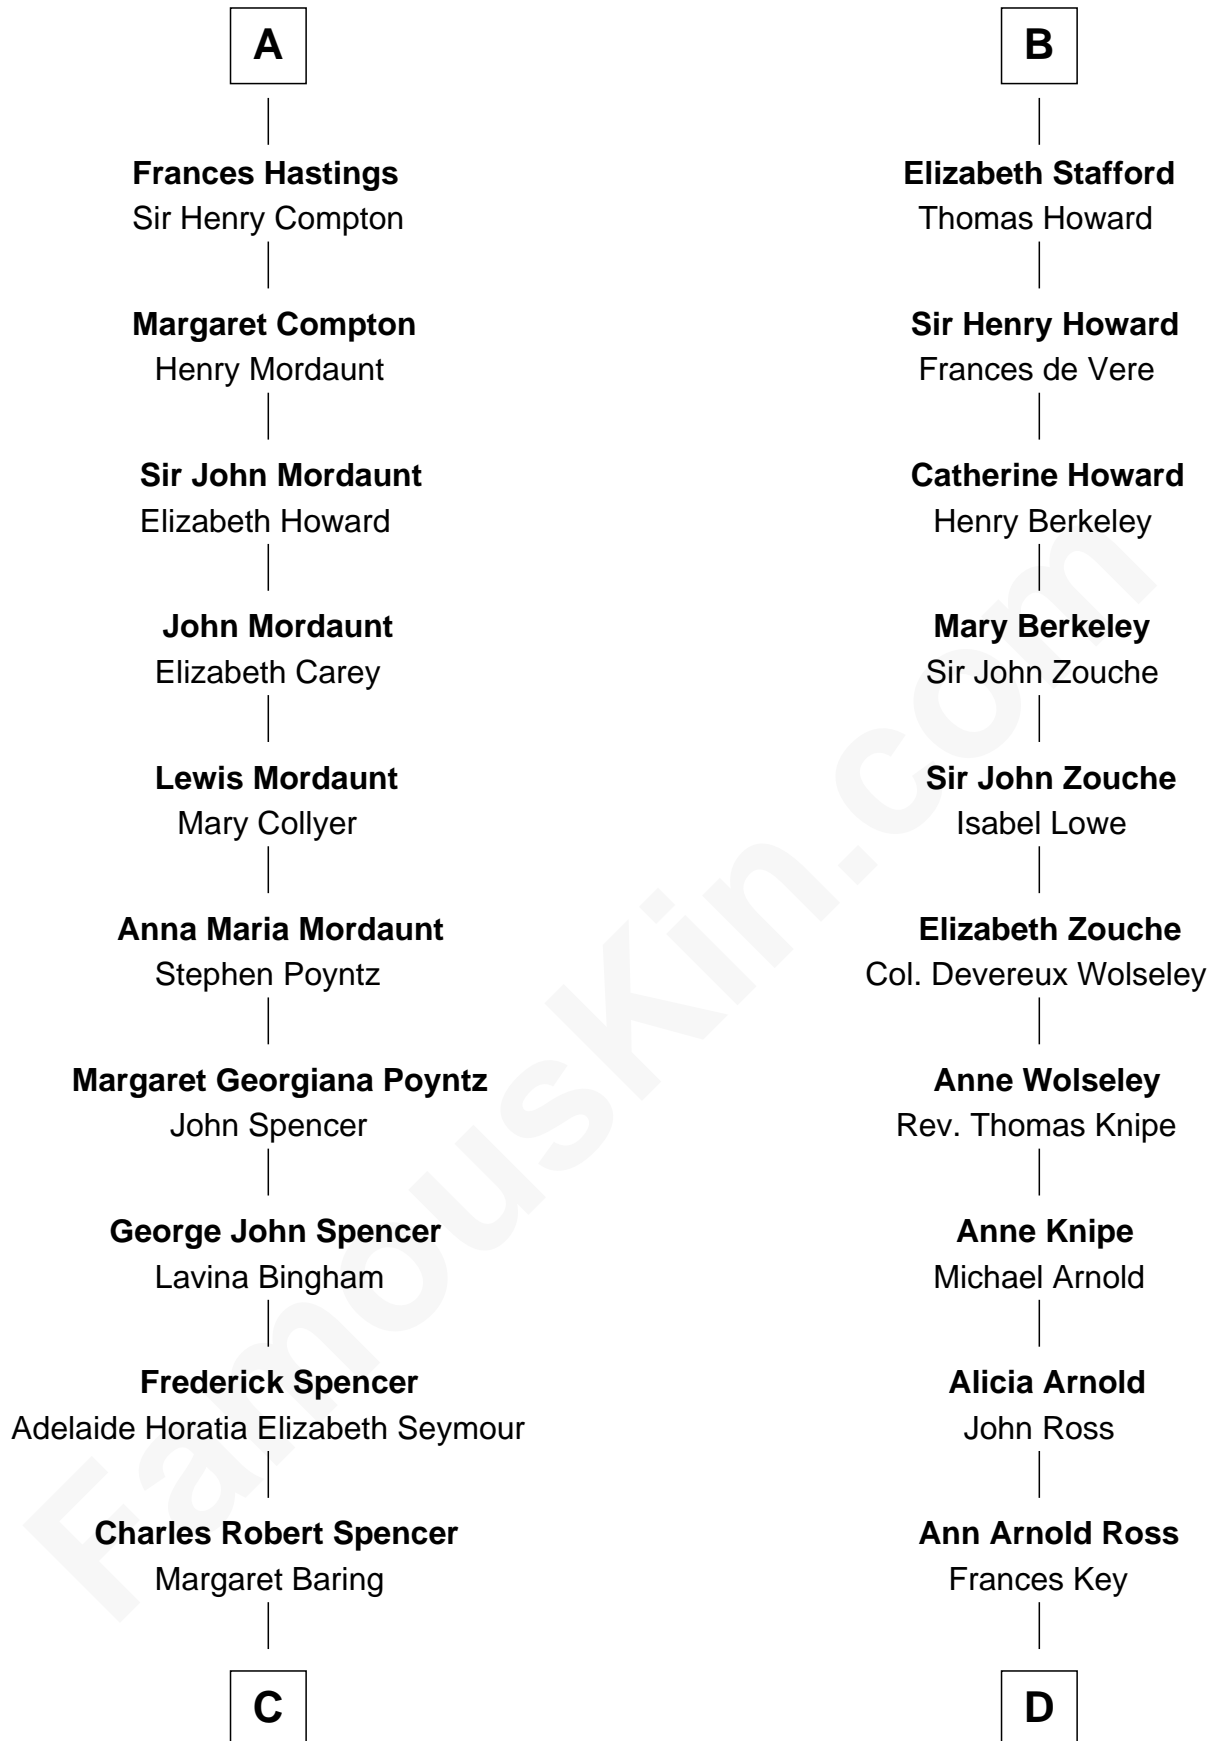

## Relationship Chart of

### Princess Diana

*Princess of Wales*

19th cousin 2 times removed of

**Thomas Hunt Morgan**  
*Nobel Prize Winner in Physiology or Medicine*

**C**

**Albert Edward John Spencer**  
Cynthia Elinor Beatrix Hamilton

**Edward John Spencer**  
Frances Ruth Burke Roche

**Princess Diana**  
*Princess of Wales*

**D**

**John Ross Key**  
Anne Phebe Penn Dagworthy Charlton

**Francis Scott Key**  
Mary Tayloe Lloyd

**Elizabeth Phoebe Key**  
Charles Howard