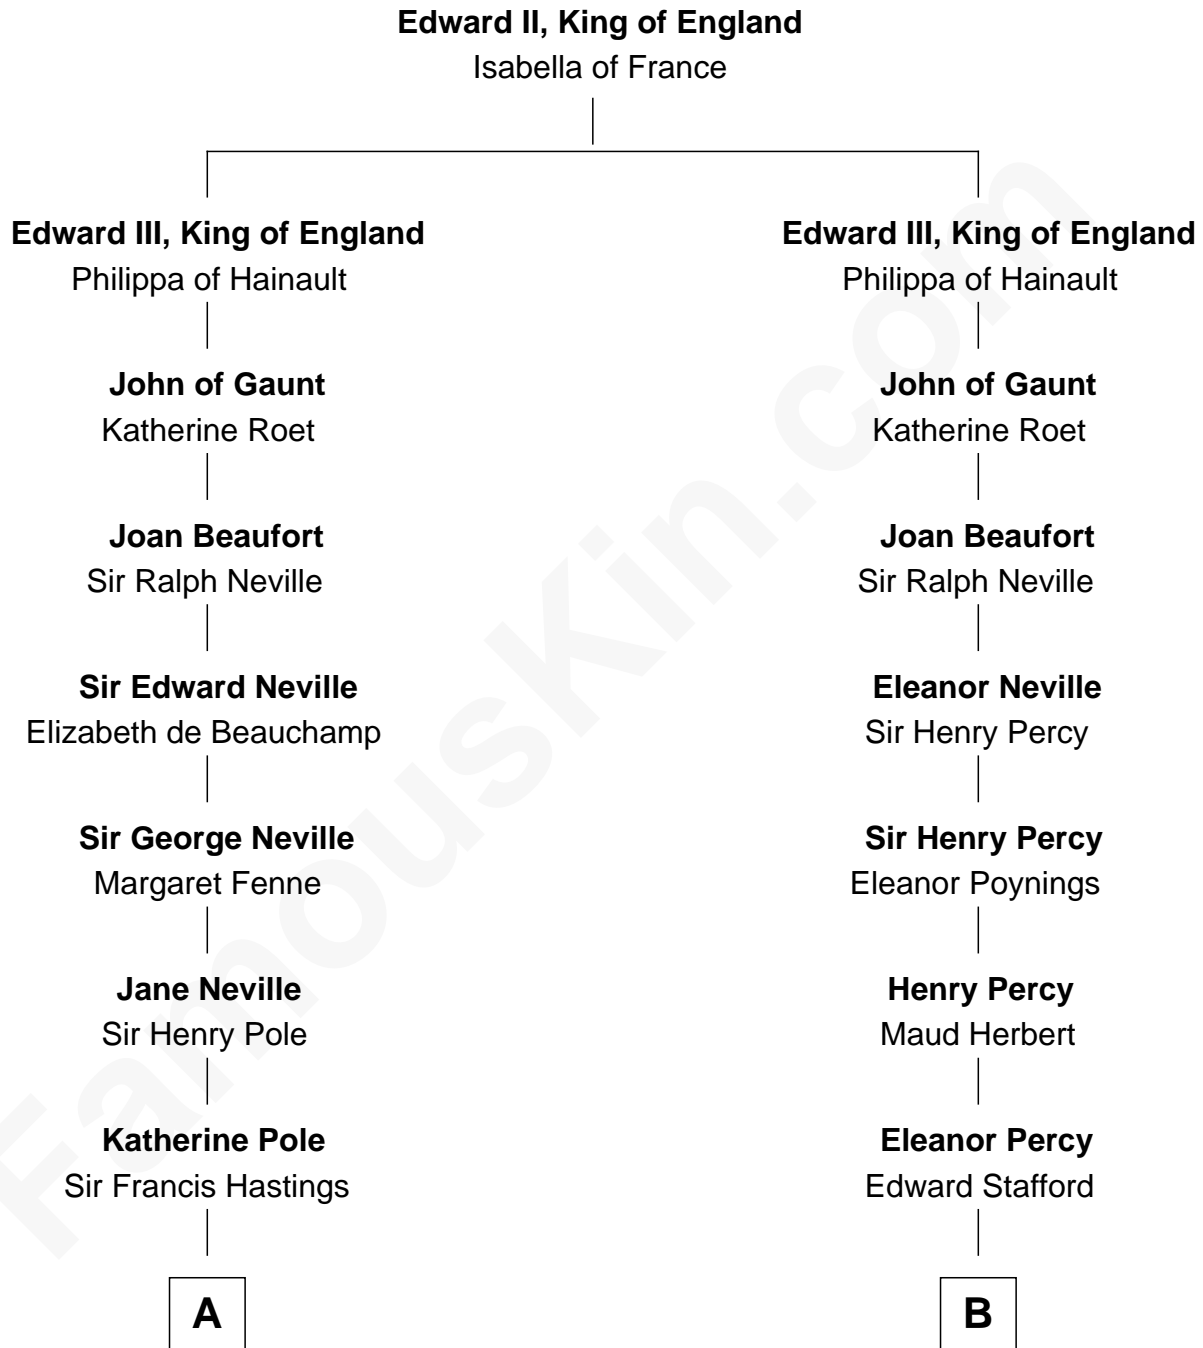

## Relationship Chart of

### Princess Diana

*Princess of Wales*

19th cousin 2 times removed of

**Thomas Hunt Morgan**  
*Nobel Prize Winner in Physiology or Medicine*

**C**

**Albert Edward John Spencer**  
Cynthia Elinor Beatrix Hamilton