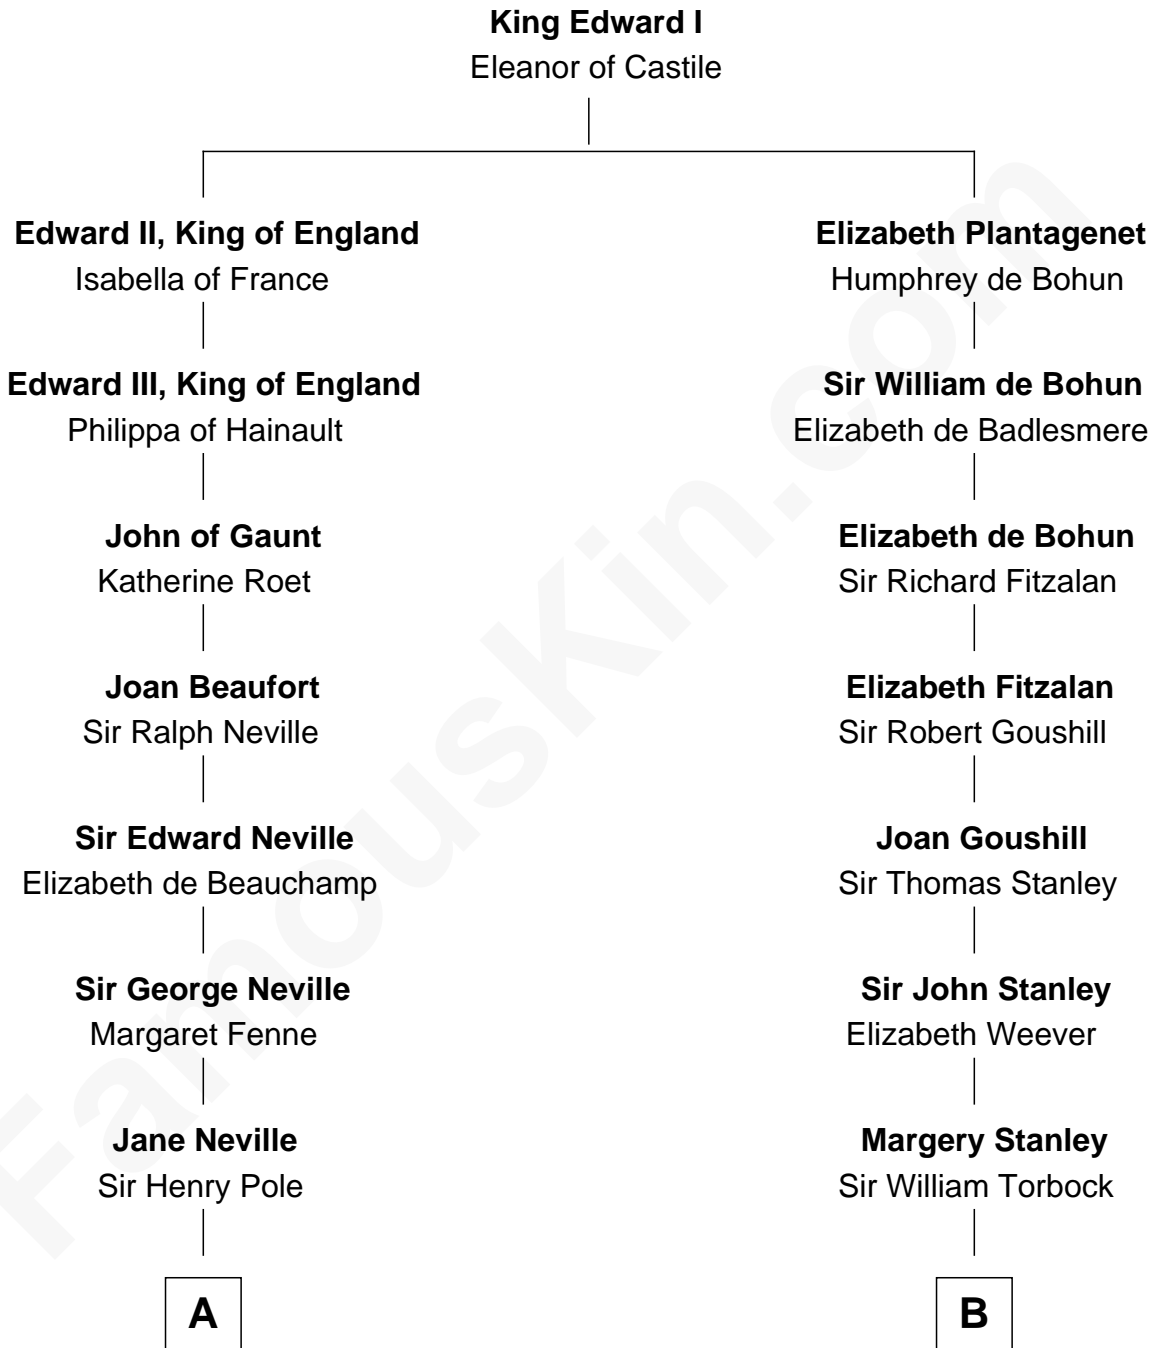

## Relationship Chart of

### Princess Diana

*Princess of Wales*

19th cousin 1 time removed of

**Thomas Hunt Morgan**  
*Nobel Prize Winner in Physiology or Medicine*

FamousKin.com