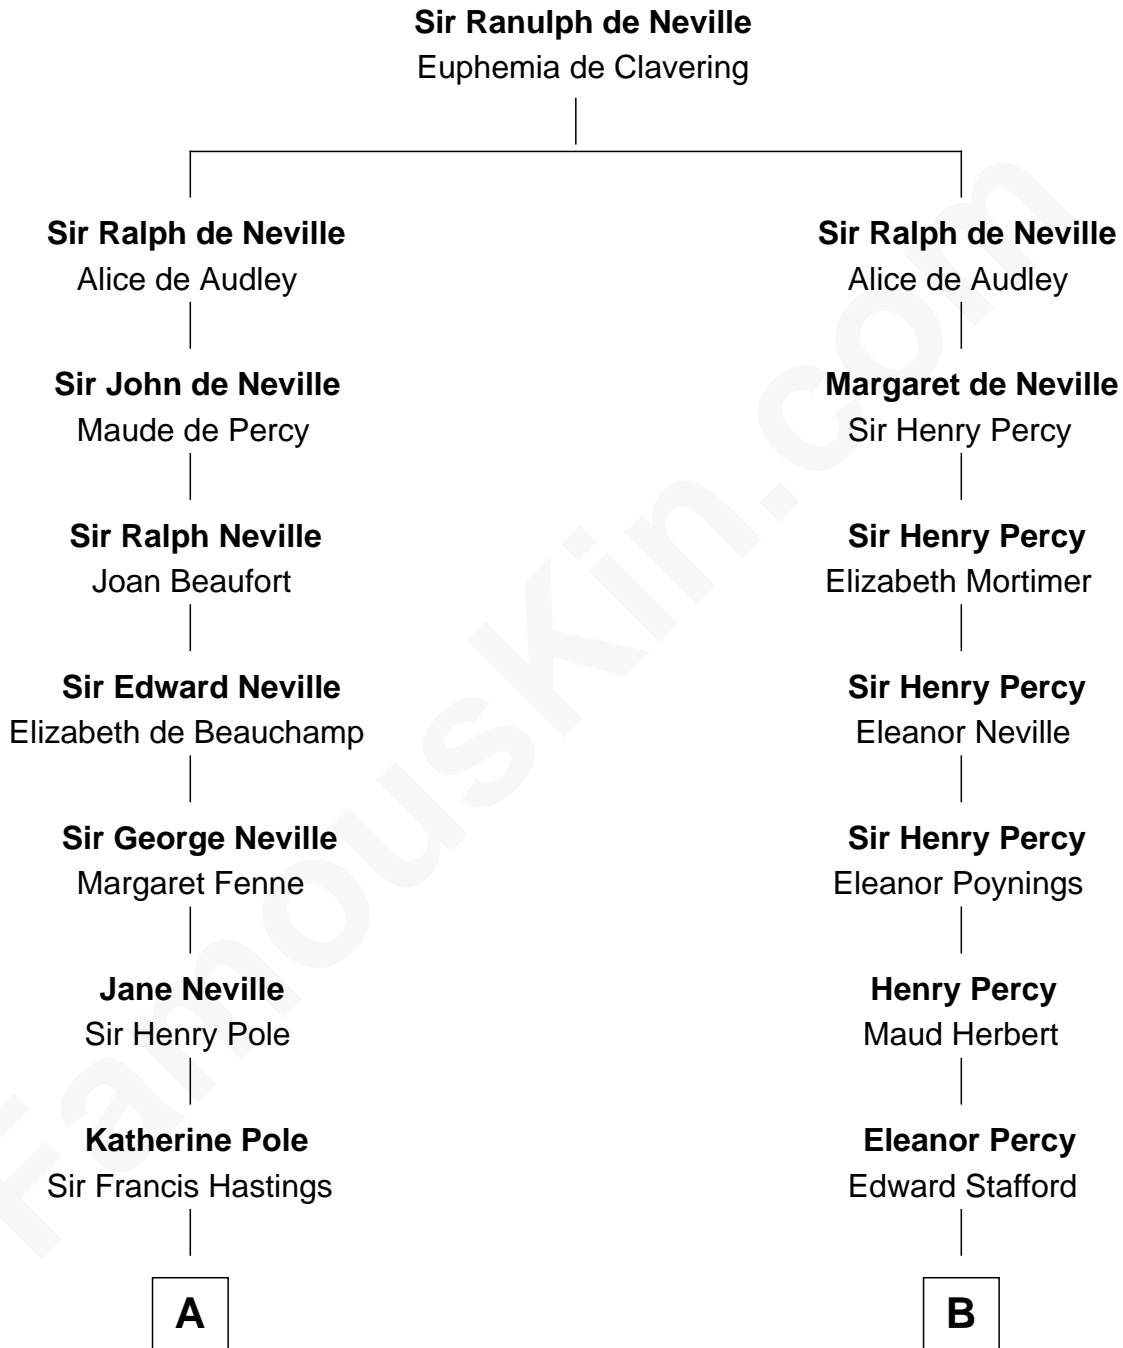

**FamousKin.com**  
**Relationship Chart of**  
**Princess Diana**  
*Princess of Wales*

19th cousin 2 times removed of

**Thomas Hunt Morgan**  
*Nobel Prize Winner in Physiology or Medicine*

**C**

**Albert Edward John Spencer**  
Cynthia Elinor Beatrix Hamilton

**Edward John Spencer**  
Frances Ruth Burke Roche

**Princess Diana**  
*Princess of Wales*

**D**

**John Ross Key**  
Anne Phebe Penn Dagworthy Charlton

**Francis Scott Key**  
Mary Tayloe Lloyd

**Elizabeth Phoebe Key**  
Charles Howard