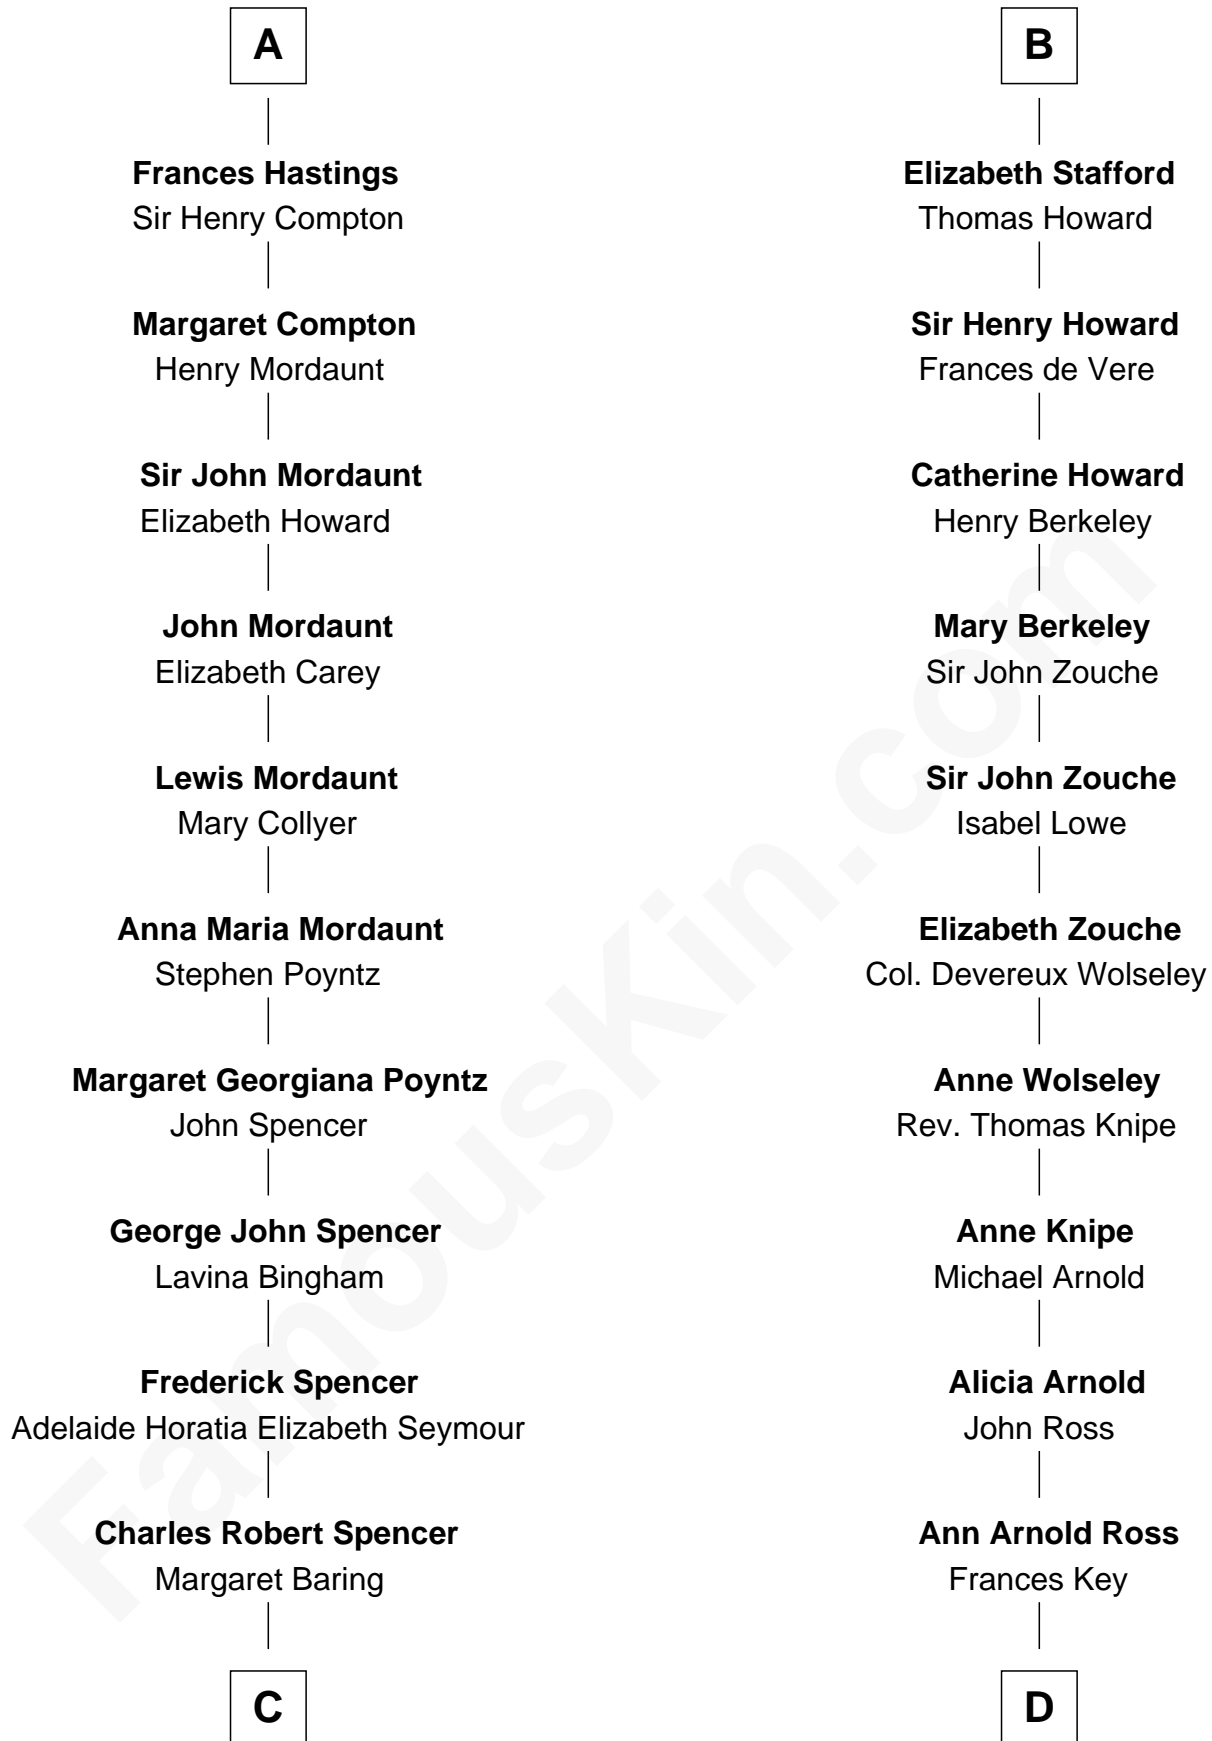

**FamousKin.com**  
**Relationship Chart of**  
**Princess Diana**  
*Princess of Wales*

19th cousin 2 times removed of

**Thomas Hunt Morgan**  
*Nobel Prize Winner in Physiology or Medicine*

**C**

**Albert Edward John Spencer**  
Cynthia Elinor Beatrix Hamilton

**Edward John Spencer**  
Frances Ruth Burke Roche

**Princess Diana**  
*Princess of Wales*

**D**

**John Ross Key**  
Anne Phebe Penn Dagworthy Charlton

**Francis Scott Key**  
Mary Tayloe Lloyd

**Elizabeth Phoebe Key**  
Charles Howard