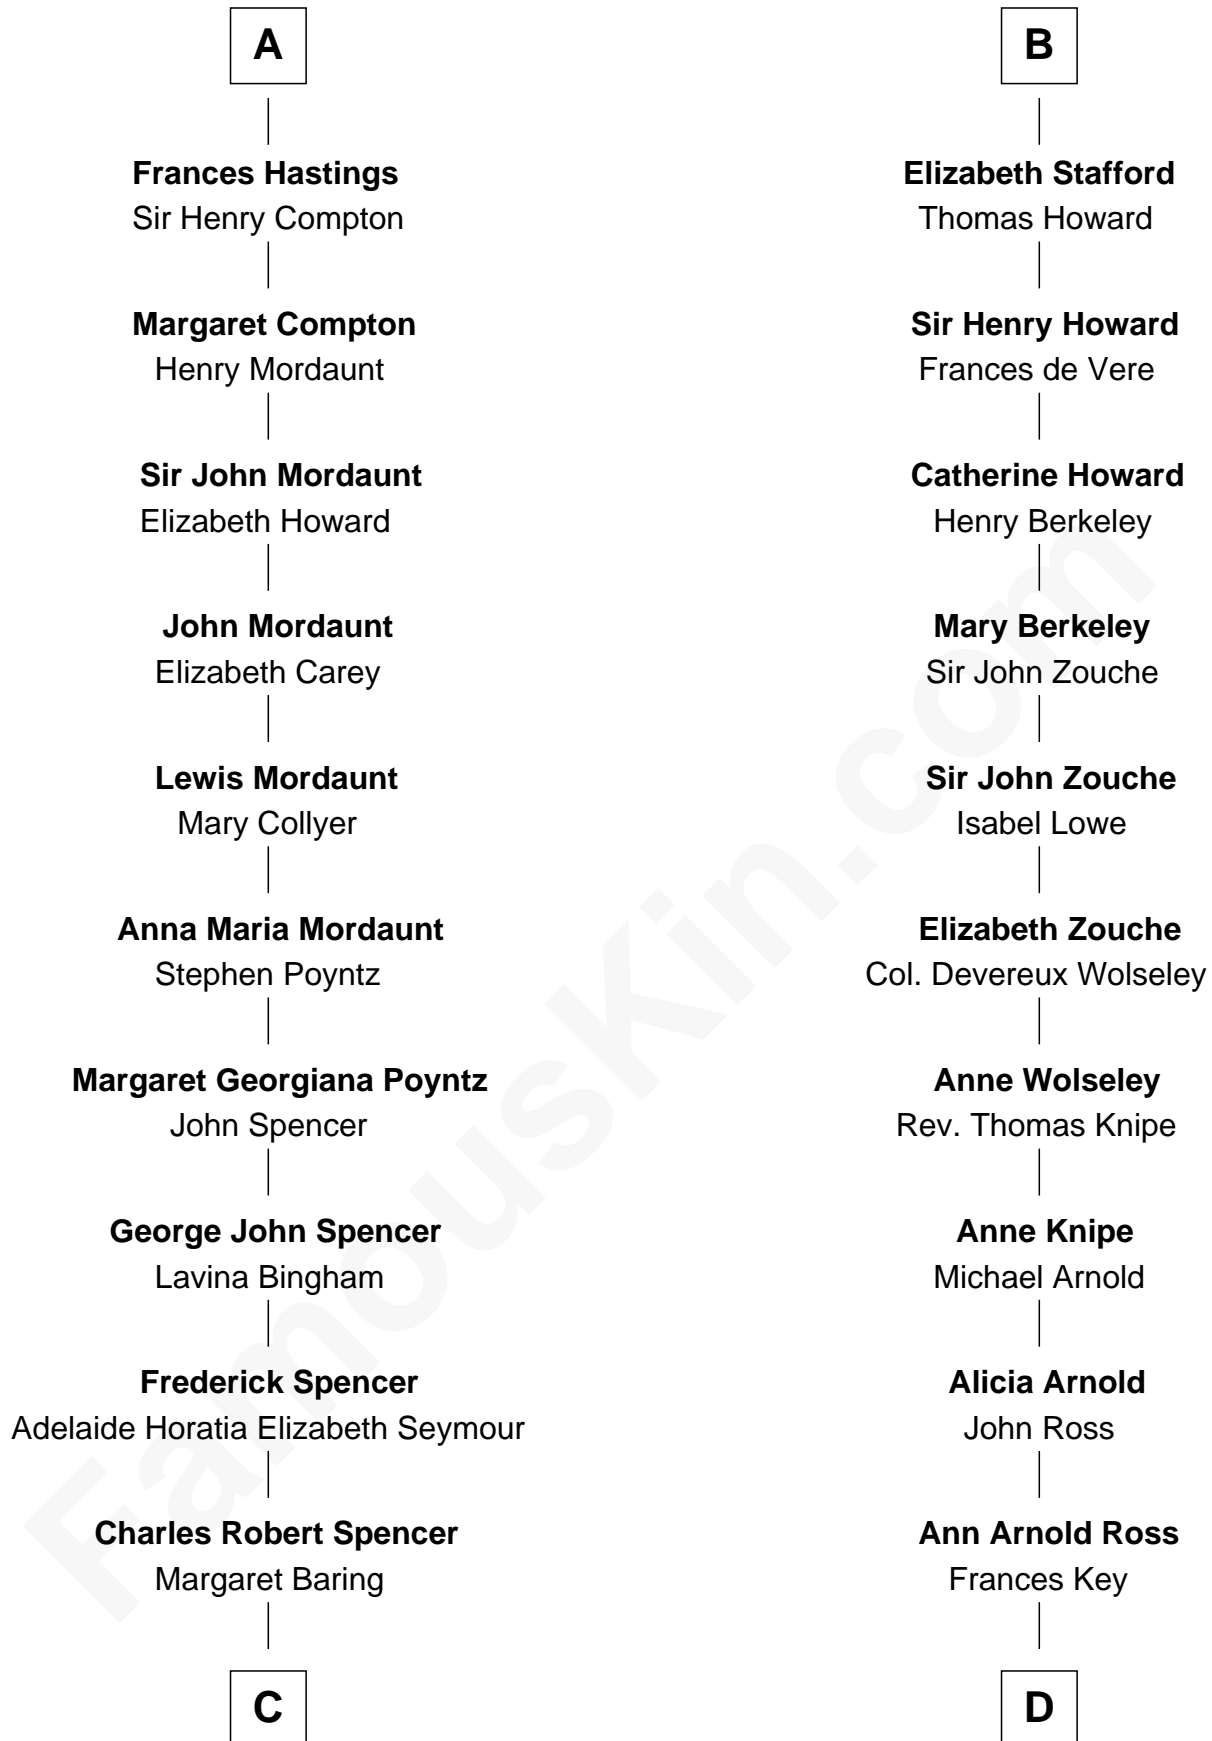

FamousKin.com

Relationship Chart of

Princess Diana

Princess of Wales

19th cousin 2 times removed of

Thomas Hunt Morgan

Nobel Prize Winner in Physiology or Medicine

Sir Hugh I de Audley

Iseult de Mortimer

C

Albert Edward John Spencer
Cynthia Elinor Beatrix Hamilton

Edward John Spencer
Frances Ruth Burke Roche

Princess Diana
Princess of Wales

D

John Ross Key
Anne Phebe Penn Dagworthy Charlton