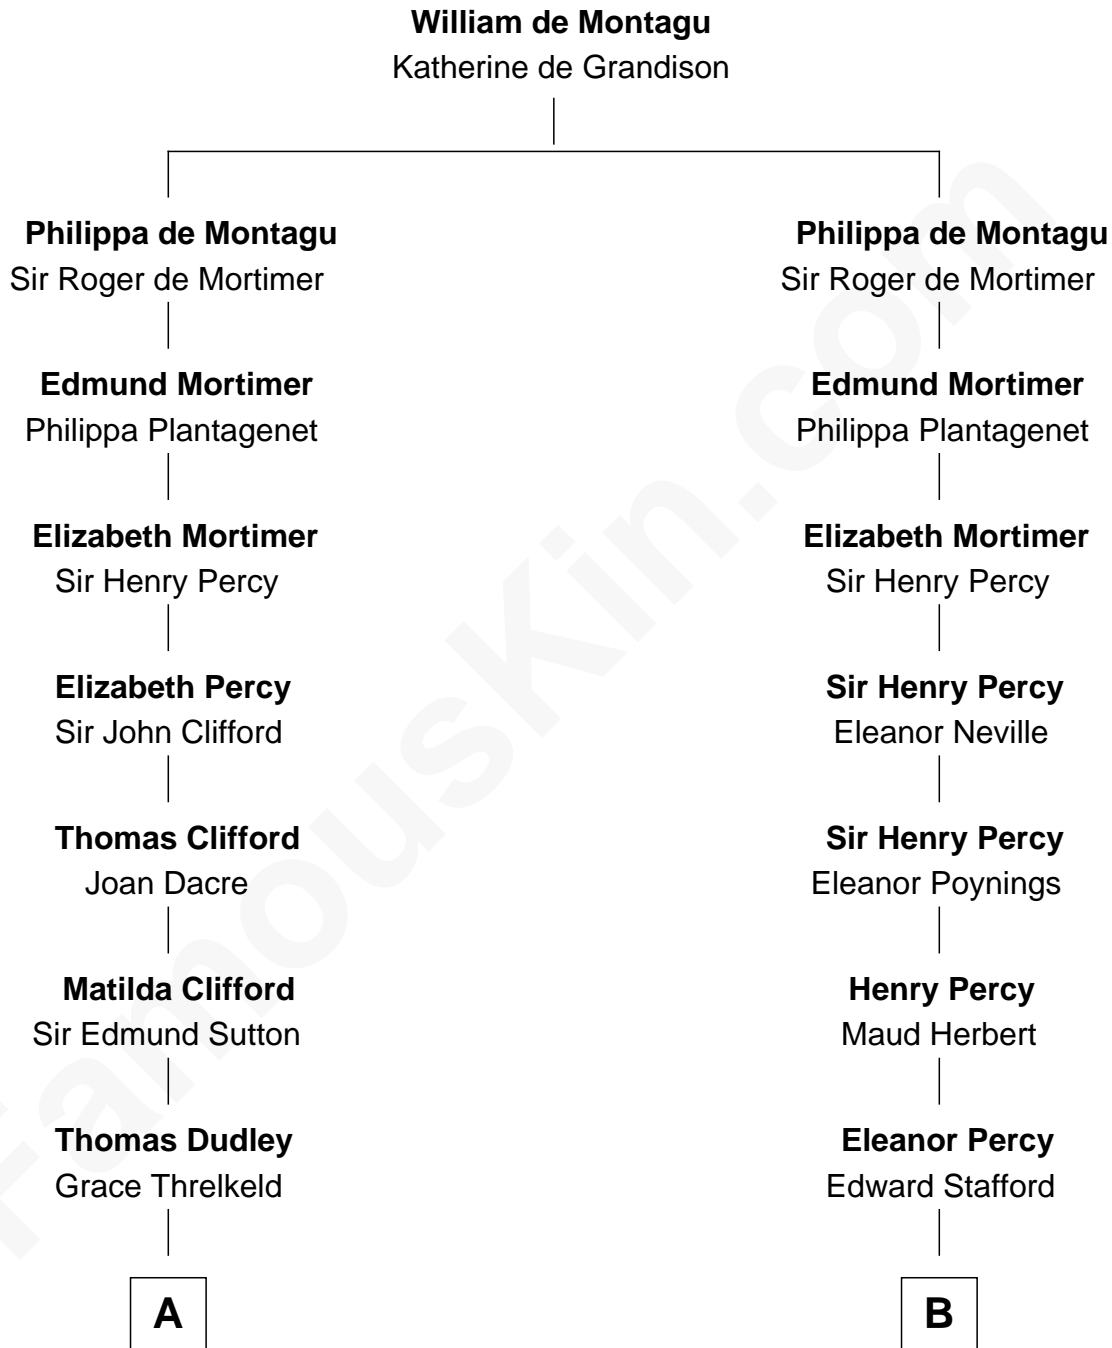

Thomas Hunt Morgan

Nobel Prize Winner in Physiology or Medicine