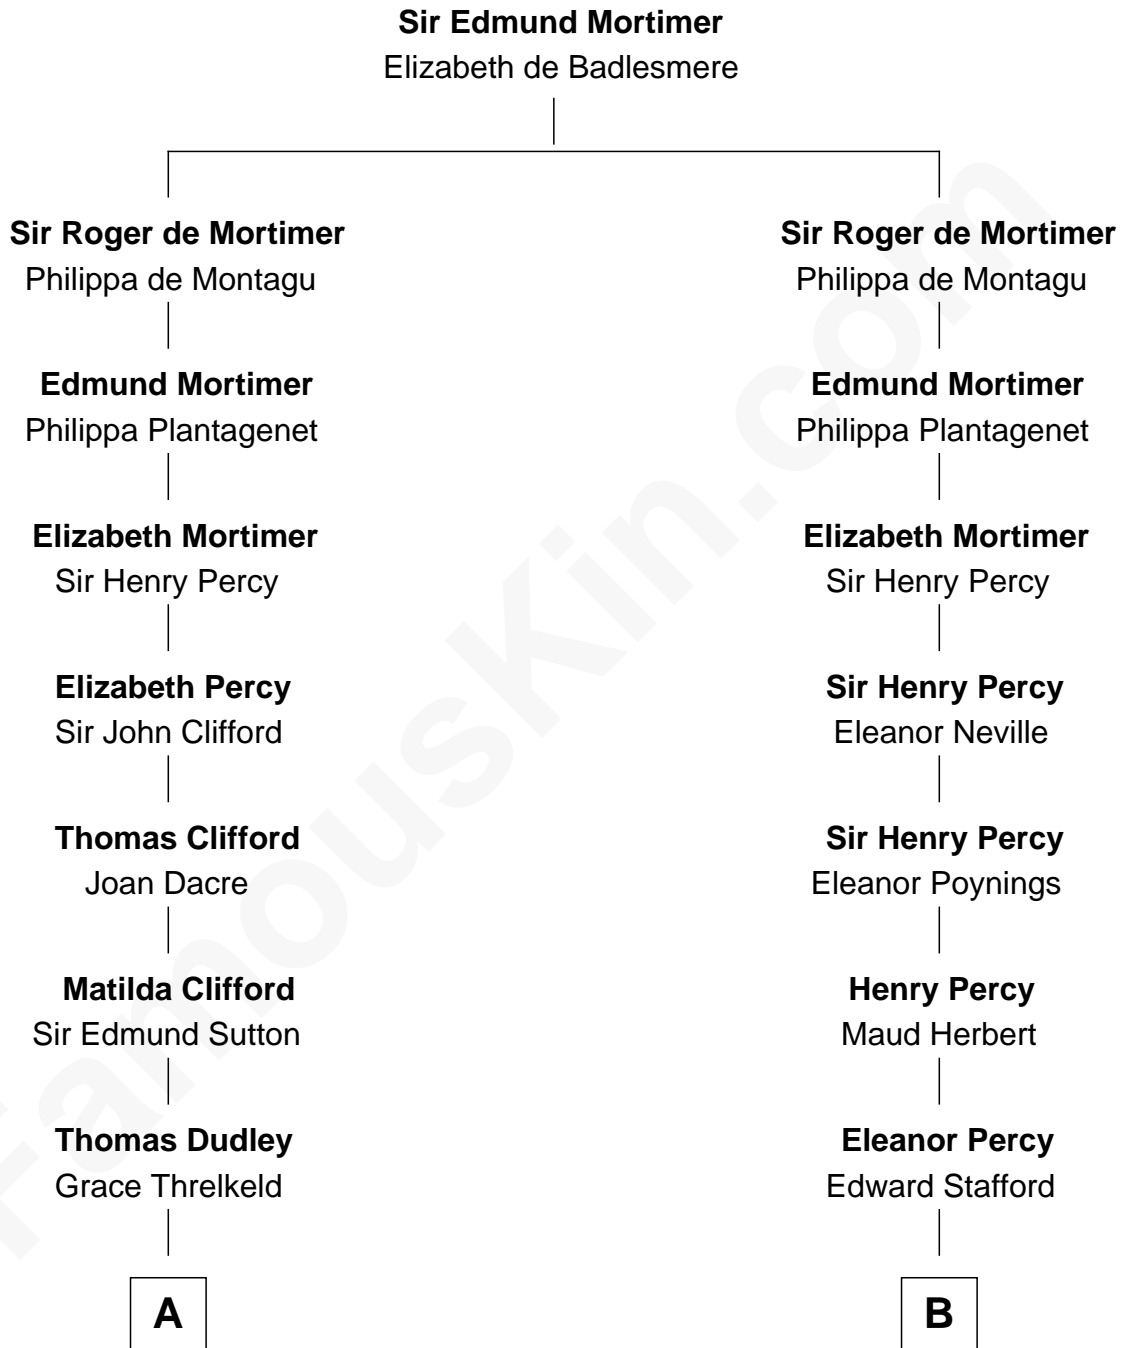

FamousKin.com
Relationship Chart of
Princess Diana
Princess of Wales

19th cousin 2 times removed of

Thomas Hunt Morgan
Nobel Prize Winner in Physiology or Medicine

C

Albert Edward John Spencer
Cynthia Elinor Beatrix Hamilton

Edward John Spencer
Frances Ruth Burke Roche

Princess Diana
Princess of Wales

D

John Ross Key
Anne Phebe Penn Dagworthy Charlton

Francis Scott Key
Mary Tayloe Lloyd

Elizabeth Phoebe Key
Charles Howard

Ellen Key Howard
Charlton Hunt Morgan

Thomas Hunt Morgan
Nobel Prize Winner

FamousKin.com