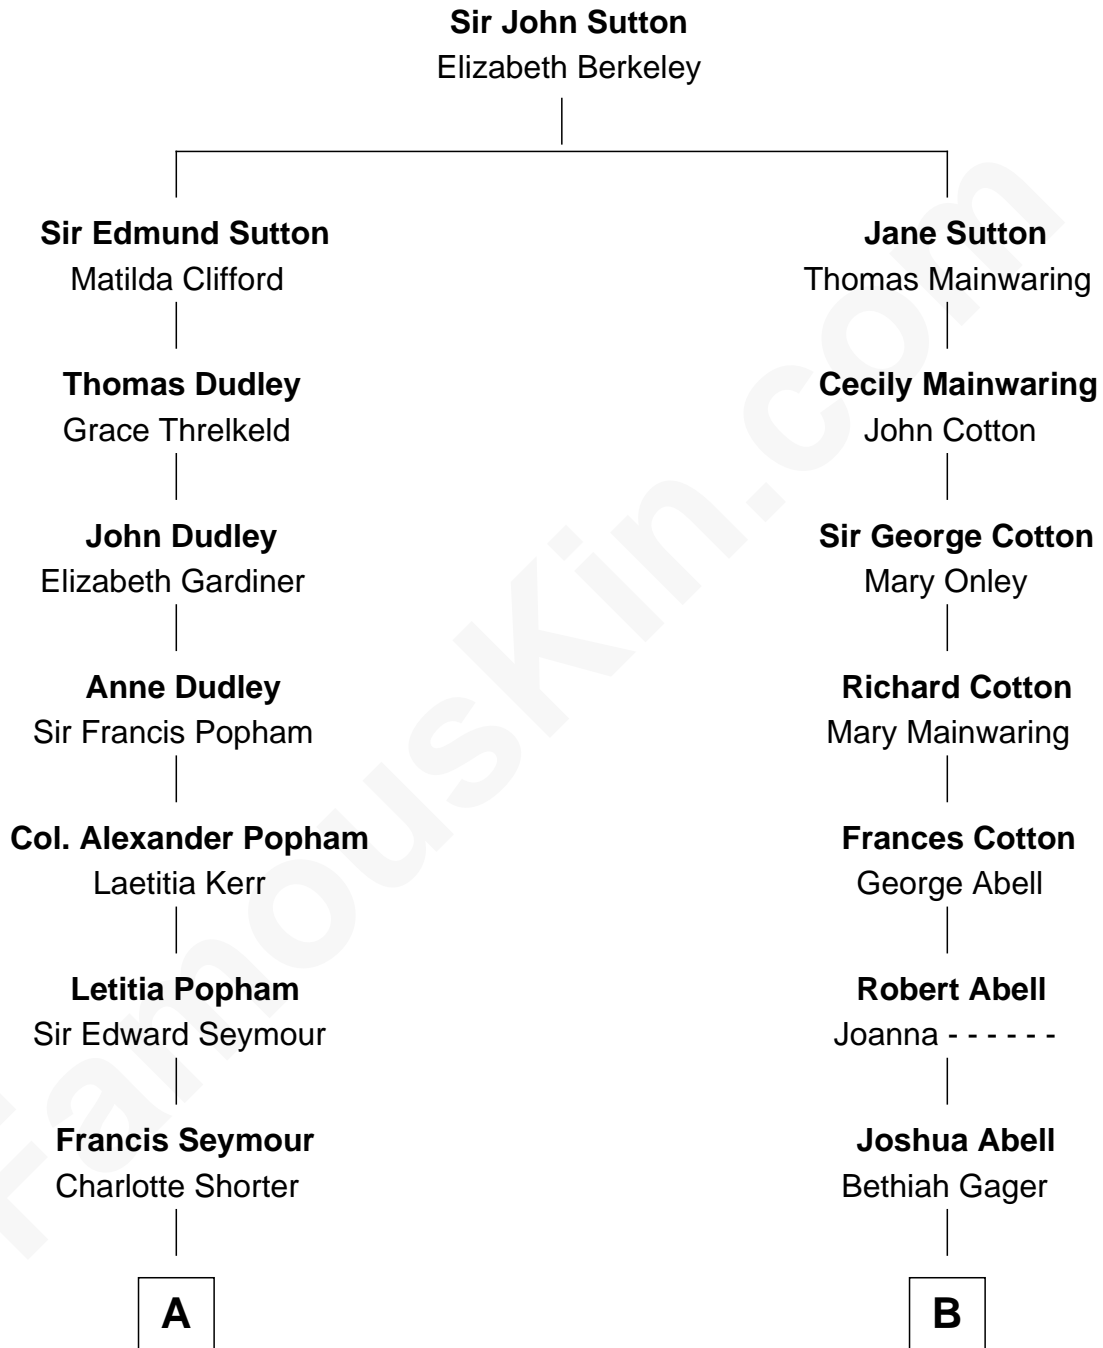

FamousKin.com

Relationship Chart of

Princess Diana

Princess of Wales

11th cousin 3 times removed of

C. W. Post
Founder of Post Cereals

A

Francis Seymour-Conway

Isabella FitzRoy

Hugh Seymour-Conway

Anne Horatia Waldegrave

Sir Horace Beauchamp Seymour

Elizabeth Malet Palk

Adelaide Horatia Elizabeth Seymour

Frederick Spencer

Charles Robert Spencer