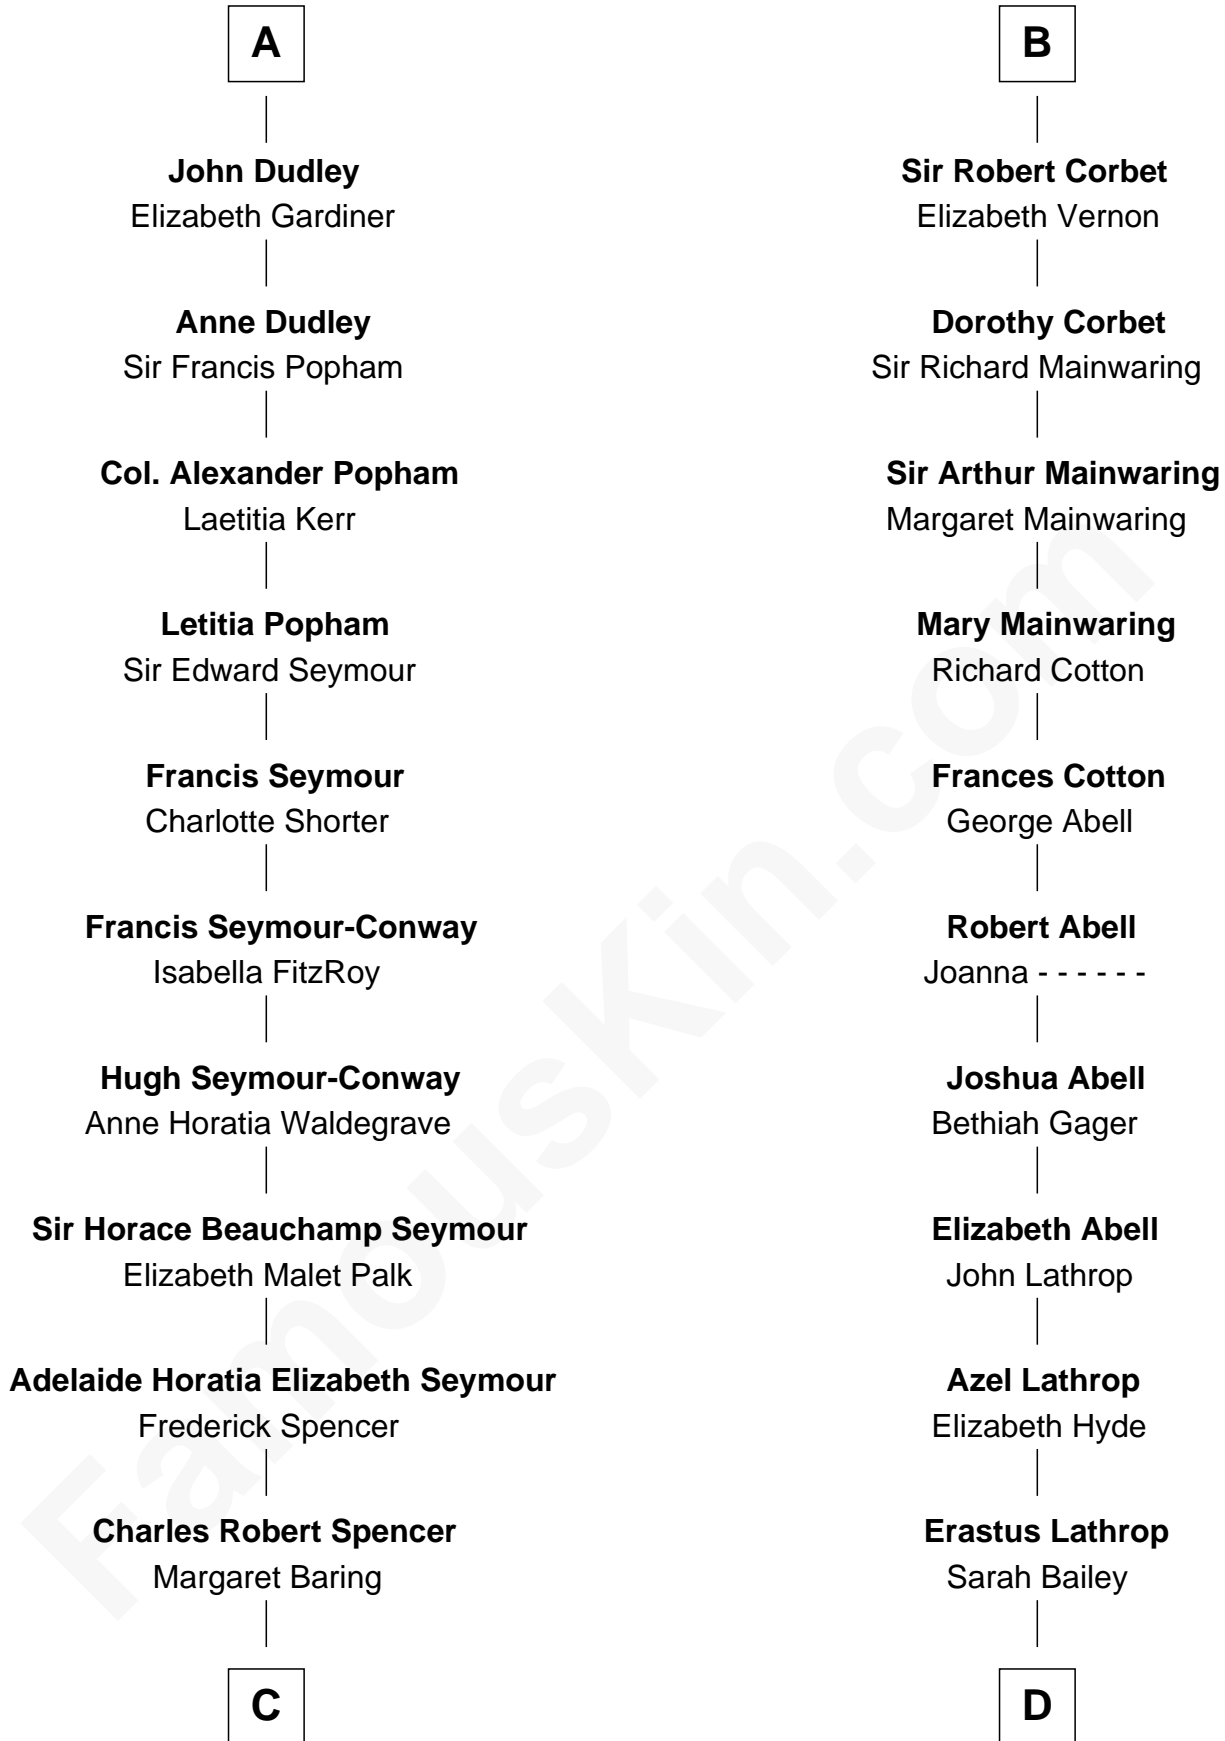

FamousKin.com Relationship Chart of

Princess Diana

Princess of Wales

18th cousin 1 time removed of

C. W. Post

Founder of Post Cereals

C

Albert Edward John Spencer
Cynthia Elinor Beatrix Hamilton

Edward John Spencer
Frances Ruth Burke Roche

Princess Diana
Princess of Wales

D

Caroline Cushman Lathrop
Charles Rollin Post

C. W. Post
Founder of Post Cereals

FamousKin.com