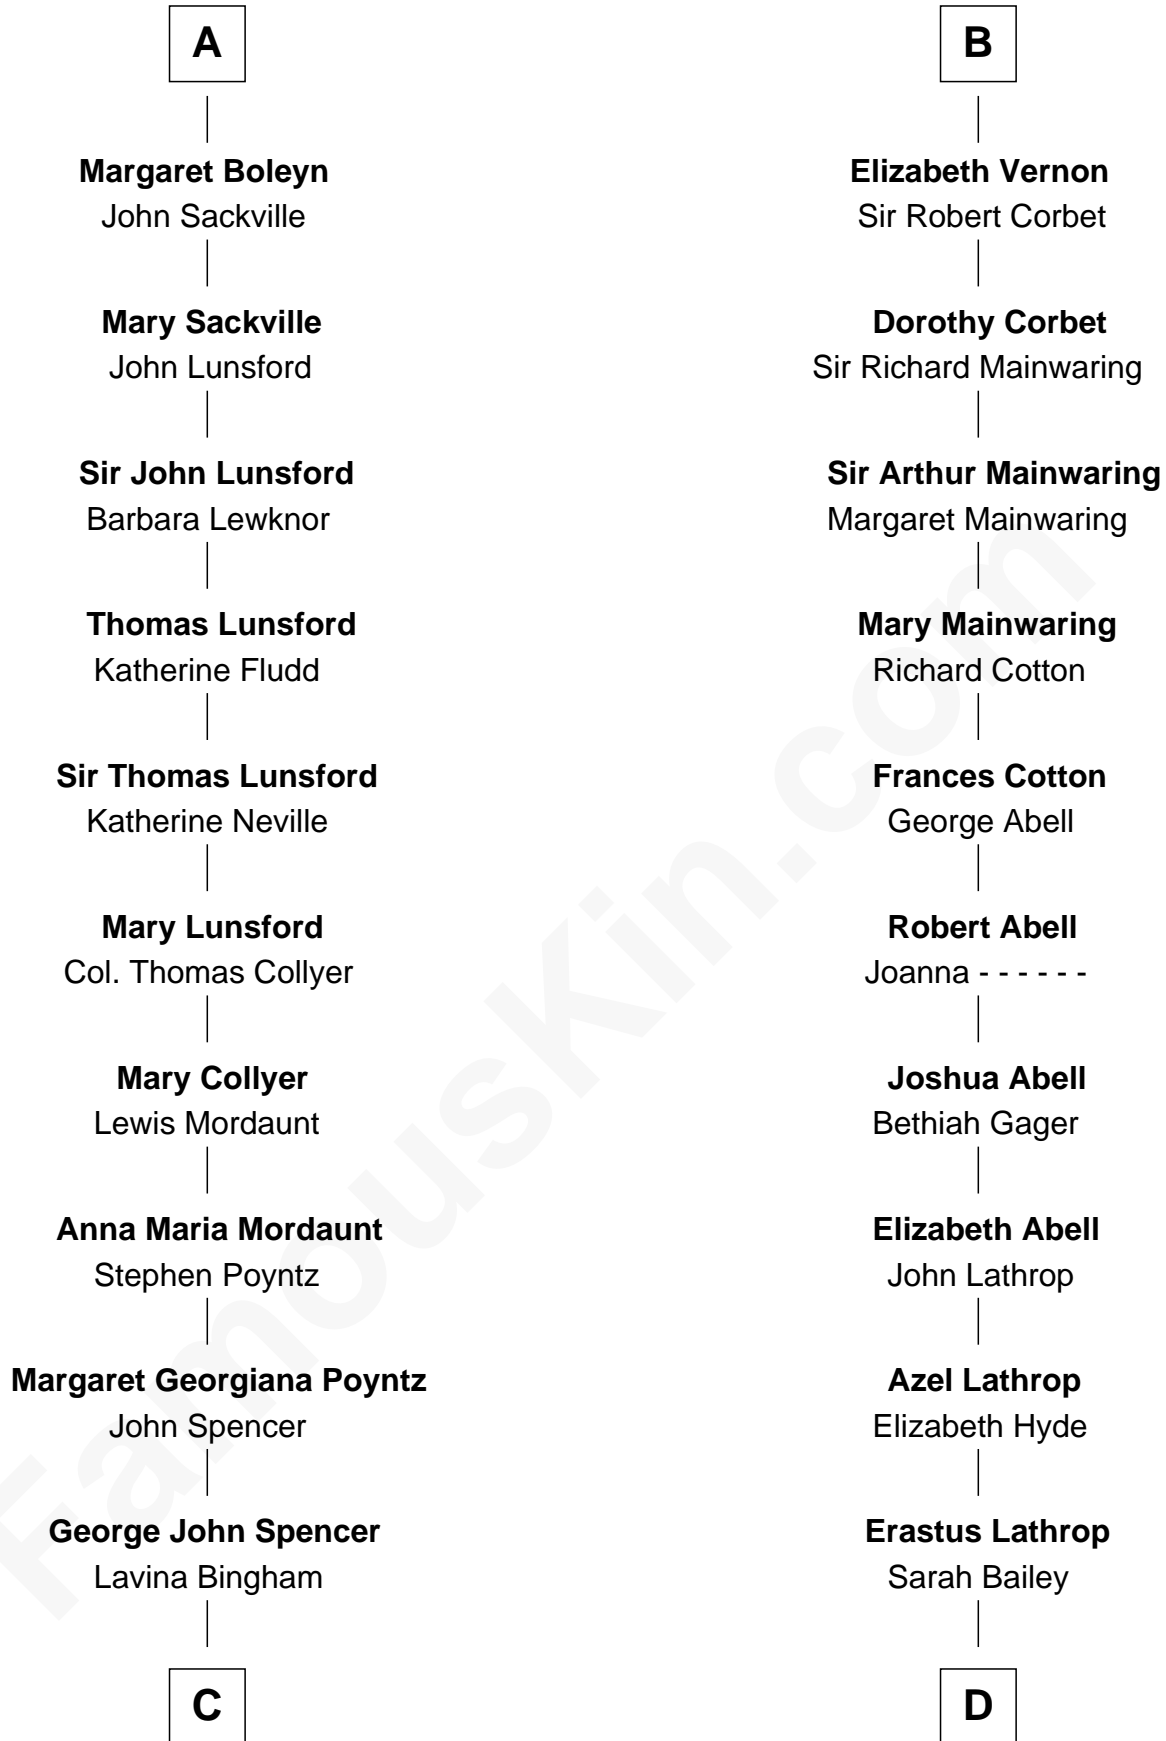

## Relationship Chart of

### Princess Diana

*Princess of Wales*

18th cousin 3 times removed of

**C. W. Post**  
*Founder of Post Cereals*

**Humphrey de Bohun**  
Maud de Fiennes

**C**

**Frederick Spencer**

Adelaide Horatia Elizabeth Seymour

**Charles Robert Spencer**

Margaret Baring

**Albert Edward John Spencer**

Cynthia Elinor Beatrix Hamilton

**Edward John Spencer**

Frances Ruth Burke Roche

**Princess Diana**

*Princess of Wales*

**D**

**Caroline Cushman Lathrop**

Charles Rollin Post

**C. W. Post**

*Founder of Post Cereals*

FamousKin.com