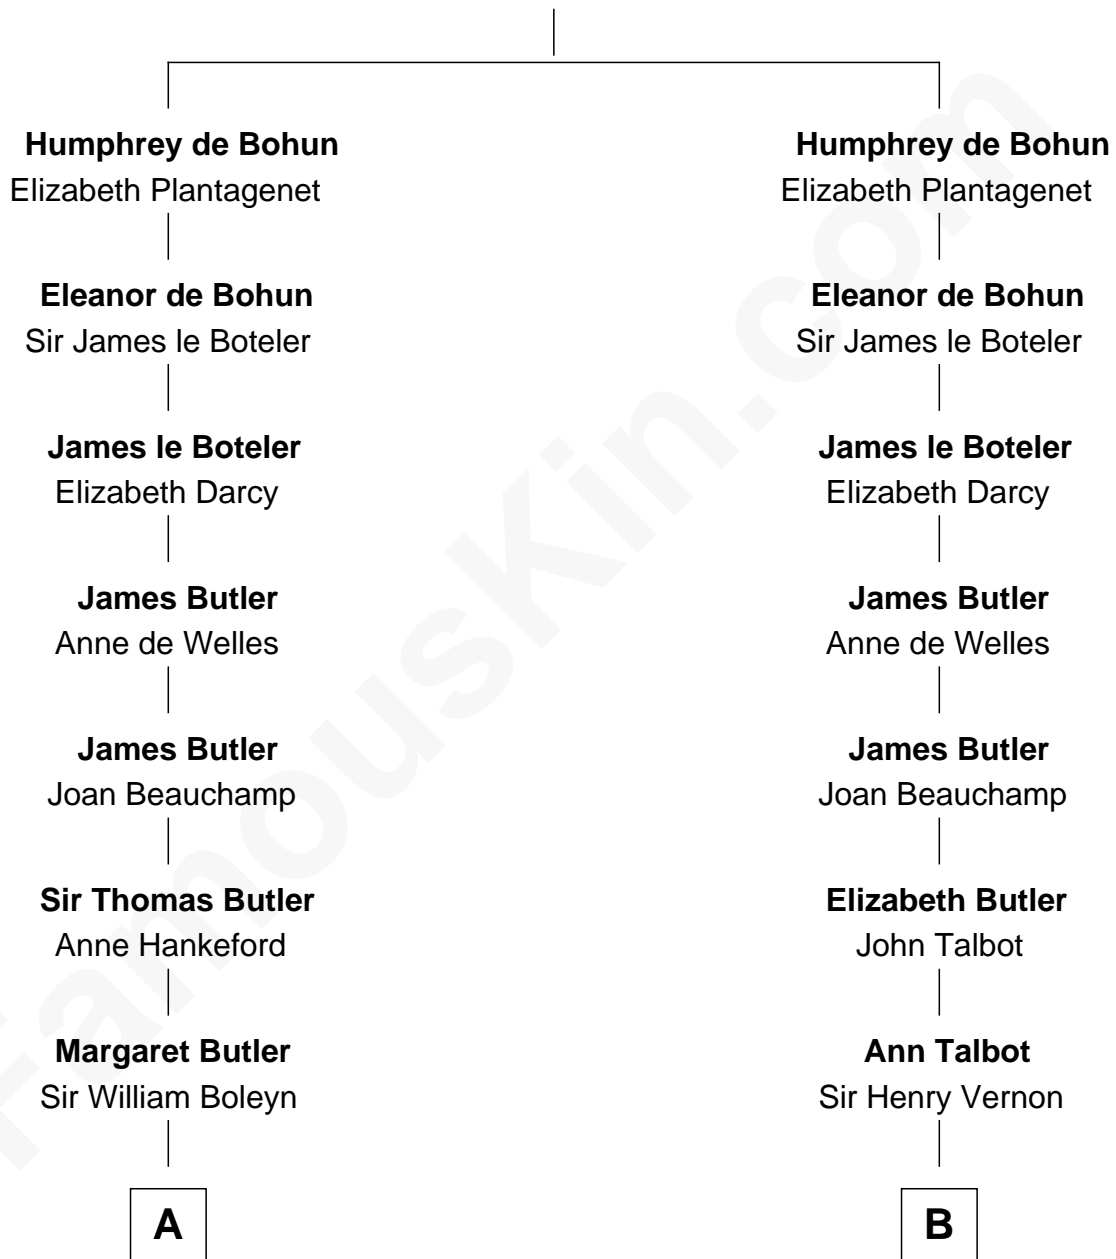

## Relationship Chart of

### Princess Diana

*Princess of Wales*

18th cousin 3 times removed of

**C. W. Post**  
*Founder of Post Cereals*

**Humphrey de Bohun**  
Maud de Fiennes

**C**

**Frederick Spencer**

Adelaide Horatia Elizabeth Seymour

**Charles Robert Spencer**

Margaret Baring

**Albert Edward John Spencer**

Cynthia Elinor Beatrix Hamilton

**Edward John Spencer**

Frances Ruth Burke Roche

**Princess Diana**

*Princess of Wales*