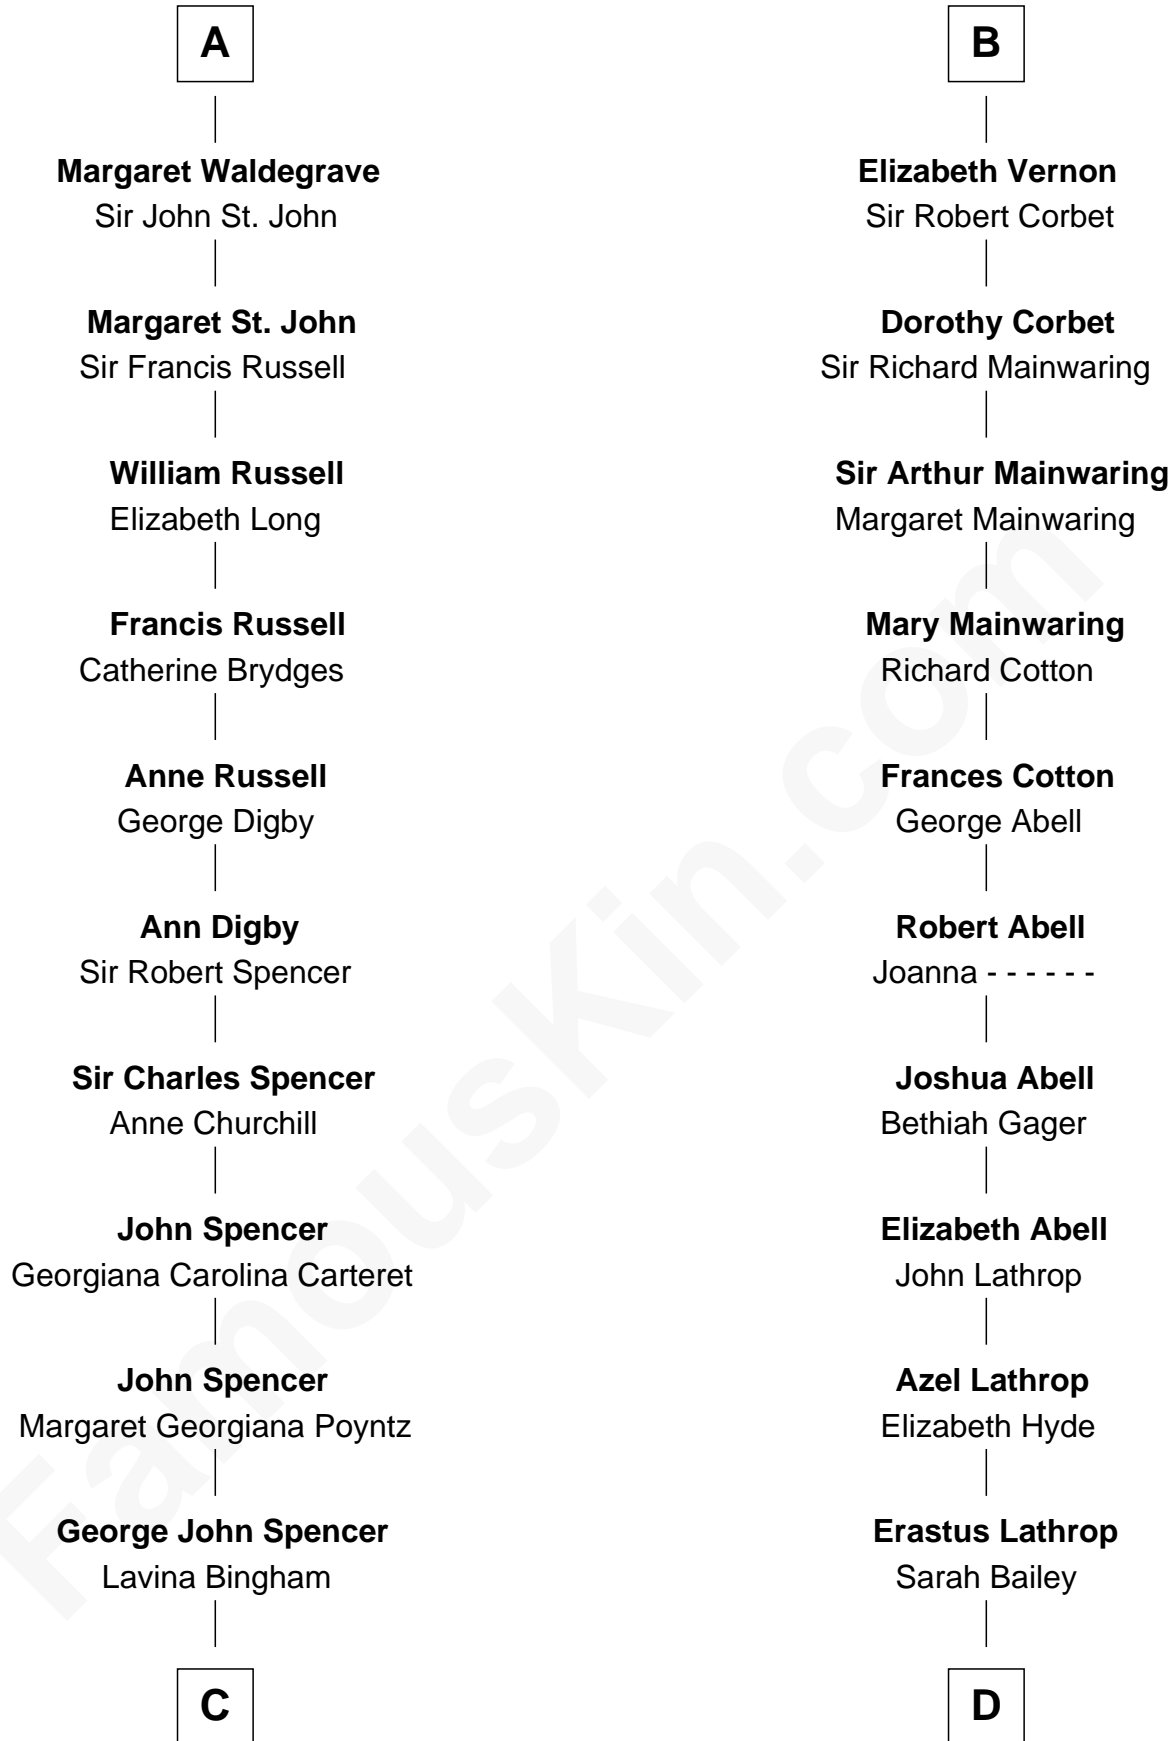

FamousKin.com

Relationship Chart of

Princess Diana

Princess of Wales

18th cousin 3 times removed of

C. W. Post
Founder of Post Cereals

C

Frederick Spencer

Adelaide Horatia Elizabeth Seymour

Charles Robert Spencer

Margaret Baring

Albert Edward John Spencer

Cynthia Elinor Beatrix Hamilton

Edward John Spencer

Frances Ruth Burke Roche

Princess Diana