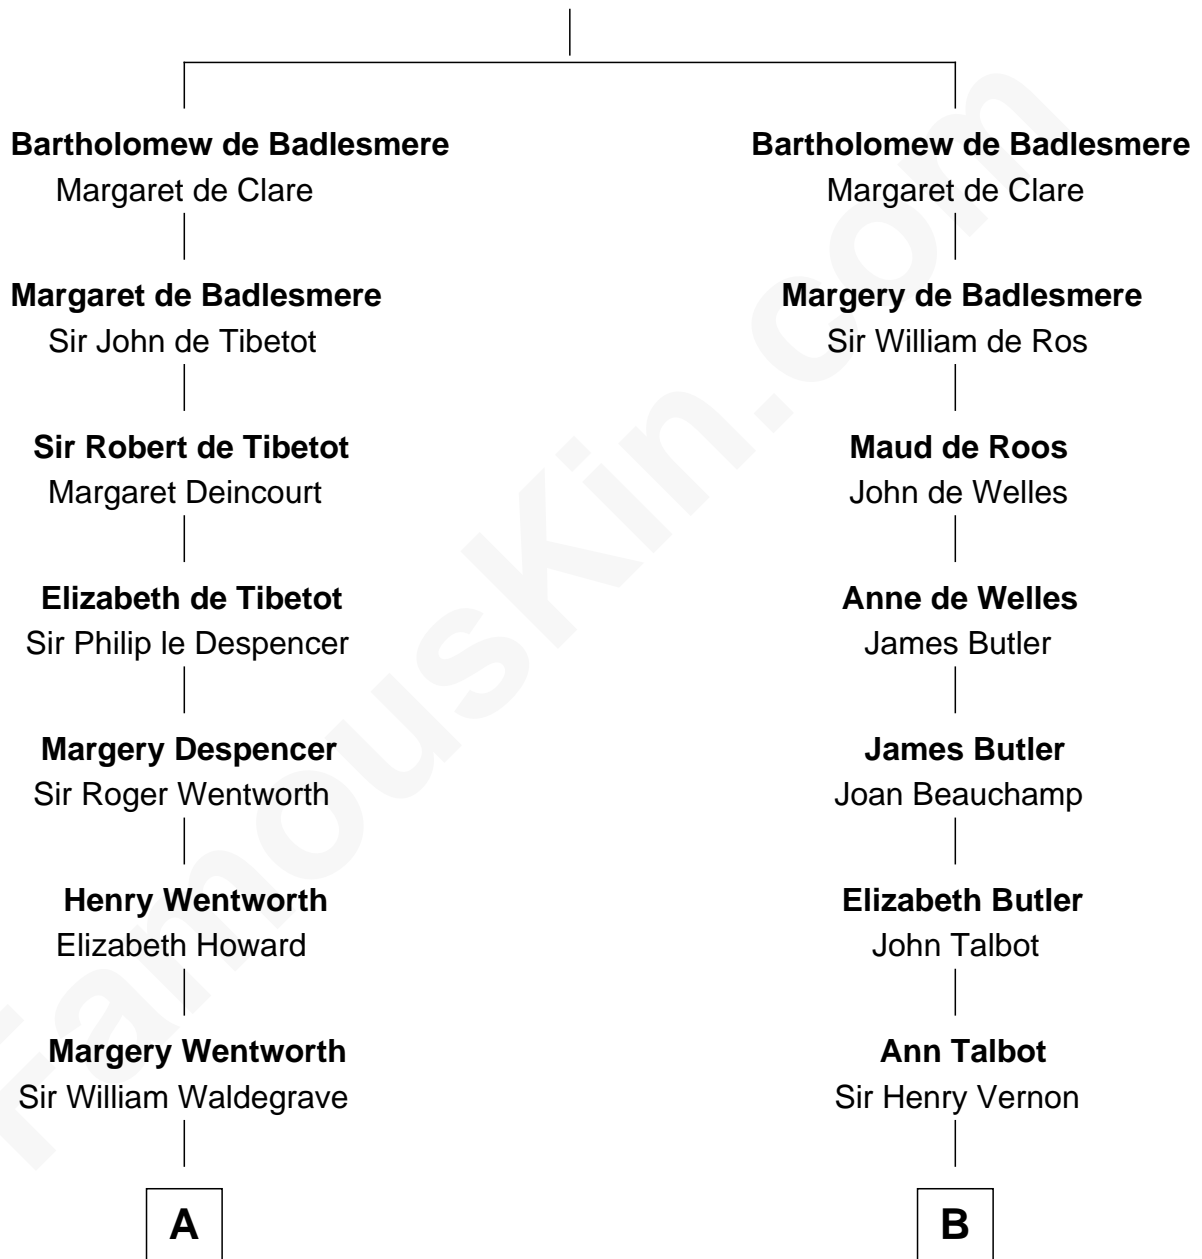

FamousKin.com

Relationship Chart of

Princess Diana

Princess of Wales

18th cousin 3 times removed of

C. W. Post
Founder of Post Cereals

Gunselm de Badlesmere

C

Frederick Spencer

Adelaide Horatia Elizabeth Seymour

Charles Robert Spencer

Margaret Baring

Albert Edward John Spencer

Cynthia Elinor Beatrix Hamilton

Edward John Spencer

Frances Ruth Burke Roche

Princess Diana

Princess of Wales

D

Caroline Cushman Lathrop

Charles Rollin Post

C. W. Post

Founder of Post Cereals

FamousKin.com