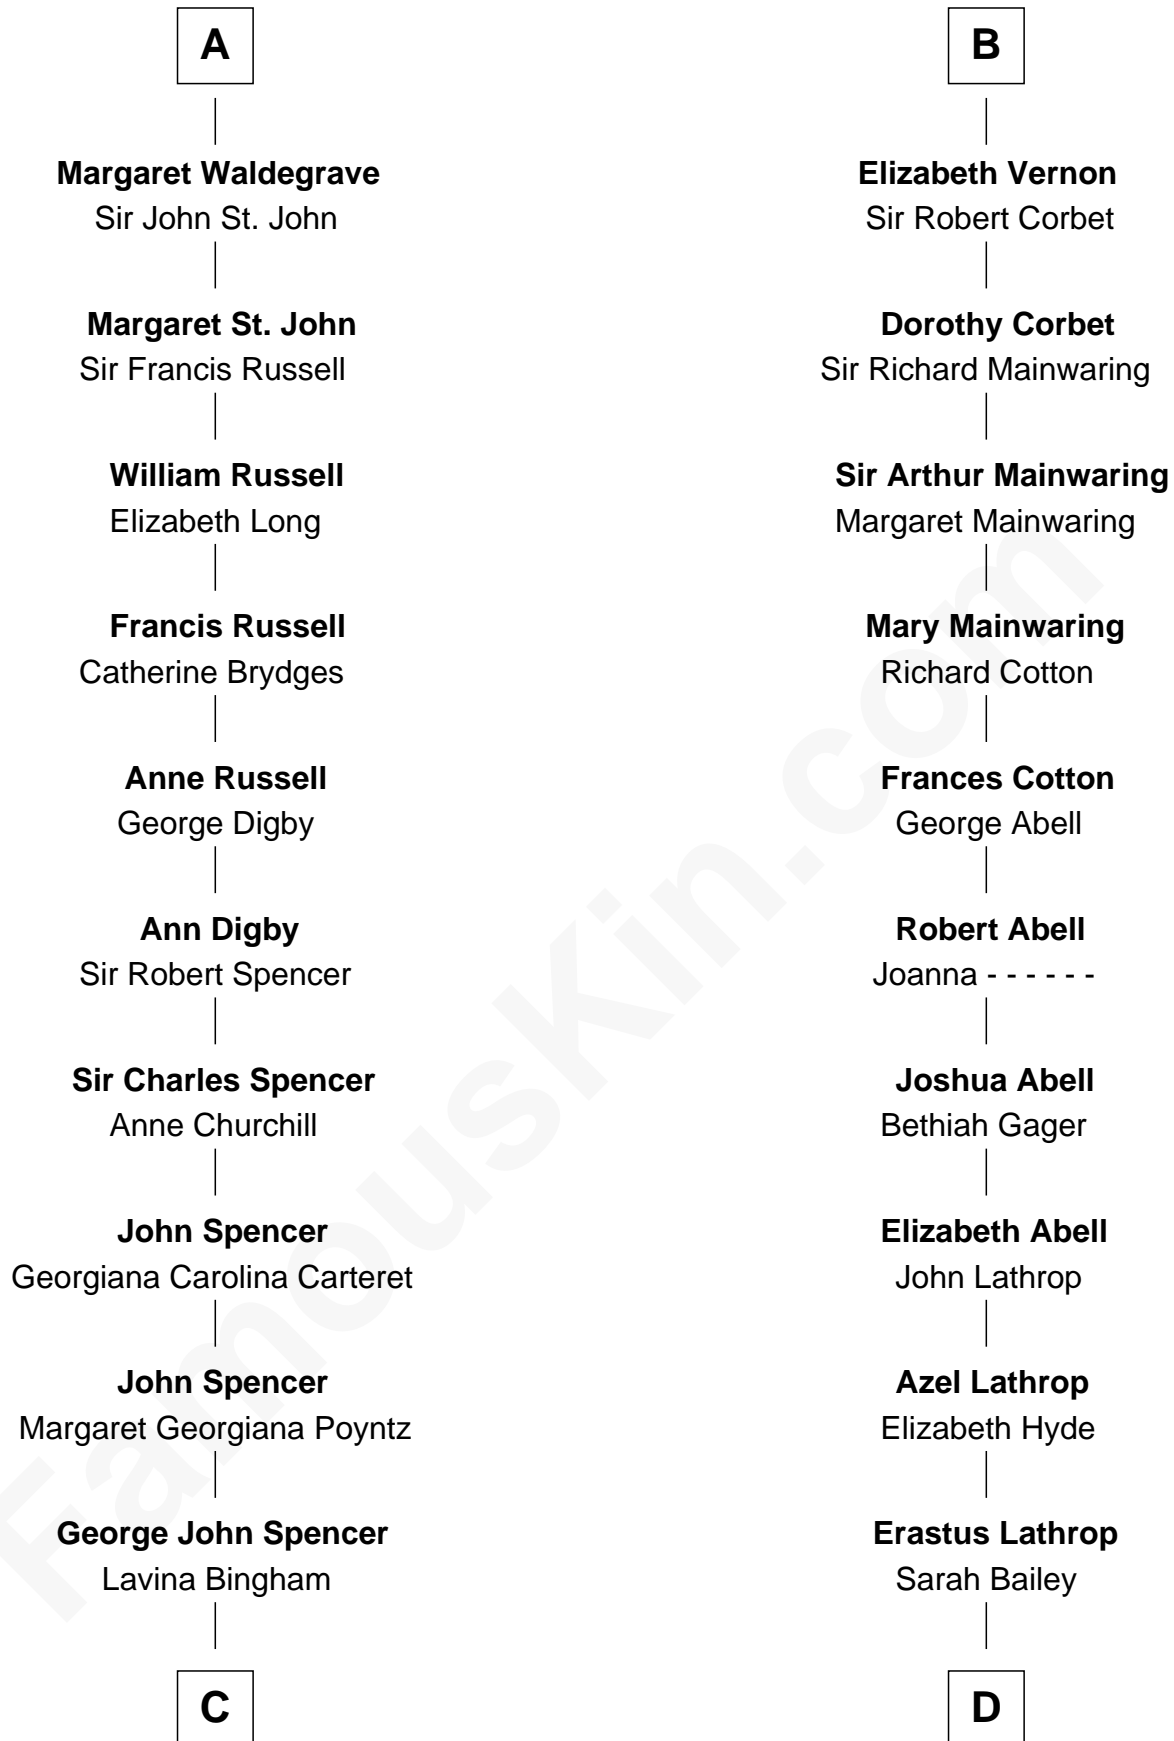

FamousKin.com

Relationship Chart of

Princess Diana

Princess of Wales

18th cousin 3 times removed of

C. W. Post
Founder of Post Cereals

Gunselm de Badlesmere

C

Frederick Spencer

Adelaide Horatia Elizabeth Seymour

Charles Robert Spencer

Margaret Baring

Albert Edward John Spencer

Cynthia Elinor Beatrix Hamilton

Edward John Spencer

Frances Ruth Burke Roche