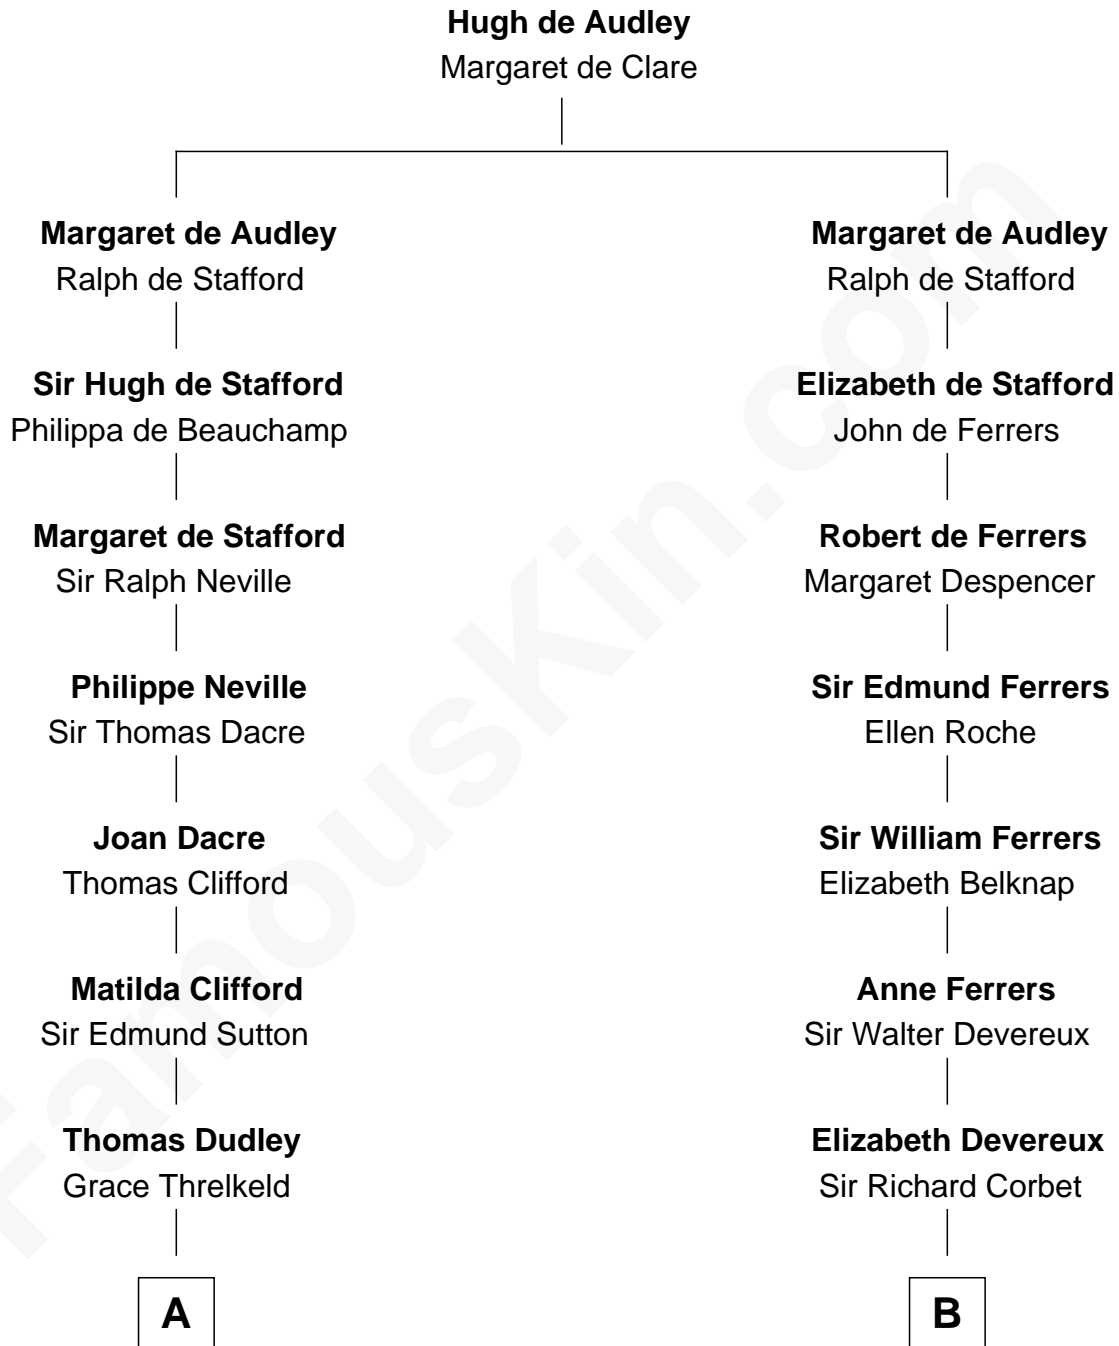

FamousKin.com

Relationship Chart of

Princess Diana

Princess of Wales

18th cousin 1 time removed of

C. W. Post
Founder of Post Cereals

C

Albert Edward John Spencer
Cynthia Elinor Beatrix Hamilton

Edward John Spencer
Frances Ruth Burke Roche

Princess Diana
Princess of Wales

D

Caroline Cushman Lathrop
Charles Rollin Post

C. W. Post
Founder of Post Cereals

FamousKin.com