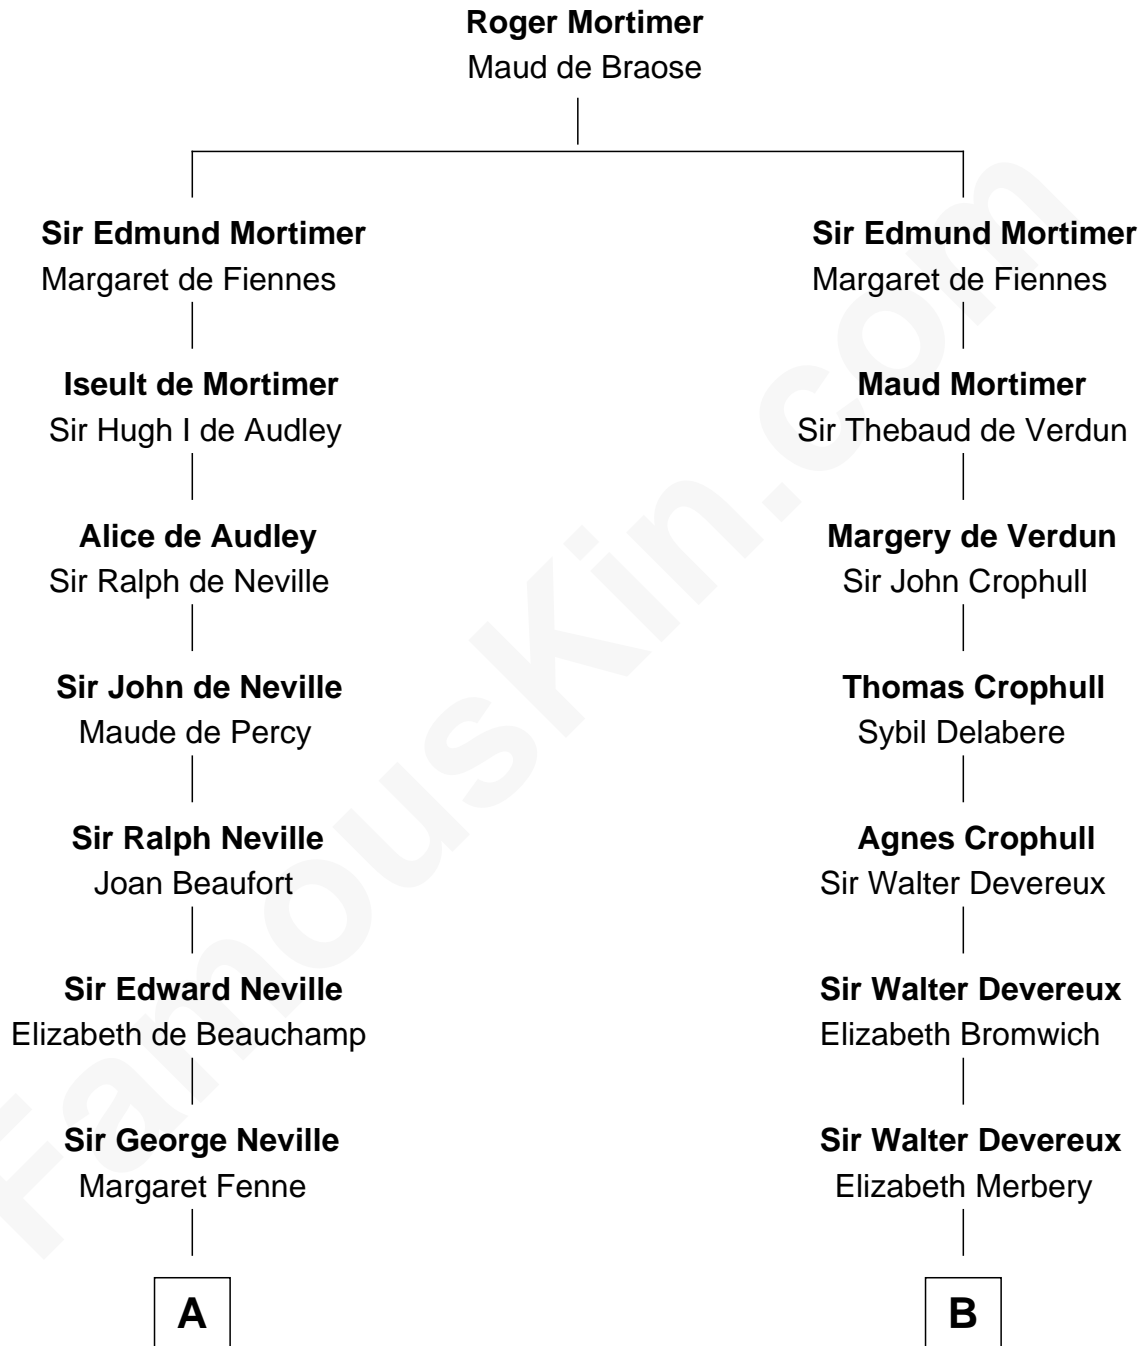

FamousKin.com Relationship Chart of

Princess Diana

Princess of Wales

20th cousin 1 time removed of

C. W. Post

Founder of Post Cereals

C

Frederick Spencer
Adelaide Horatia Elizabeth Seymour

Charles Robert Spencer
Margaret Baring

Albert Edward John Spencer
Cynthia Elinor Beatrix Hamilton

Edward John Spencer
Frances Ruth Burke Roche

Princess Diana
Princess of Wales

D

Azel Lathrop
Elizabeth Hyde