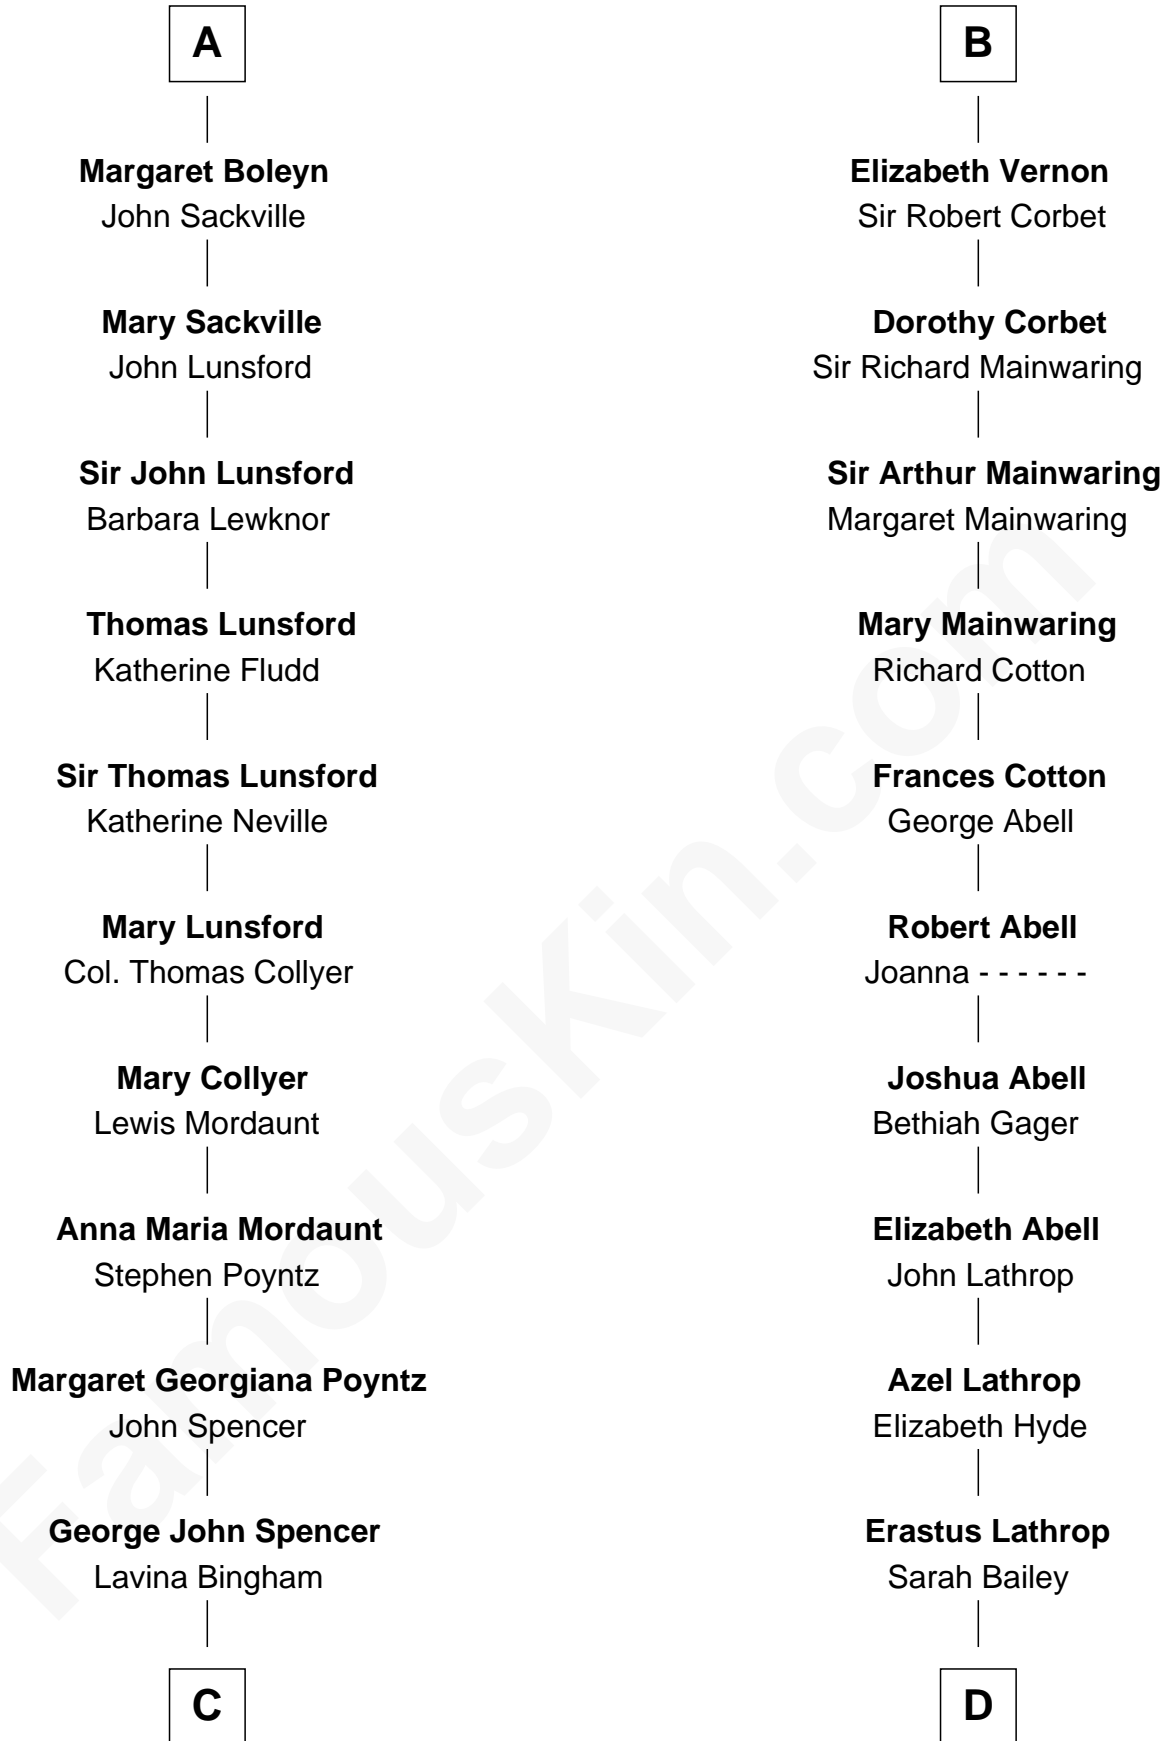

FamousKin.com

Relationship Chart of Princess Diana

Princess of Wales

18th cousin 3 times removed of

C. W. Post
 Founder of Post Cereals

John de Vaux

C

Frederick Spencer

Adelaide Horatia Elizabeth Seymour

Charles Robert Spencer

Margaret Baring

Albert Edward John Spencer

Cynthia Elinor Beatrix Hamilton

Edward John Spencer

Frances Ruth Burke Roche

Princess Diana

Princess of Wales

D

Caroline Cushman Lathrop

Charles Rollin Post

C. W. Post

Founder of Post Cereals

FamousKin.com