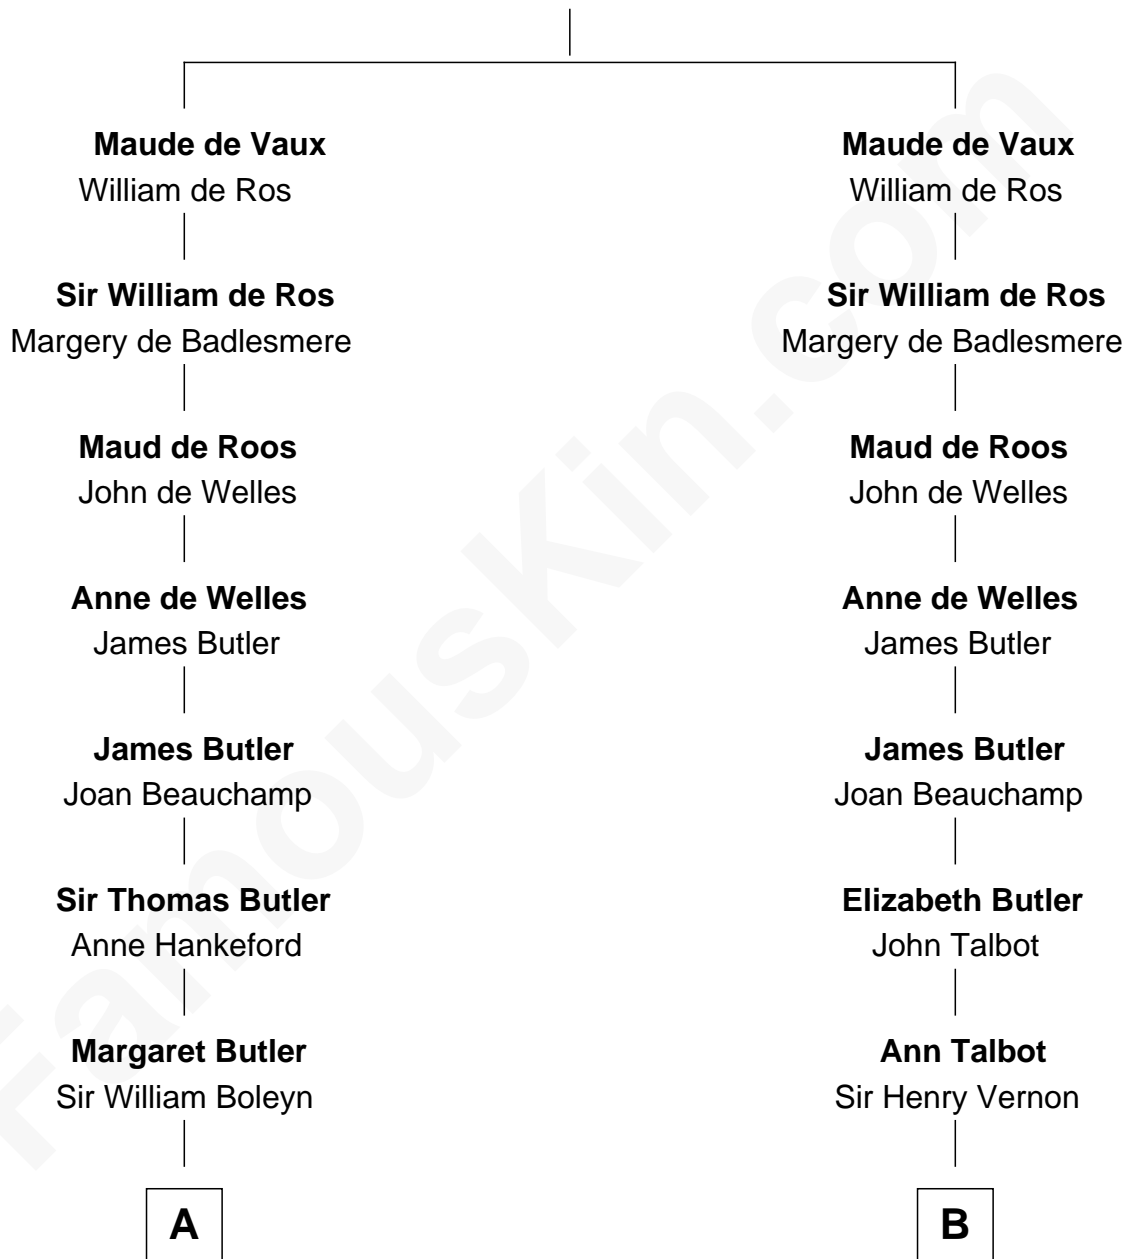

FamousKin.com

Relationship Chart of Princess Diana

Princess of Wales

18th cousin 3 times removed of

C. W. Post
 Founder of Post Cereals

John de Vaux

C

Frederick Spencer

Adelaide Horatia Elizabeth Seymour

Charles Robert Spencer

Margaret Baring

Albert Edward John Spencer

Cynthia Elinor Beatrix Hamilton

Edward John Spencer

Frances Ruth Burke Roche

Princess Diana