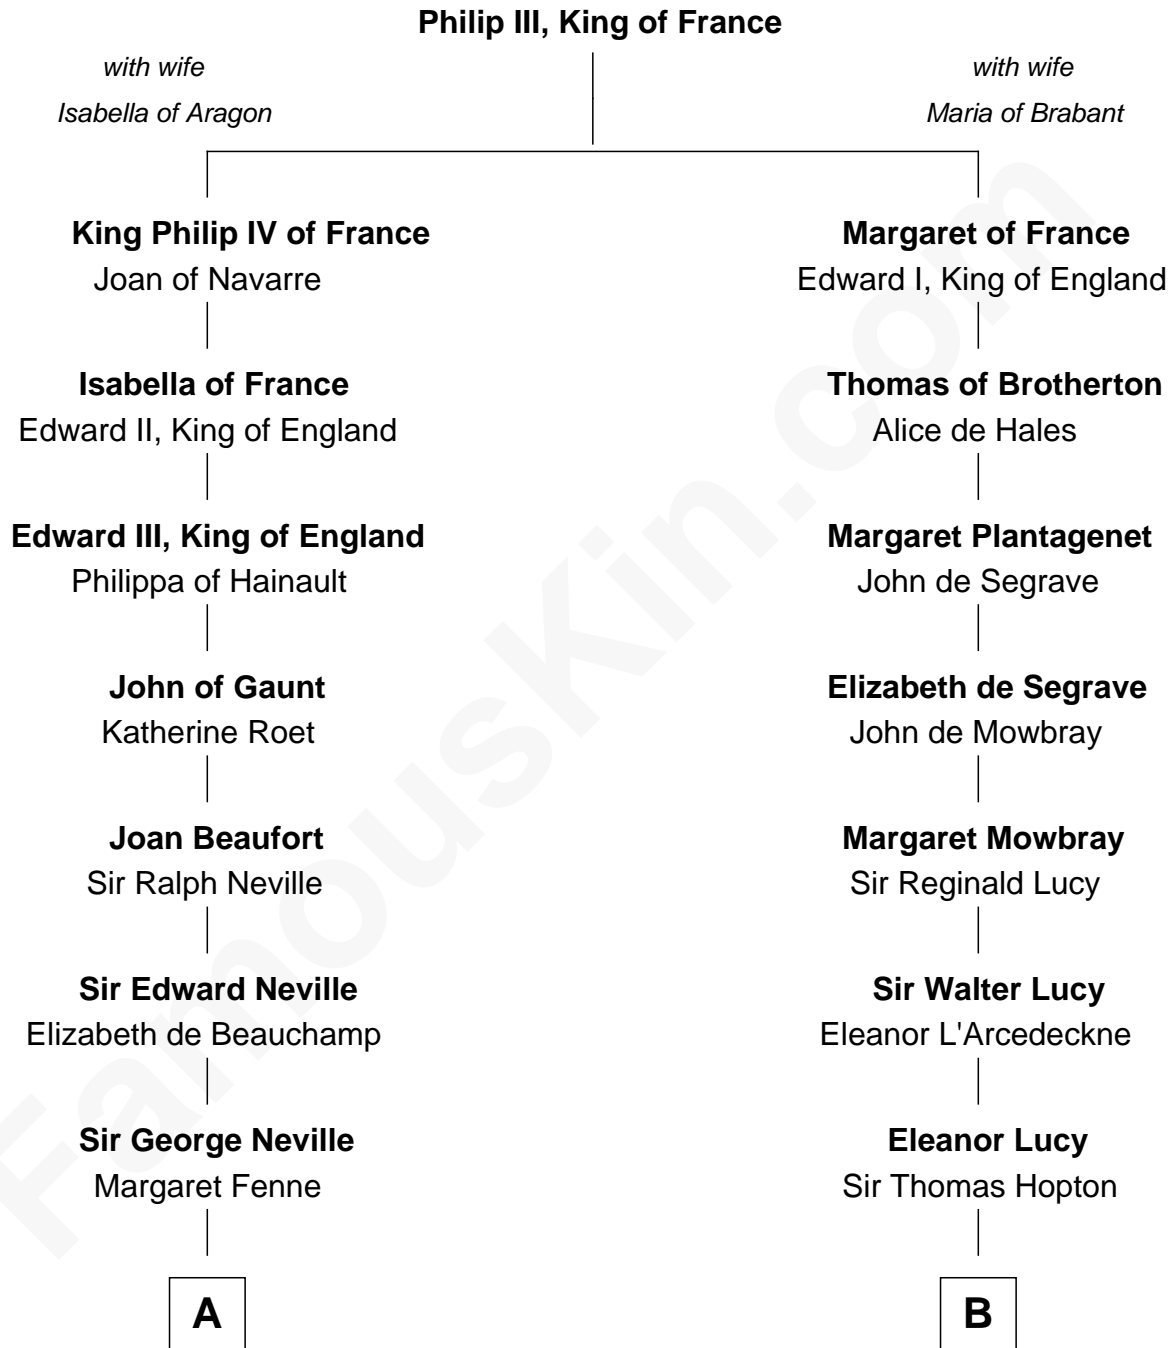

FamousKin.com

Relationship Chart of

Princess Diana

Princess of Wales

20th cousin 1 time removed of

C. W. Post
Founder of Post Cereals

C

Frederick Spencer
Adelaide Horatia Elizabeth Seymour

Charles Robert Spencer
Margaret Baring

Albert Edward John Spencer
Cynthia Elinor Beatrix Hamilton

Edward John Spencer
Frances Ruth Burke Roche

Princess Diana
Princess of Wales

D

Azel Lathrop
Elizabeth Hyde