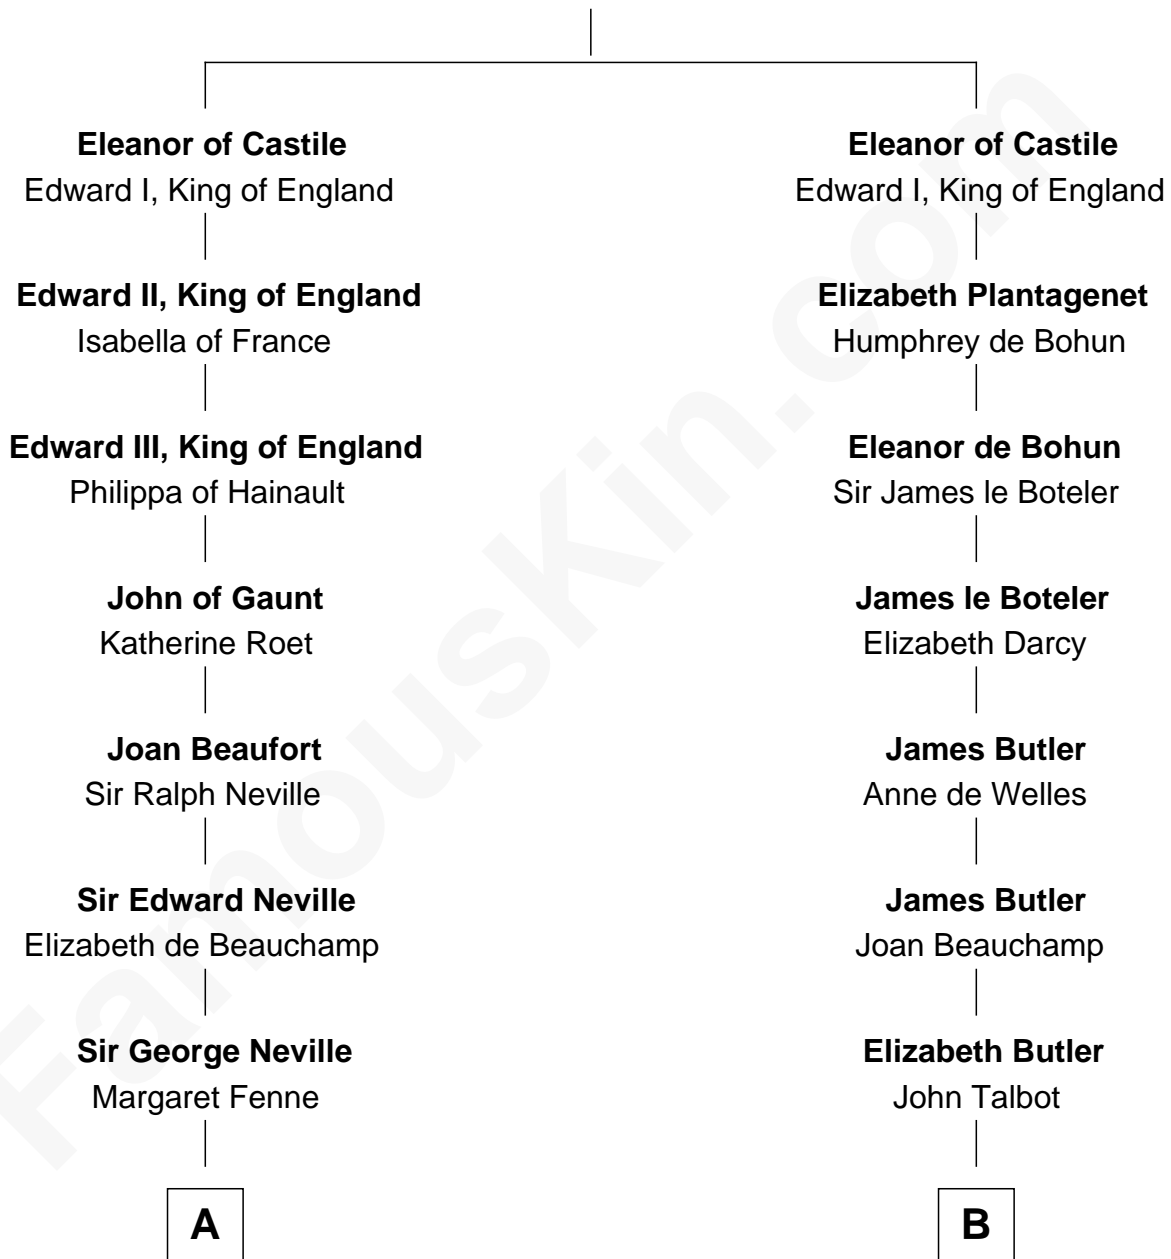

FamousKin.com

Relationship Chart of

Princess Diana

Princess of Wales

19th cousin 2 times removed of

C. W. Post
Founder of Post Cereals

Ferdinand III, King of Castile
Joanna of Ponthieu

C

Frederick Spencer

Adelaide Horatia Elizabeth Seymour

Charles Robert Spencer

Margaret Baring

Albert Edward John Spencer

Cynthia Elinor Beatrix Hamilton

Edward John Spencer

Frances Ruth Burke Roche

Princess Diana

Princess of Wales

D

Erastus Lathrop

Sarah Bailey

Caroline Cushman Lathrop

Charles Rollin Post

C. W. Post