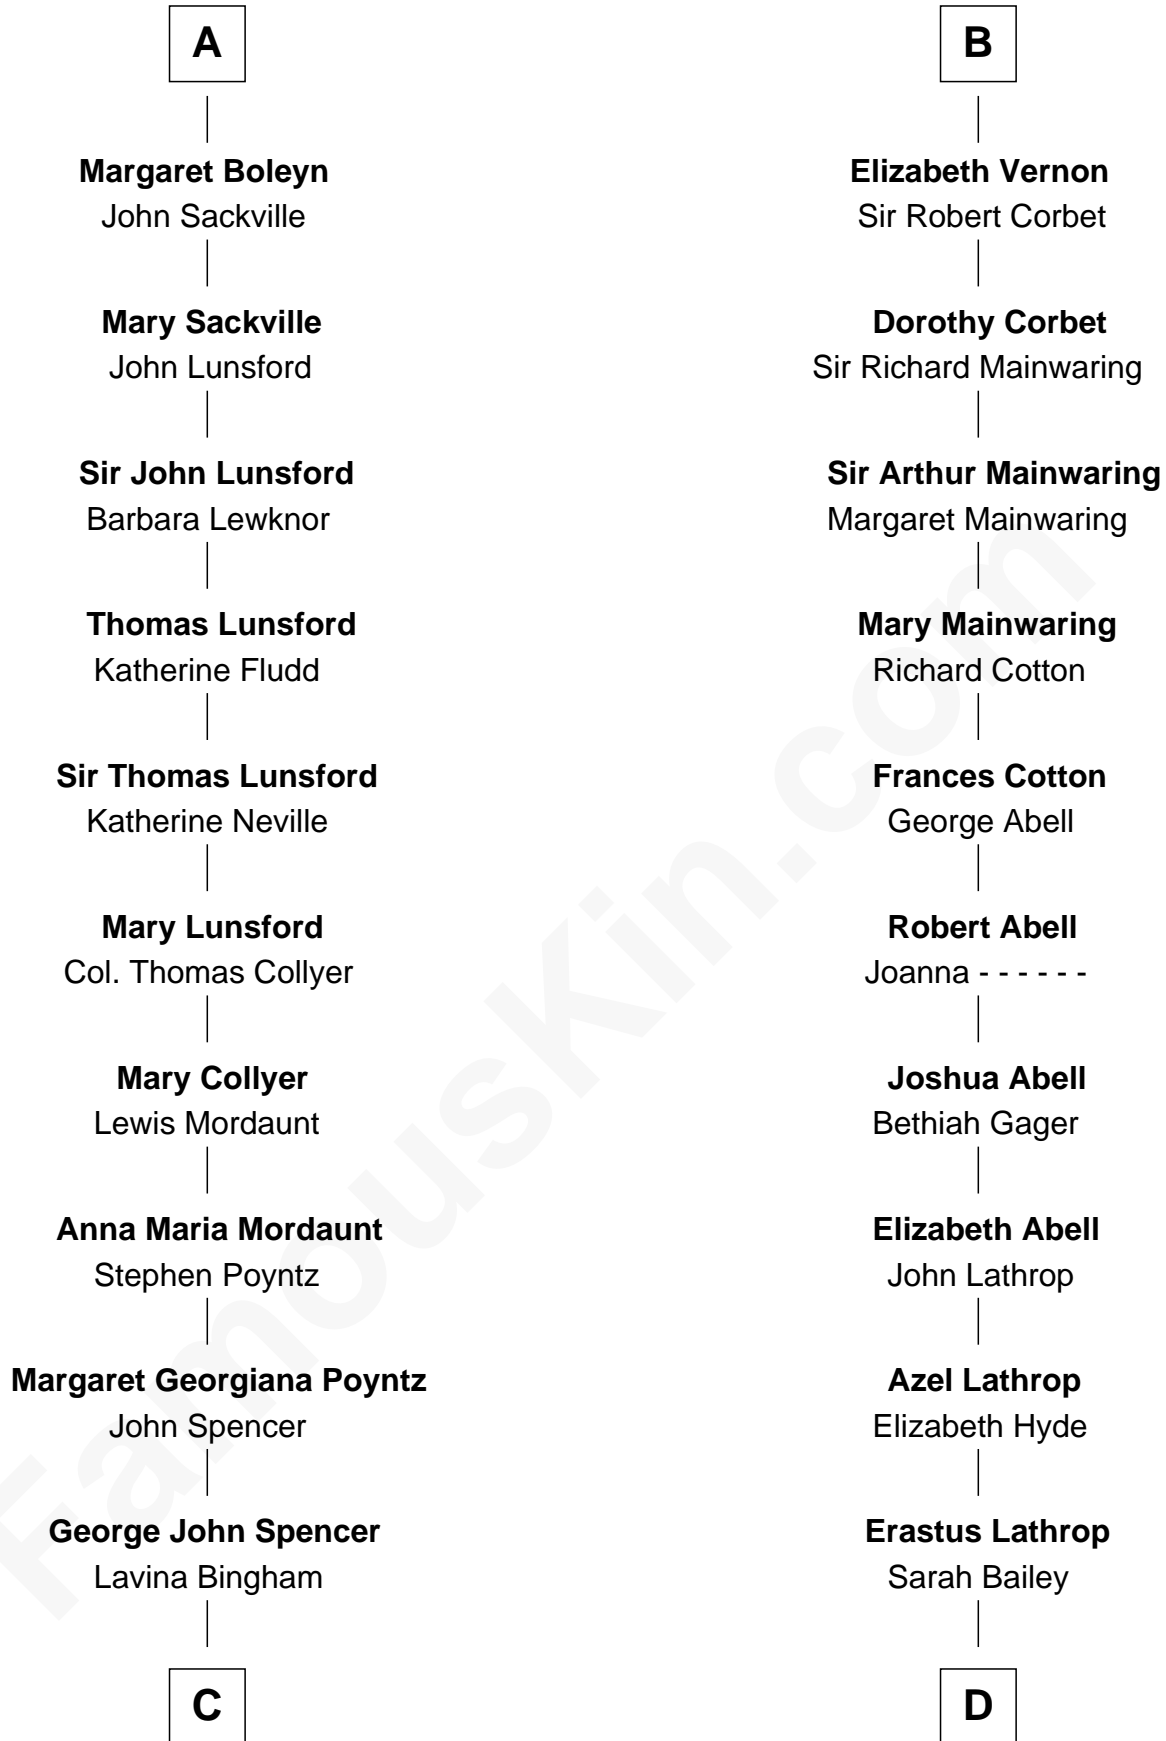

FamousKin.com

Relationship Chart of

Princess Diana

Princess of Wales

18th cousin 3 times removed of

C. W. Post
Founder of Post Cereals

Sir William de Aton

C

Frederick Spencer

Adelaide Horatia Elizabeth Seymour

Charles Robert Spencer

Margaret Baring

Albert Edward John Spencer

Cynthia Elinor Beatrix Hamilton

Edward John Spencer

Frances Ruth Burke Roche