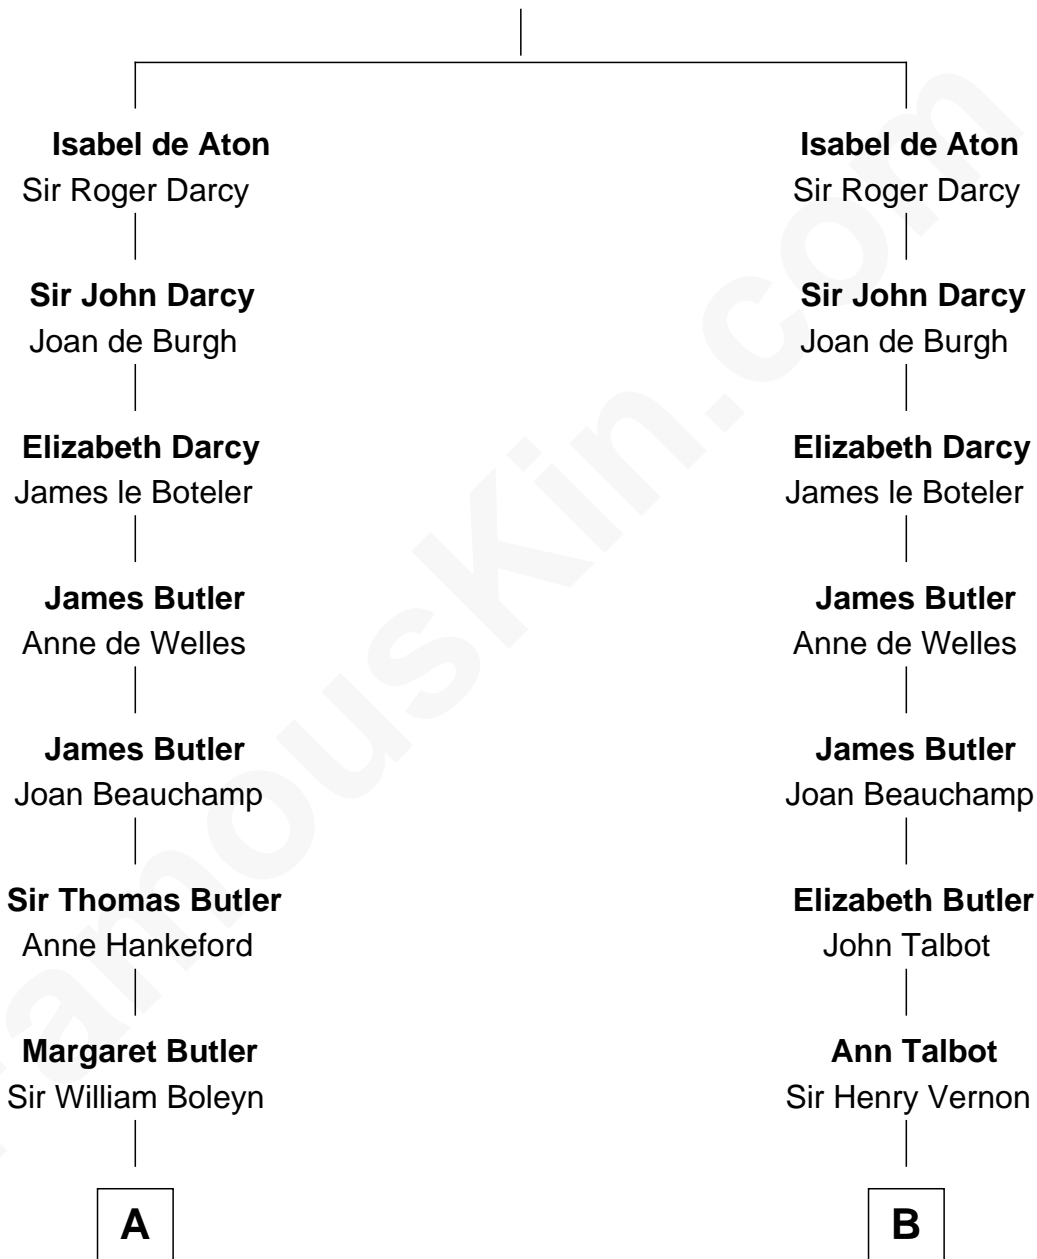

FamousKin.com

Relationship Chart of

Princess Diana

Princess of Wales

18th cousin 3 times removed of

C. W. Post
Founder of Post Cereals

Sir William de Aton

C

Frederick Spencer

Adelaide Horatia Elizabeth Seymour

Charles Robert Spencer

Margaret Baring

Albert Edward John Spencer

Cynthia Elinor Beatrix Hamilton

Edward John Spencer

Frances Ruth Burke Roche

Princess Diana

Princess of Wales

D

Caroline Cushman Lathrop

Charles Rollin Post

C. W. Post

Founder of Post Cereals

FamousKin.com