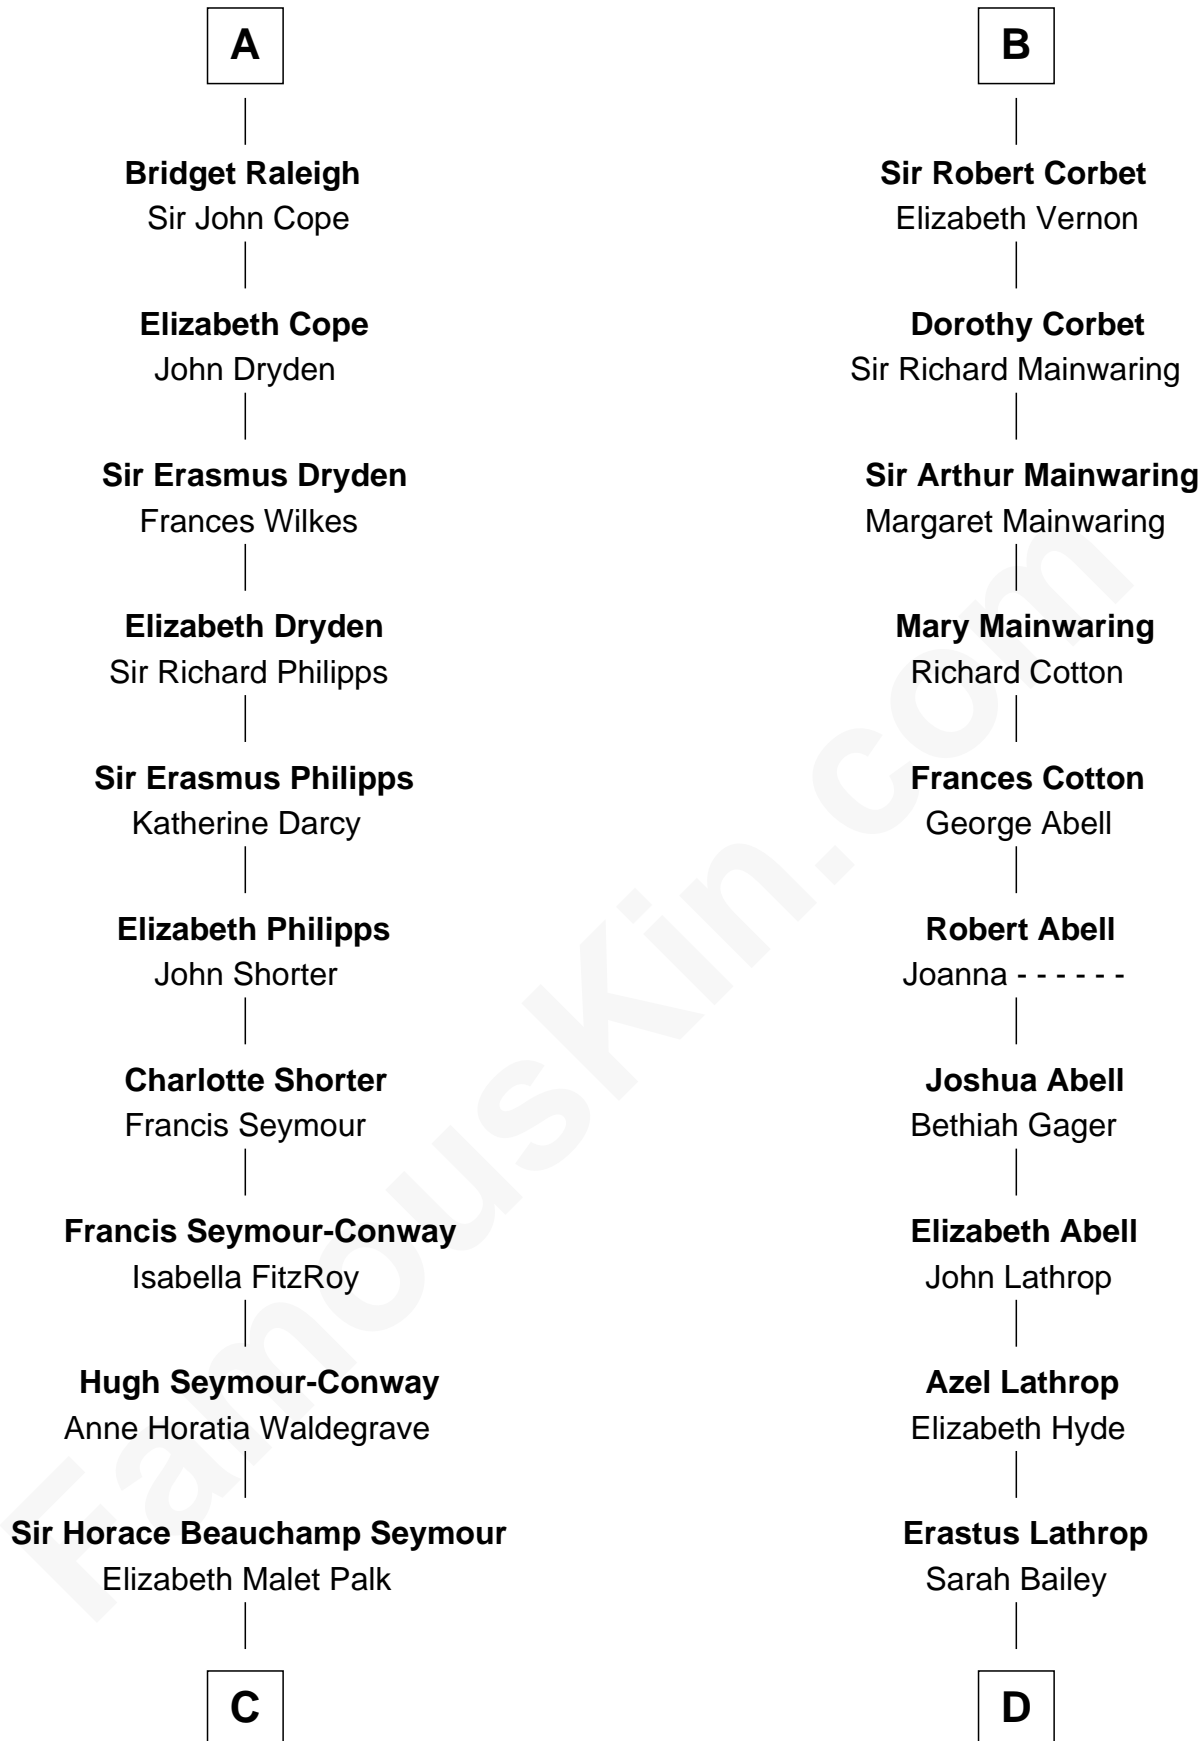

FamousKin.com

Relationship Chart of

Princess Diana

Princess of Wales

18th cousin 3 times removed of

C. W. Post
Founder of Post Cereals

Sir William de Ferrers

Anne de Ferrers
Sir Edward le Despencer

A

Anne de Ferrers
Sir Edward le Despencer

Edward Despencer
Elizabeth Burghersh

Margaret Despencer
Robert de Ferrers

Sir Edmund Ferrers
Ellen Roche

Sir William Ferrers
Elizabeth Belknap

Anne Ferrers
Sir Walter Devereux

Elizabeth Devereux
Sir Richard Corbet

B

C

Adelaide Horatia Elizabeth Seymour

Frederick Spencer

Charles Robert Spencer

Margaret Baring

Albert Edward John Spencer