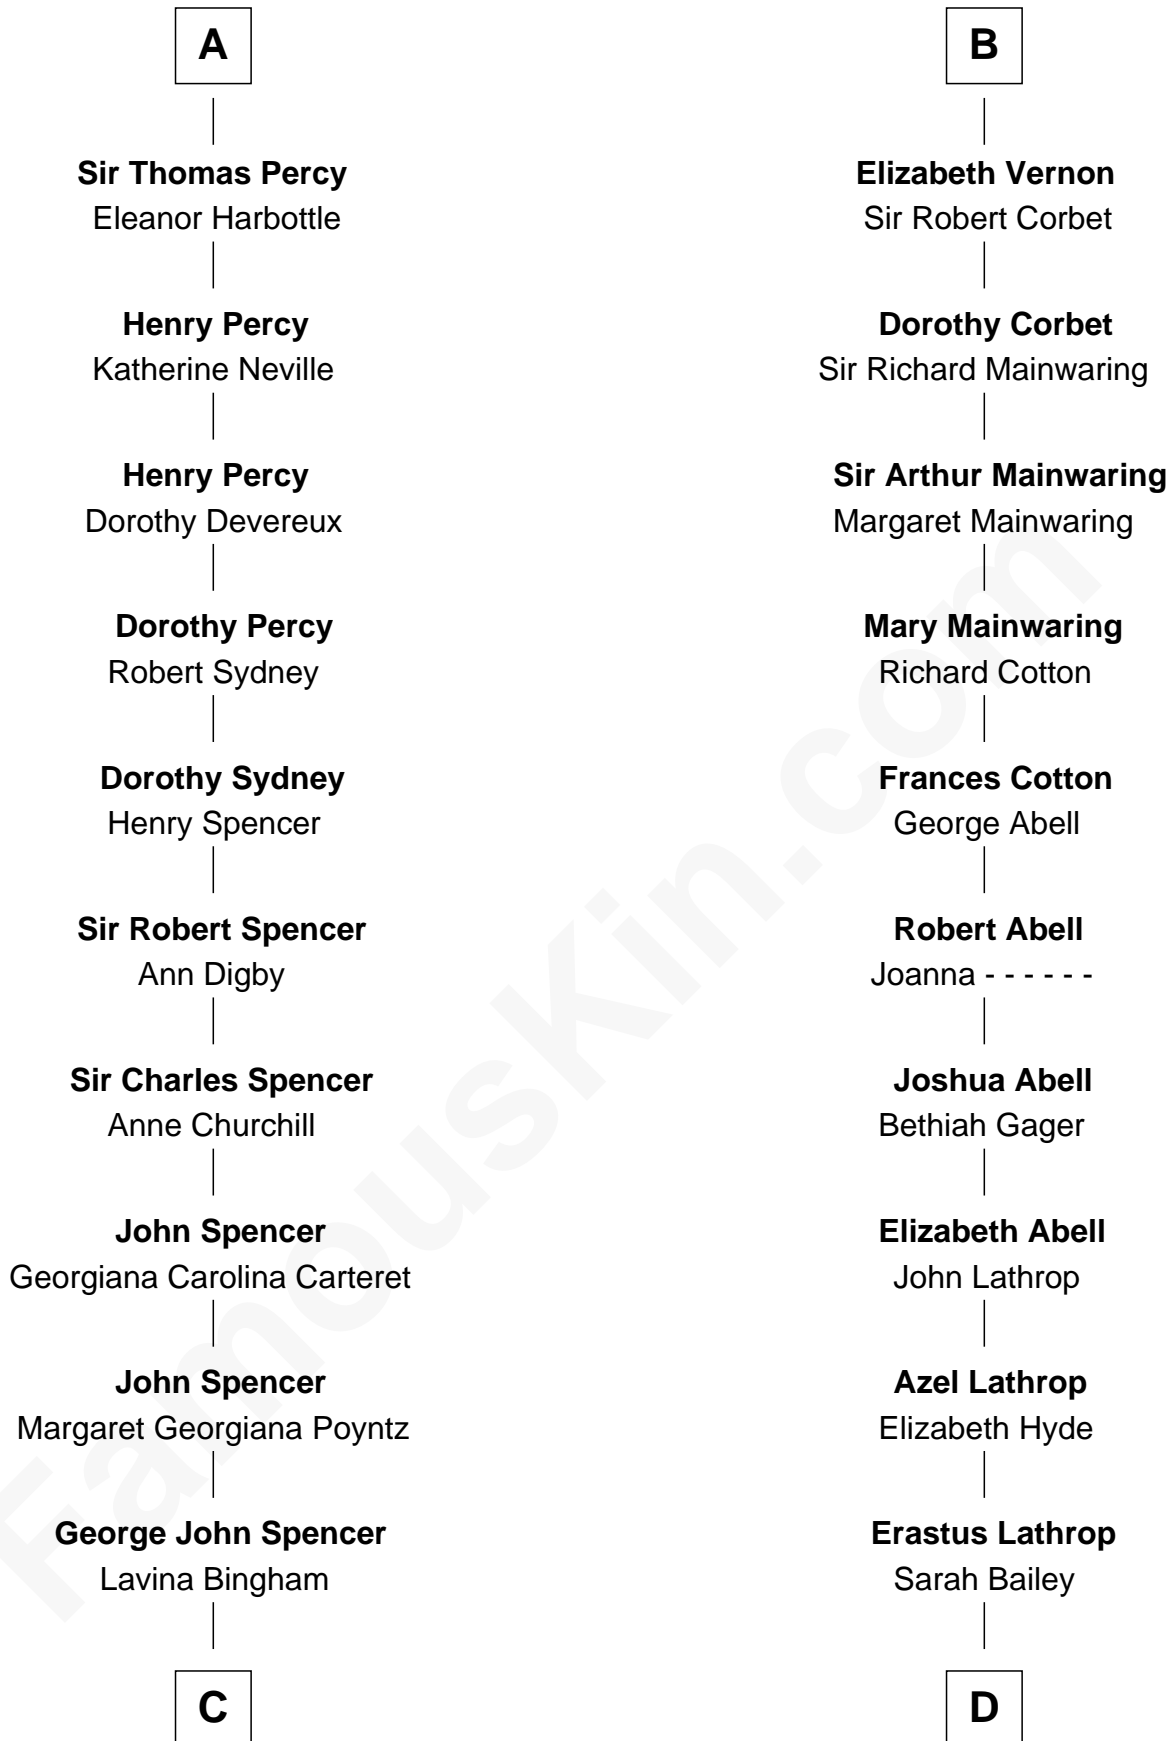

FamousKin.com

Relationship Chart of

Princess Diana

Princess of Wales

18th cousin 3 times removed of

C. W. Post
Founder of Post Cereals

C

Frederick Spencer

Adelaide Horatia Elizabeth Seymour

Charles Robert Spencer

Margaret Baring

Albert Edward John Spencer

Cynthia Elinor Beatrix Hamilton

Edward John Spencer

Frances Ruth Burke Roche

Princess Diana

Princess of Wales

D

Caroline Cushman Lathrop

Charles Rollin Post

C. W. Post

Founder of Post Cereals

FamousKin.com