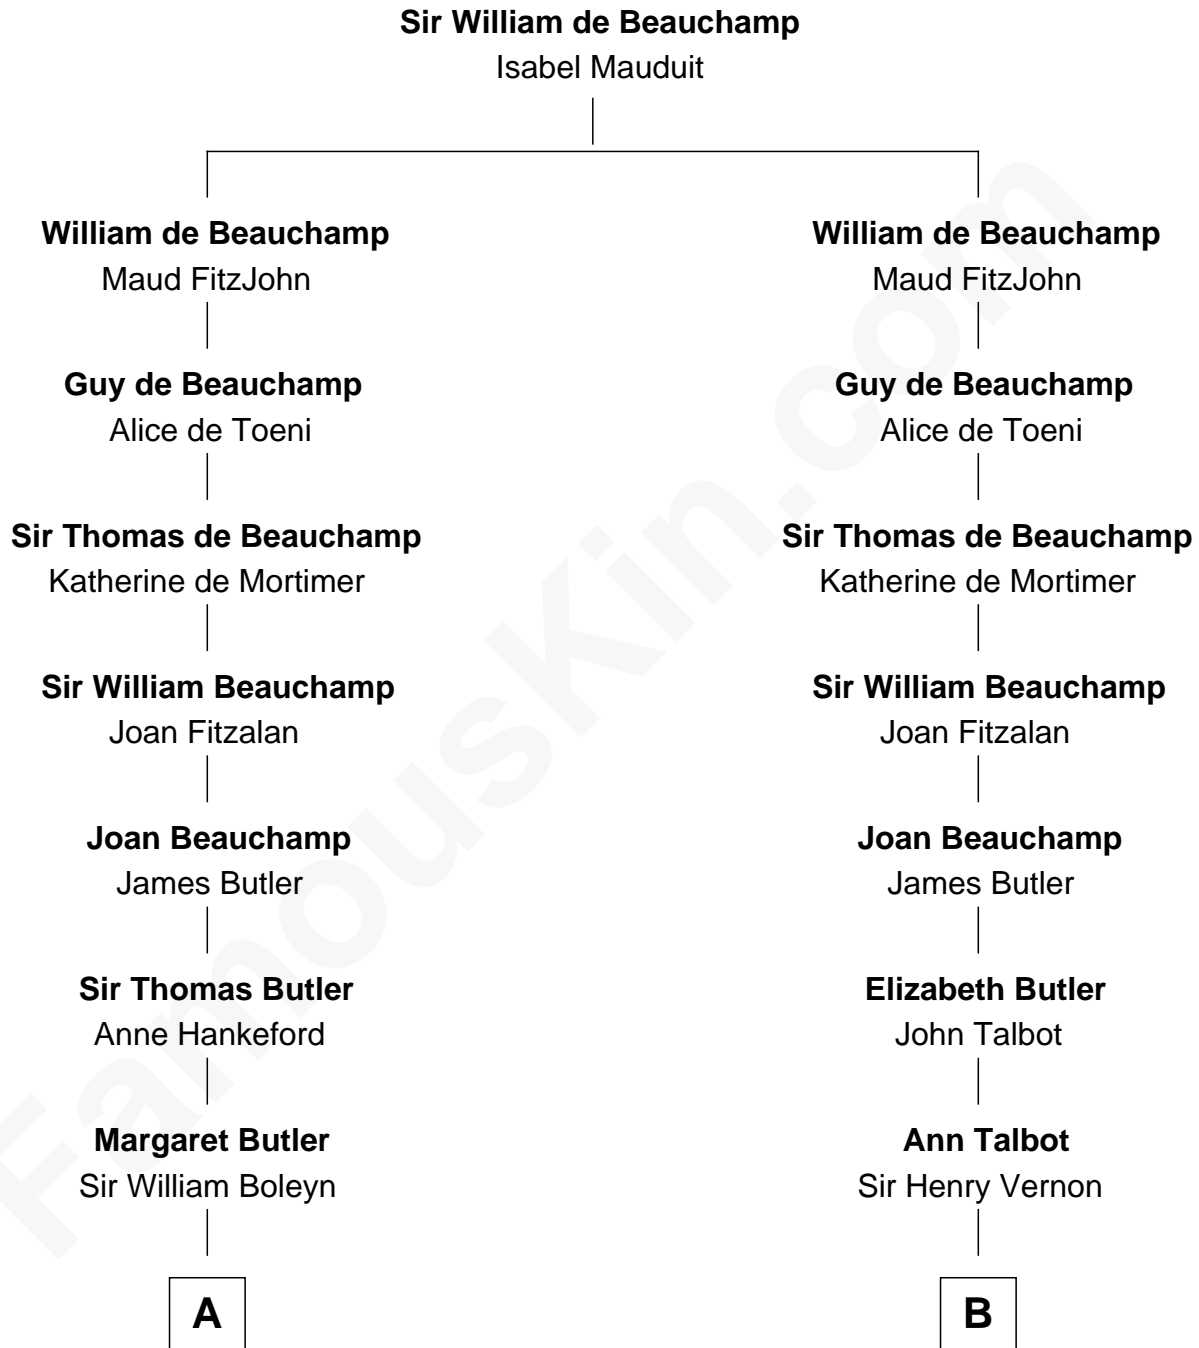

## Relationship Chart of

### Princess Diana

*Princess of Wales*

18th cousin 3 times removed of

**C. W. Post**  
*Founder of Post Cereals*

**C**

**Frederick Spencer**

Adelaide Horatia Elizabeth Seymour

**Charles Robert Spencer**

Margaret Baring

**Albert Edward John Spencer**

Cynthia Elinor Beatrix Hamilton

**Edward John Spencer**

Frances Ruth Burke Roche

**Princess Diana**

*Princess of Wales*

**D**