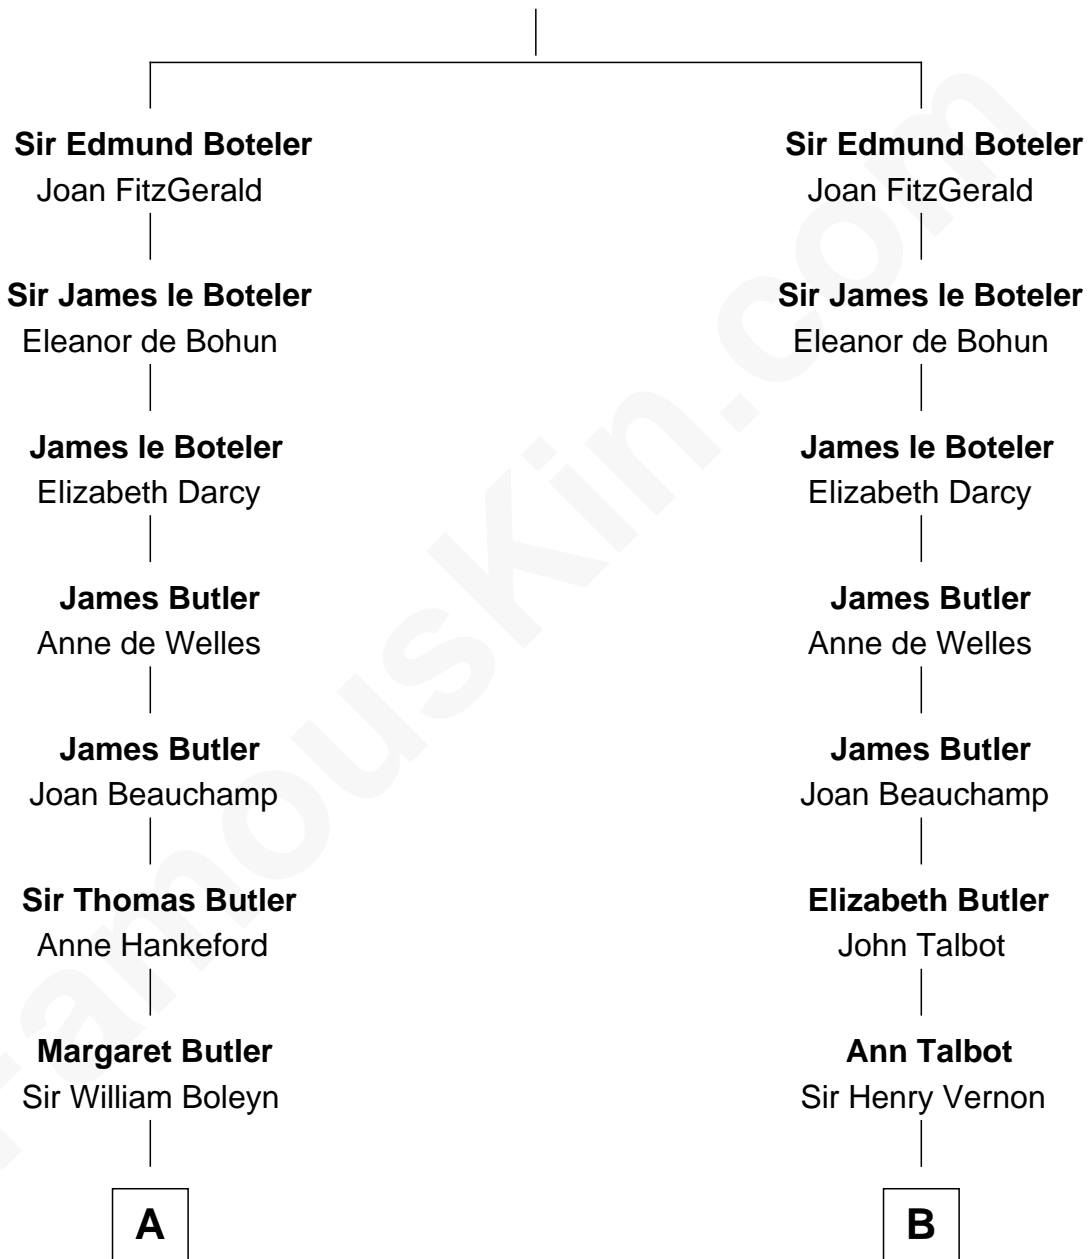

FamousKin.com

Relationship Chart of

Princess Diana

Princess of Wales

18th cousin 3 times removed of

C. W. Post
Founder of Post Cereals

Thebaud le Boteler
Joan FitzJohn

C

Frederick Spencer

Adelaide Horatia Elizabeth Seymour

Charles Robert Spencer

Margaret Baring

Albert Edward John Spencer

Cynthia Elinor Beatrix Hamilton

Edward John Spencer

Frances Ruth Burke Roche