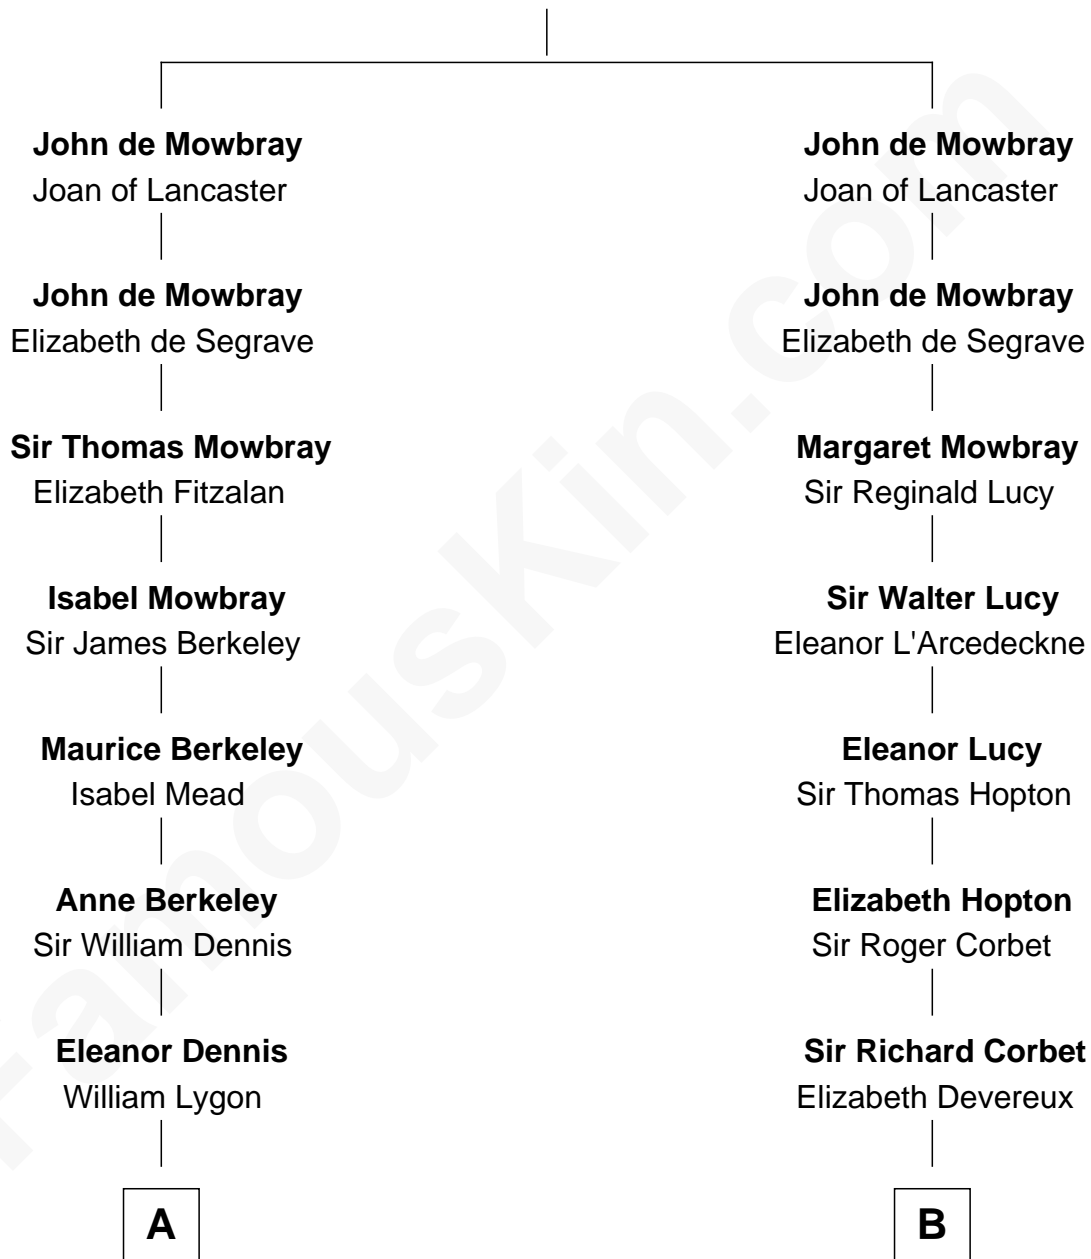

FamousKin.com

Relationship Chart of

Princess Diana

Princess of Wales

18th cousin 2 times removed of

C. W. Post
Founder of Post Cereals

Sir John de Mowbray
Aline de Braiose

FamousKin.com