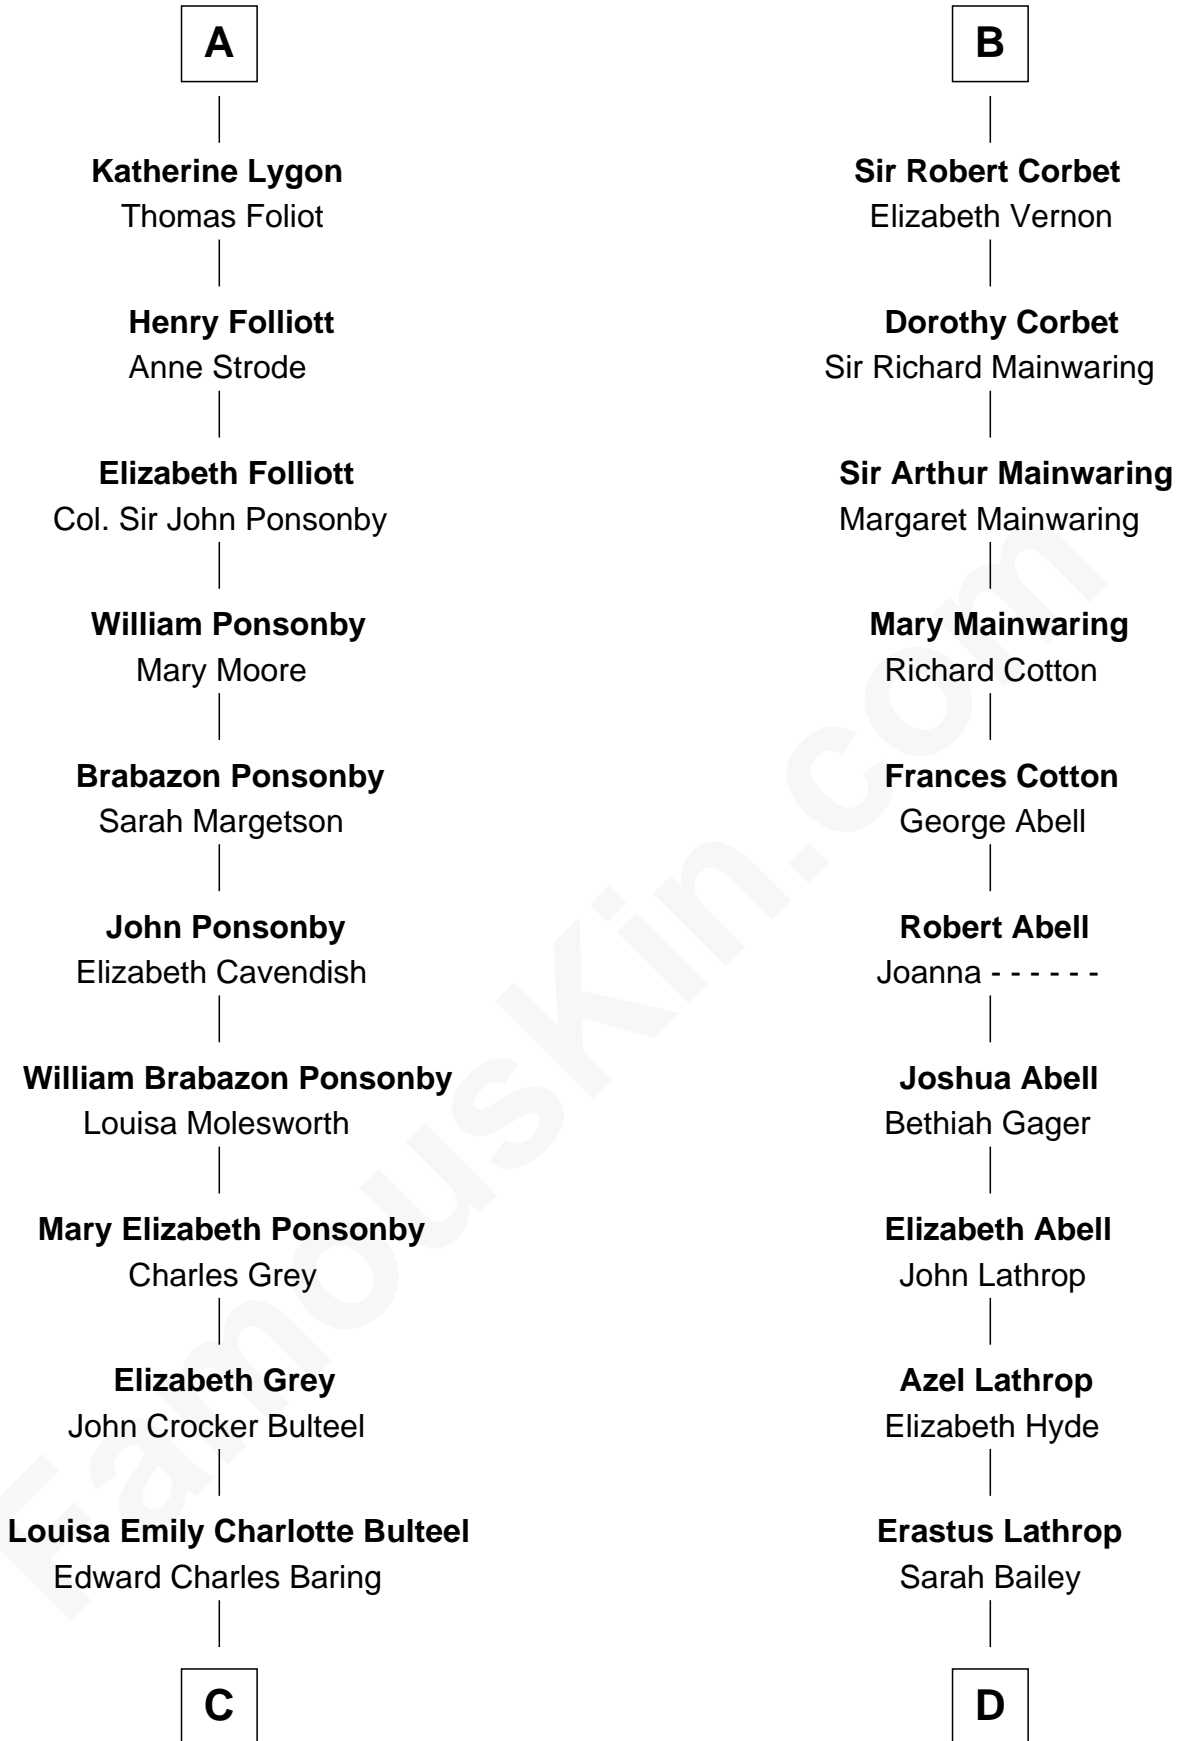

FamousKin.com

Relationship Chart of

Princess Diana

Princess of Wales

18th cousin 2 times removed of

C. W. Post
Founder of Post Cereals

Sir John de Mowbray
Aline de Braiose

FamousKin.com