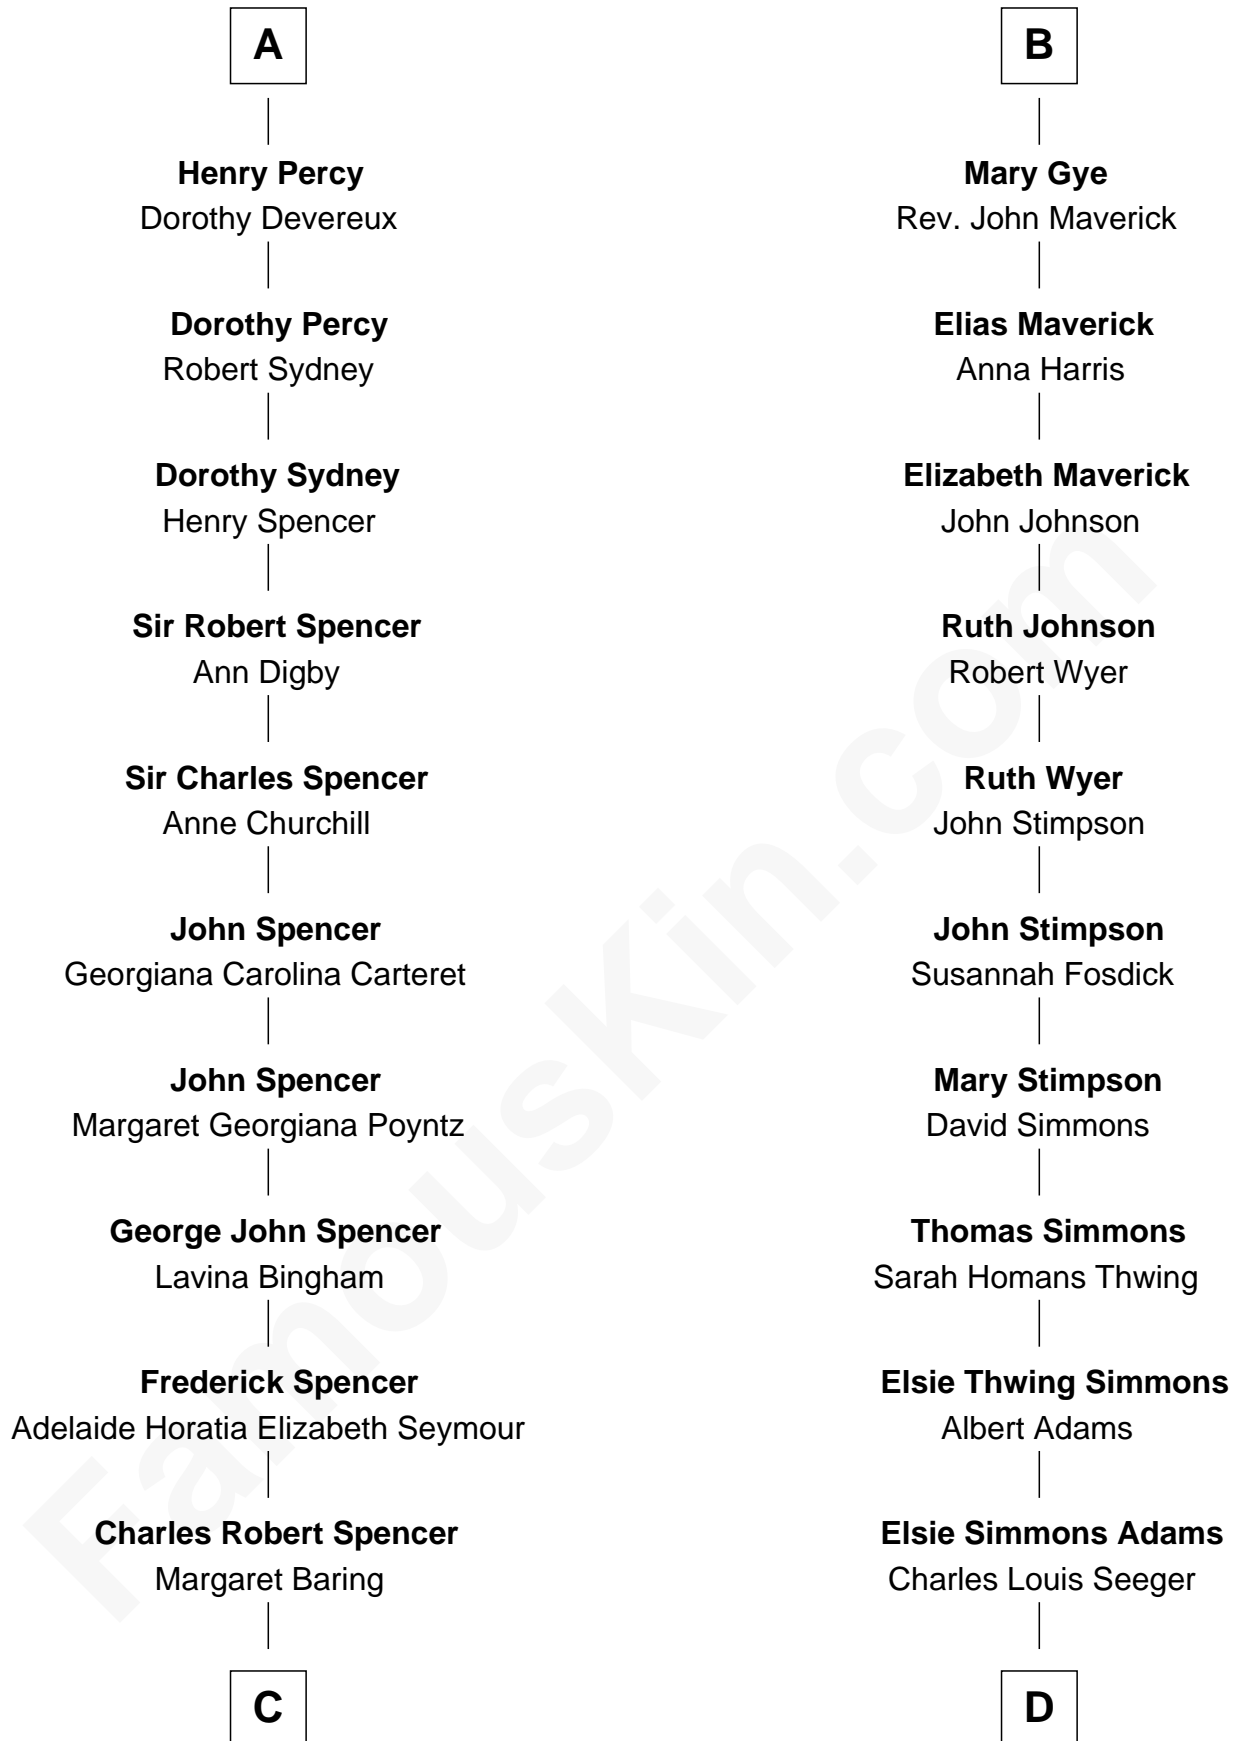

# FamousKin.com Relationship Chart of

**Princess Diana**

*Princess of Wales*

18th cousin 1 time removed of

**Pete Seeger**

*American Folk Singer*

**Richard Fitzalan**  
Eleanor Plantagenet

**Alice Fitzalan**  
Sir Thomas de Holand

**Margaret de Holand**  
Sir John Beaufort

**Edmund Beaufort**  
Eleanor Beauchamp

**Eleanor Beaufort**  
Sir Robert Spencer

**Catherine Spencer**  
Henry Algernon Percy

**Sir Thomas Percy**  
Eleanor Harbottle

**Henry Percy**  
Katherine Neville

**A**

**John Fitzalan**  
Eleanor Maltravers

**Joan Fitzalan**  
Sir William Echyngam

**Joan Echyngam**  
Sir John Bayntun

**Henry Bayntun**  
-----

**Jane Bayntun**  
Thomas Prowse

**Mary Prowse**  
John Gye

**Robert Gye**  
Grace Dowrish

**B**

**C**

**Albert Edward John Spencer**  
Cynthia Elinor Beatrix Hamilton

**Edward John Spencer**  
Frances Ruth Burke Roche

**Princess Diana**  
*Princess of Wales*