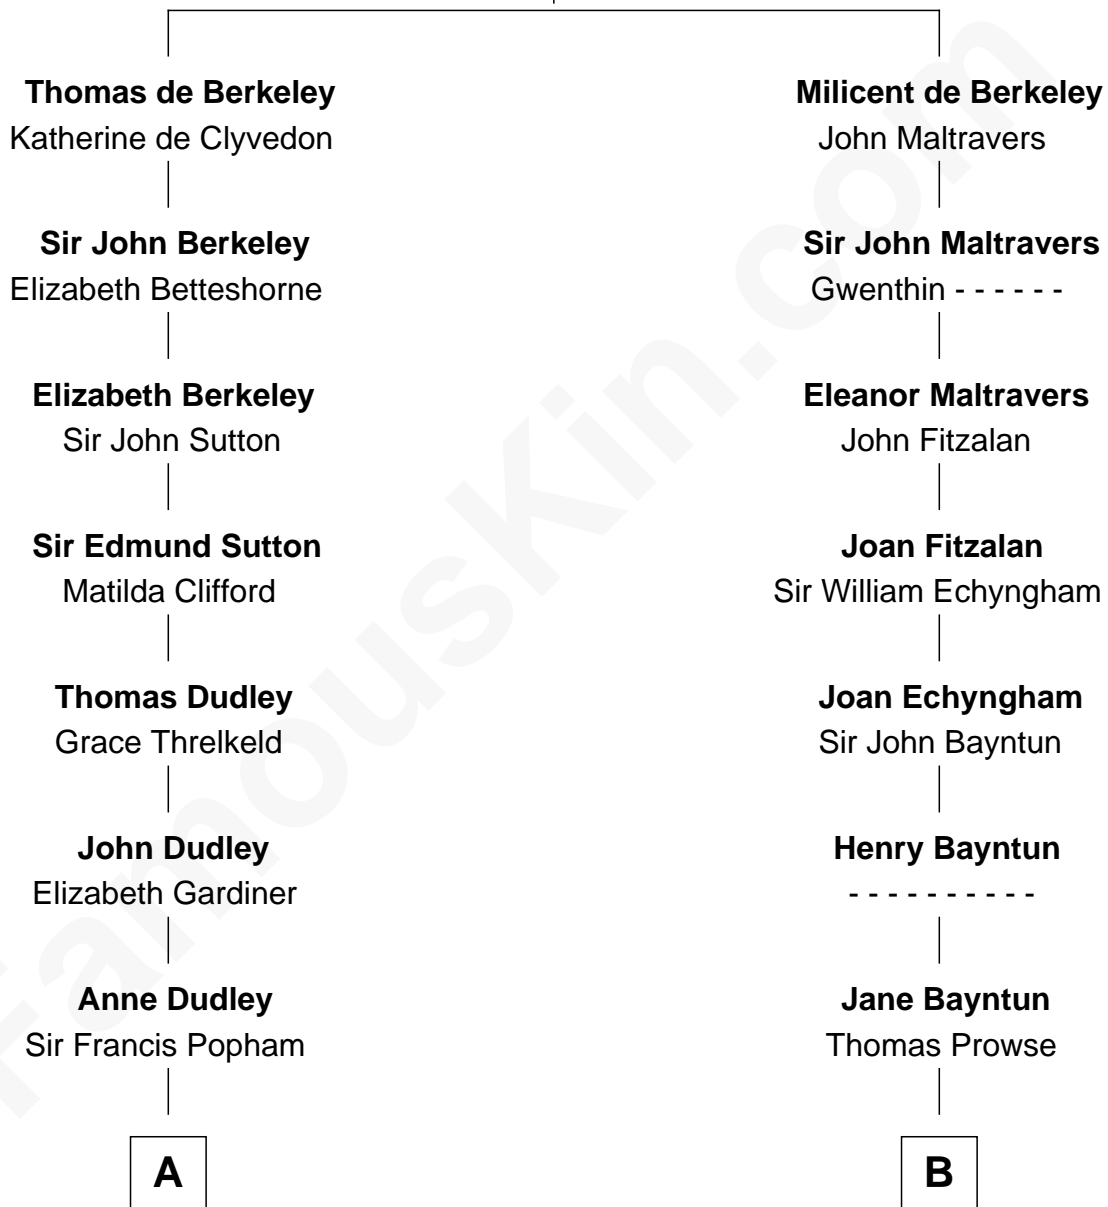

FamousKin.com

Relationship Chart of

Princess Diana

Princess of Wales

17th cousin 3 times removed of

Pete Seeger
American Folk Singer

Sir Maurice de Berkeley
Eve la Zouche

C

—
Elsie Thwing Simmons

Albert Adams

—
Elsie Simmons Adams

Charles Louis Seeger

—
Charles Louis Seeger

Constance de Clyver Edson

—
Pete Seeger

American Folk Singer