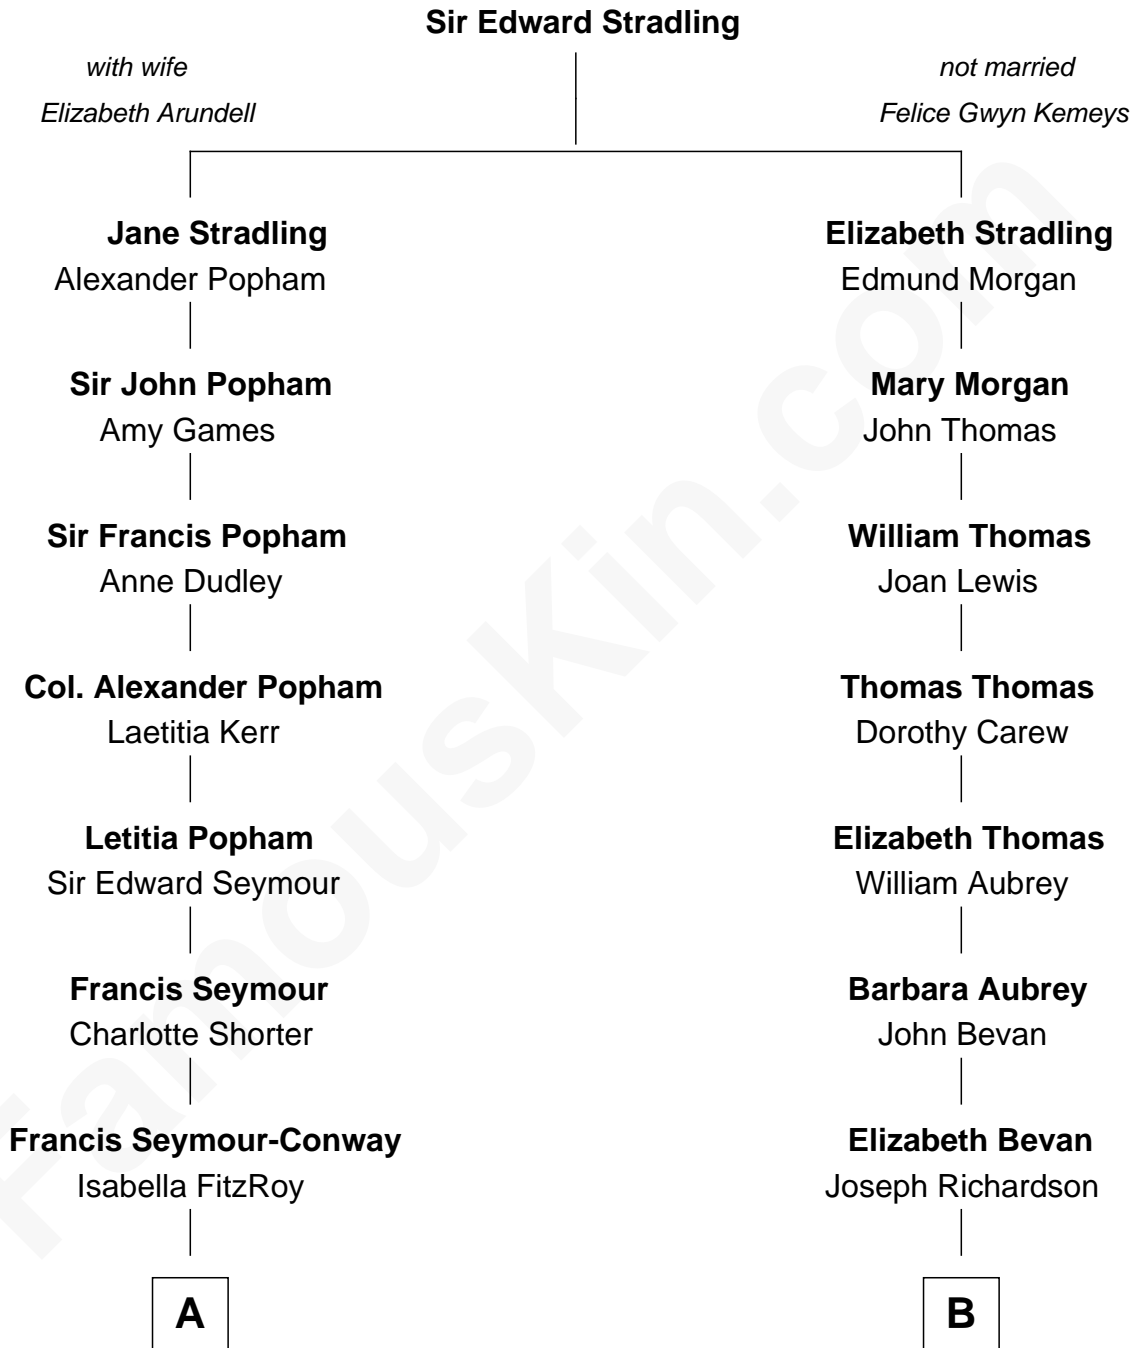

## Relationship Chart of

### Princess Diana

*Princess of Wales*

13th cousin 2 times removed of

**Sally Ride**  
*1st American Woman in Space*

**A**

**Hugh Seymour-Conway**  
Anne Horatia Waldegrave

**Sir Horace Beauchamp Seymour**  
Elizabeth Malet Palk