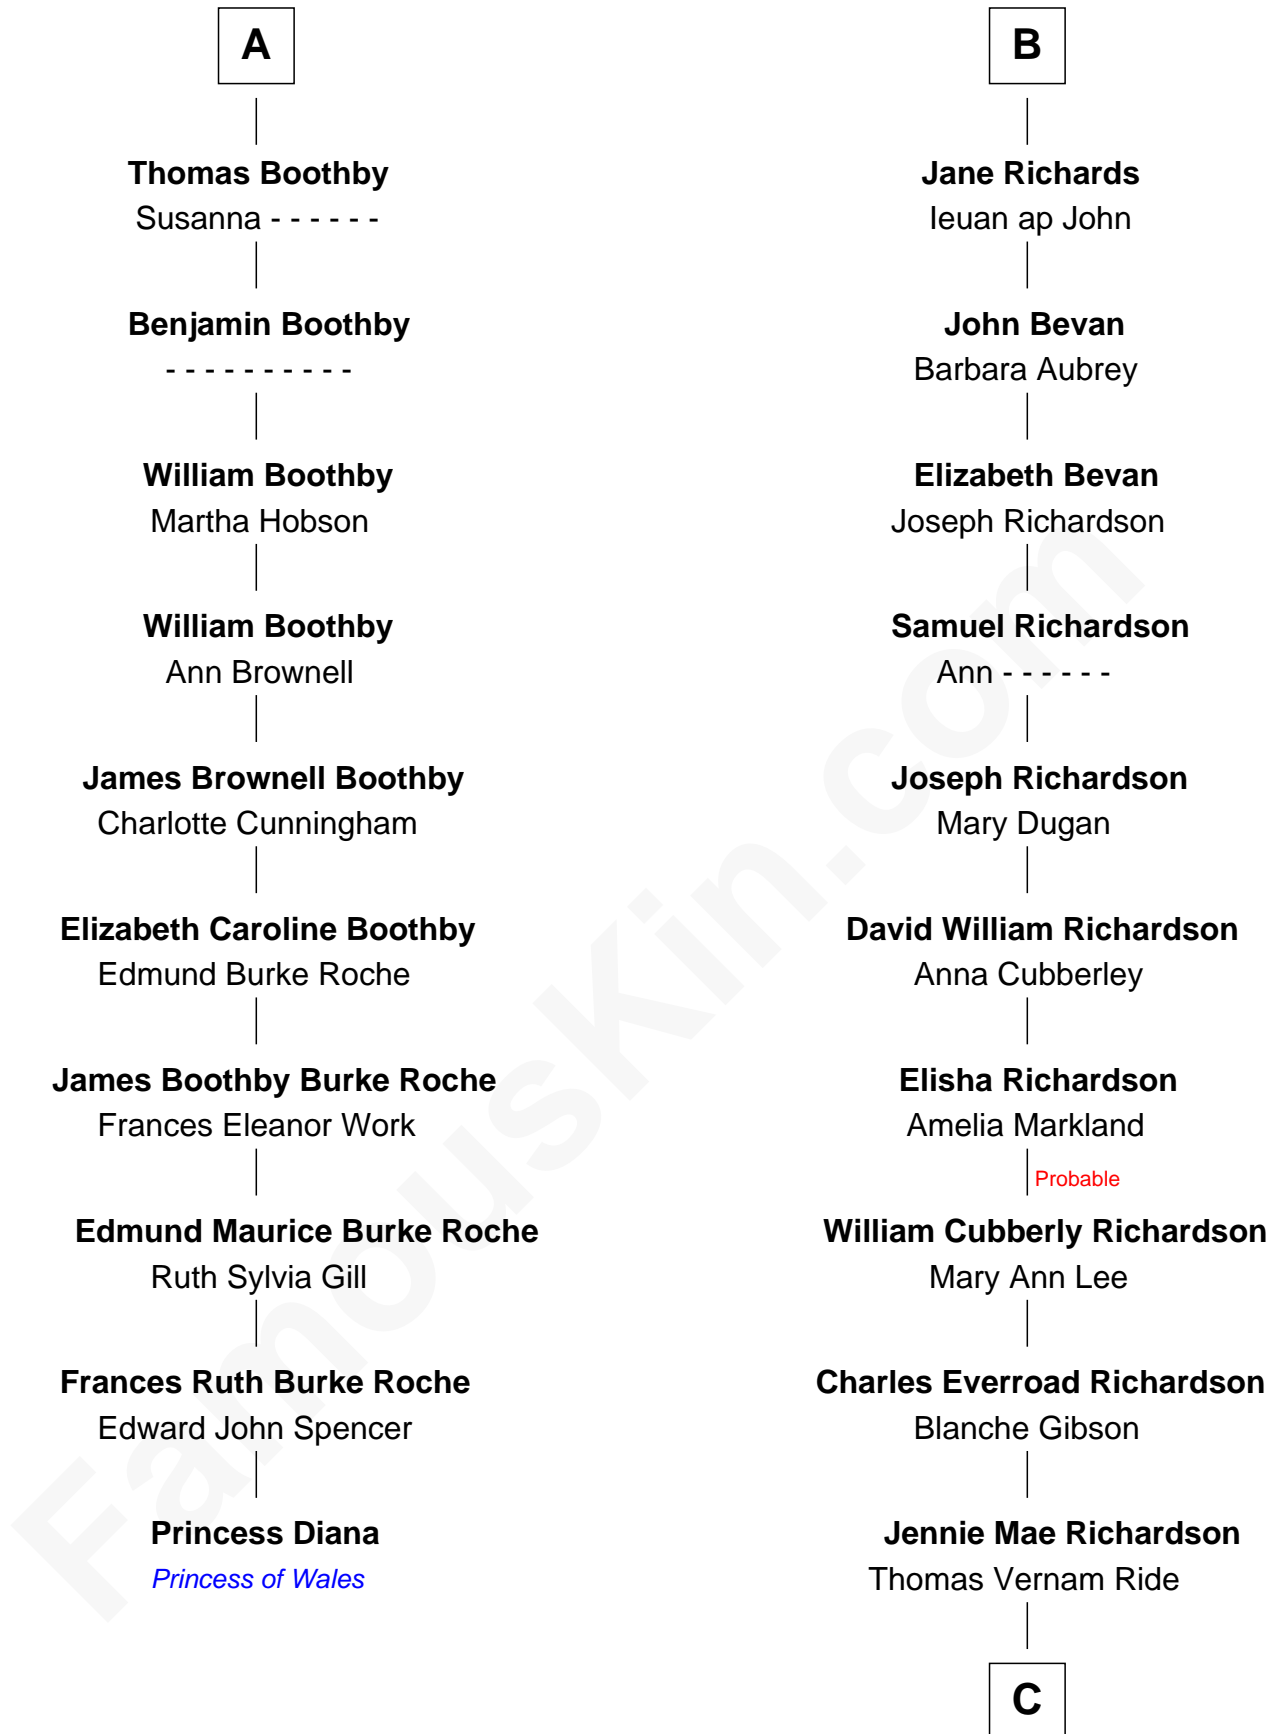

FamousKin.com

Relationship Chart of

Princess Diana

Princess of Wales

16th cousin 2 times removed of

Sally Ride
1st American Woman in Space

C

Dale Burdell Ride
Carol Joyce Anderson

Sally Ride
1st American Woman in Space

FamousKin.com