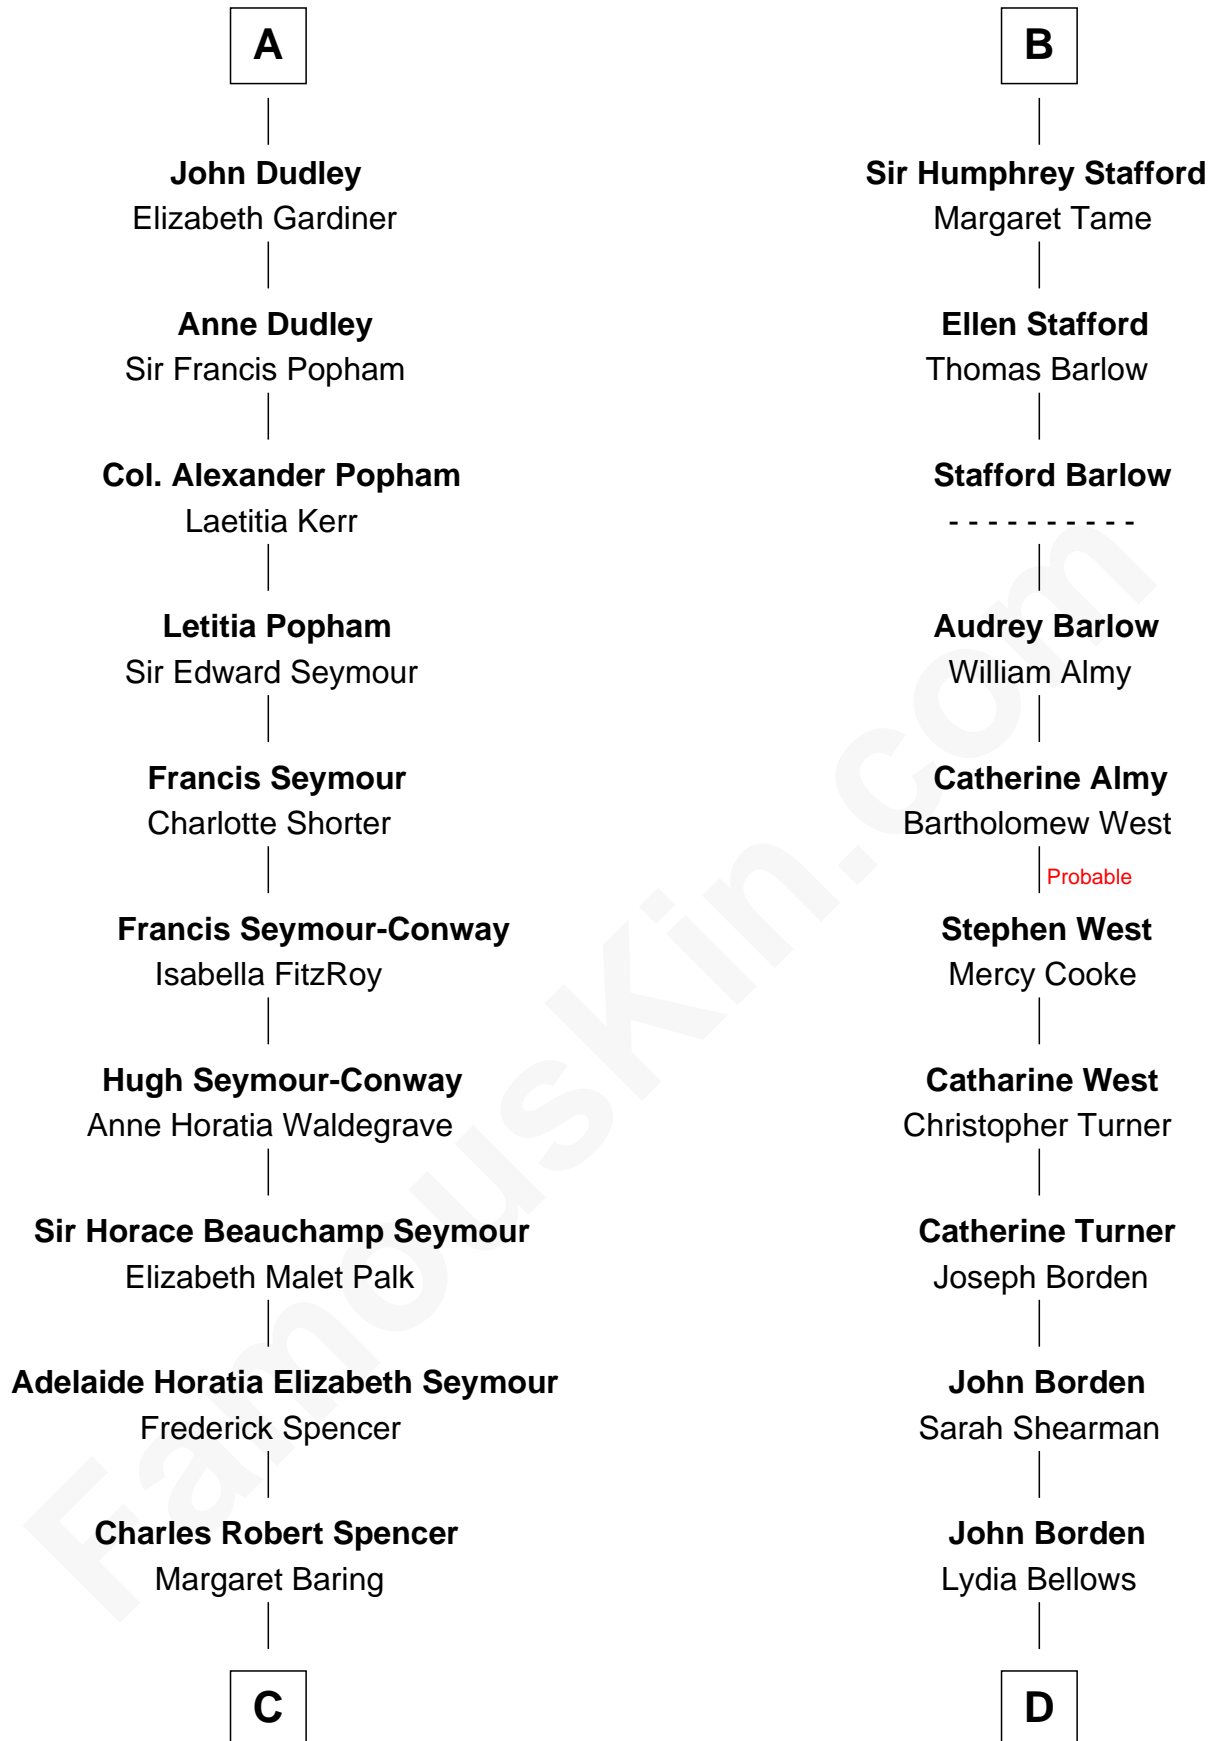

**FamousKin.com**  
**Relationship Chart of**  
**Princess Diana**  
*Princess of Wales*

19th cousin 2 times removed of

**Adlai Stevenson III**  
*U.S. Senator from Illinois*

**C**

**Albert Edward John Spencer**  
Cynthia Elinor Beatrix Hamilton

**Edward John Spencer**  
Frances Ruth Burke Roche

**Princess Diana**  
*Princess of Wales*

**D**

**John Borden**  
Alice Jane Wood

**William Borden**  
Mary DeGama Whiting

**John Borden**  
Ellen Wallace Waller