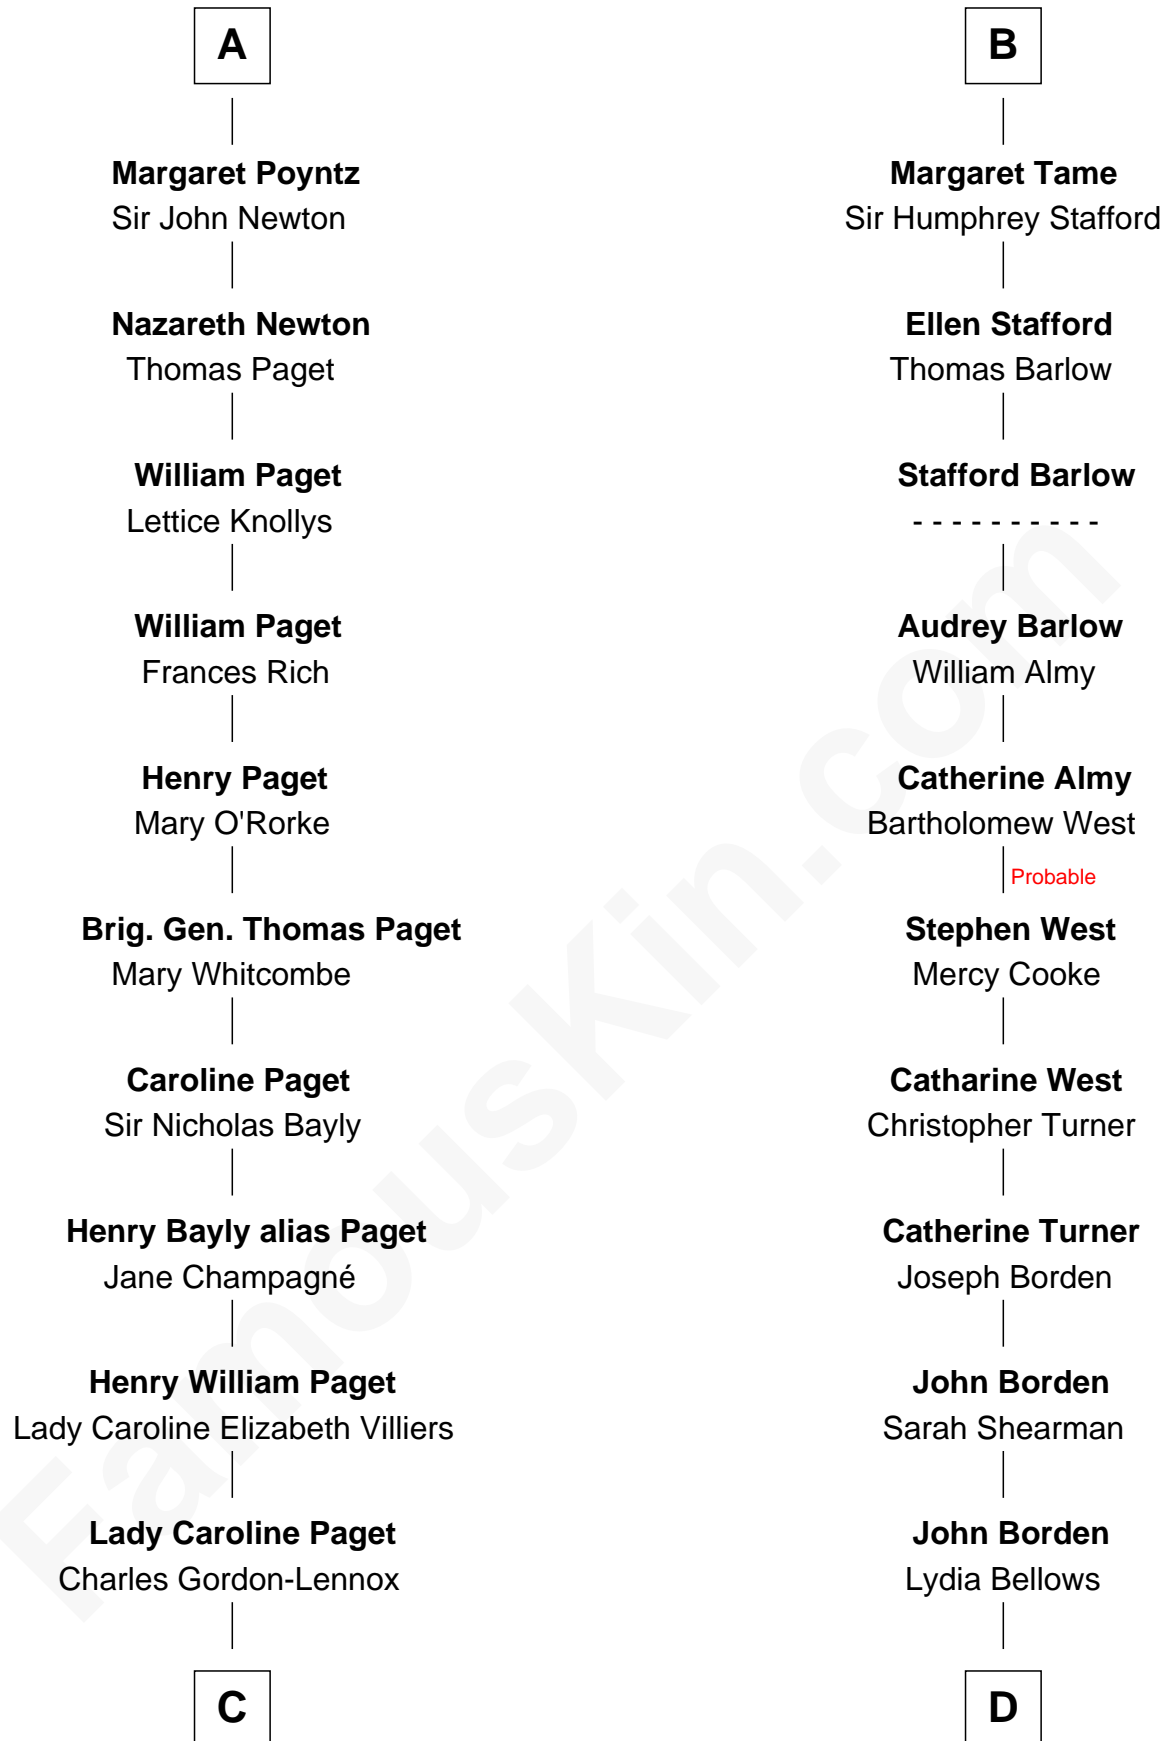

# FamousKin.com Relationship Chart of

**Princess Diana**

*Princess of Wales*

21st cousin of

**Adlai Stevenson III**

*U.S. Senator from Illinois*

**Sir John de Acton**

Helen - - - - -

**C**

**Cecilia Catherine Gordon-Lennox**

Charles George Bingham

**Rosalind Cecilia Caroline Bingham**

James Albert Edward Hamilton

**Cynthia Elinor Beatrix Hamilton**

Albert Edward John Spencer

**Edward John Spencer**

Frances Ruth Burke Roche

**Princess Diana**

*Princess of Wales*

**D**

**John Borden**

Alice Jane Wood

**William Borden**

Mary DeGama Whiting