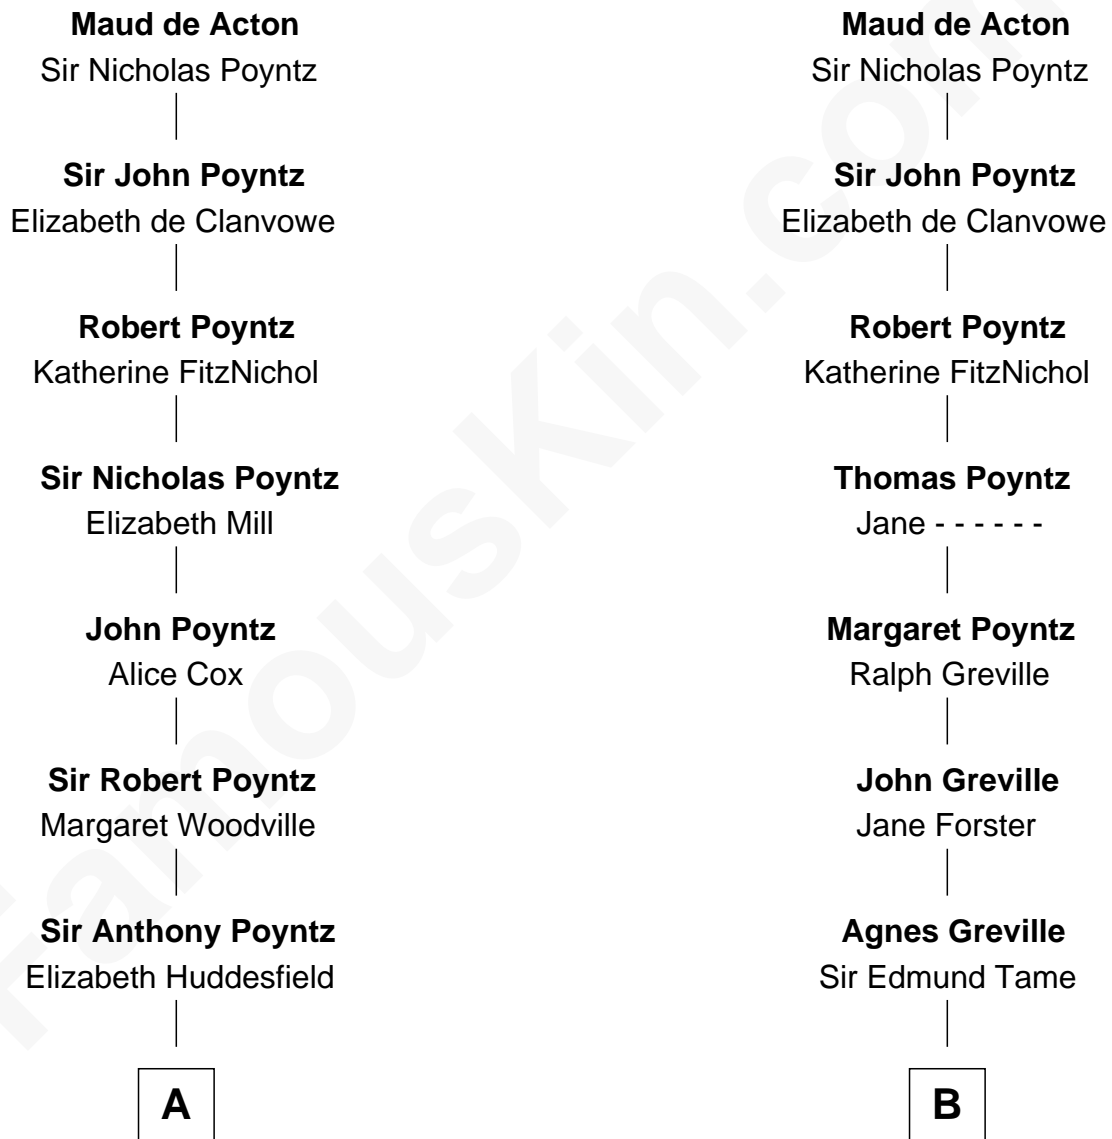

# FamousKin.com Relationship Chart of

**Princess Diana**

*Princess of Wales*

21st cousin of

**Adlai Stevenson III**

*U.S. Senator from Illinois*

**Sir John de Acton**

Helen - - - - -

**C**

**Cecilia Catherine Gordon-Lennox**

Charles George Bingham

**Rosalind Cecilia Caroline Bingham**

James Albert Edward Hamilton

**Cynthia Elinor Beatrix Hamilton**

Albert Edward John Spencer

**Edward John Spencer**

Frances Ruth Burke Roche

**Princess Diana**

*Princess of Wales*

**D**

**John Borden**

Alice Jane Wood

**William Borden**

Mary DeGama Whiting