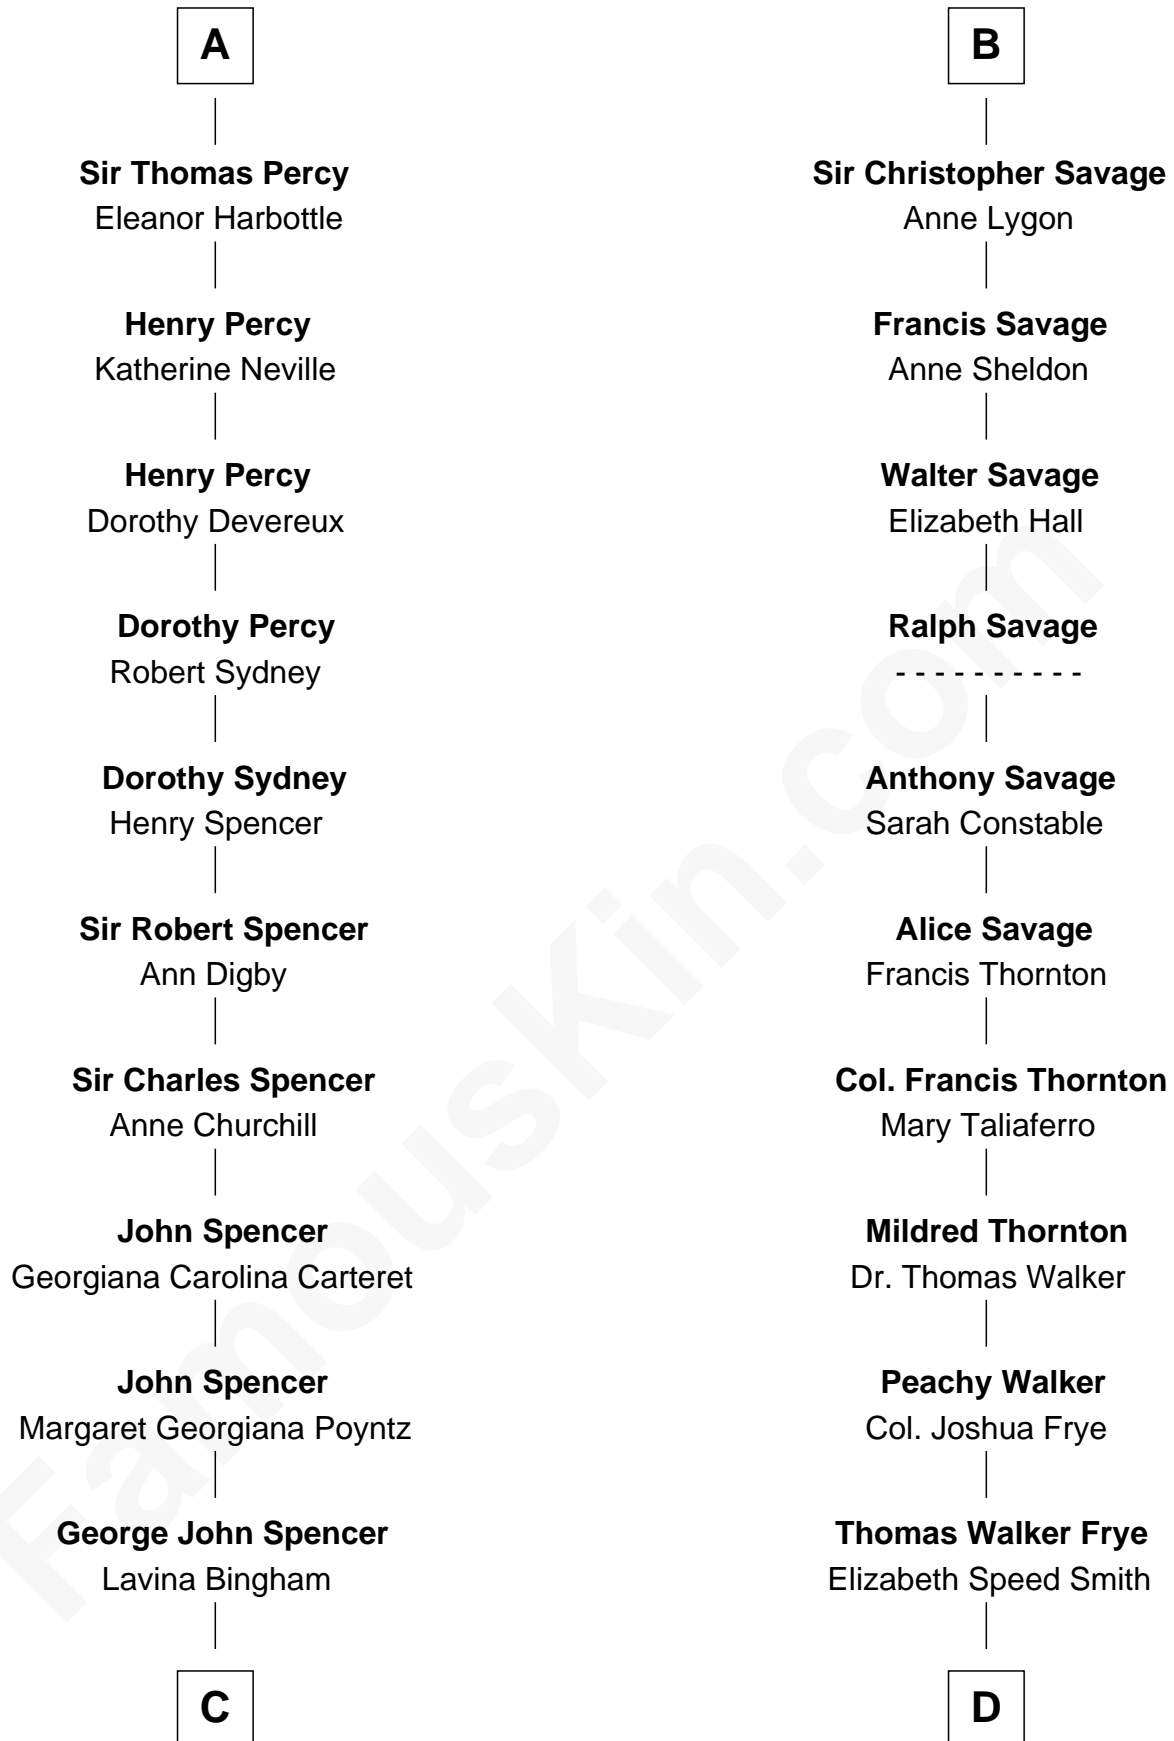

FamousKin.com Relationship Chart of

Princess Diana

Princess of Wales

21st cousin of

Adlai Stevenson III

U.S. Senator from Illinois

Richard Fitzalan

Alice de Saluzzo

C

Frederick Spencer

Adelaide Horatia Elizabeth Seymour

Charles Robert Spencer

Margaret Baring

Albert Edward John Spencer

Cynthia Elinor Beatrix Hamilton

Edward John Spencer

Frances Ruth Burke Roche

Princess Diana

Princess of Wales

D

Mary Peachy Frye

Rev. Lewis Warner Green

Letitia Green

Adlai Ewing Stevenson