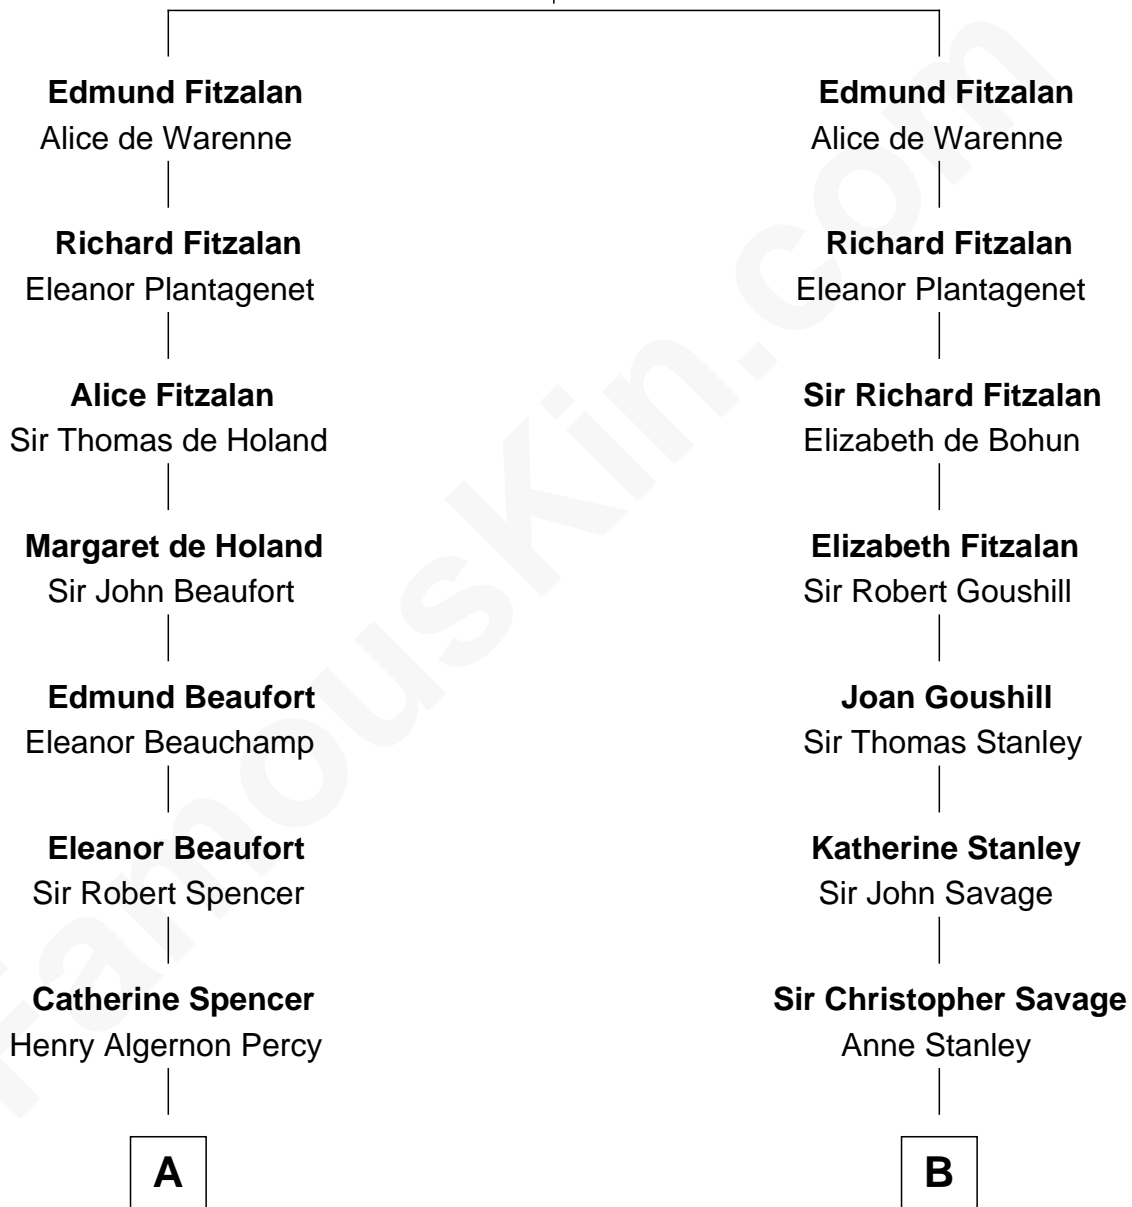

FamousKin.com Relationship Chart of

Princess Diana

Princess of Wales

21st cousin of

Adlai Stevenson III

U.S. Senator from Illinois

Richard Fitzalan

Alice de Saluzzo

C

Frederick Spencer

Adelaide Horatia Elizabeth Seymour

Charles Robert Spencer

Margaret Baring

Albert Edward John Spencer

Cynthia Elinor Beatrix Hamilton

Edward John Spencer