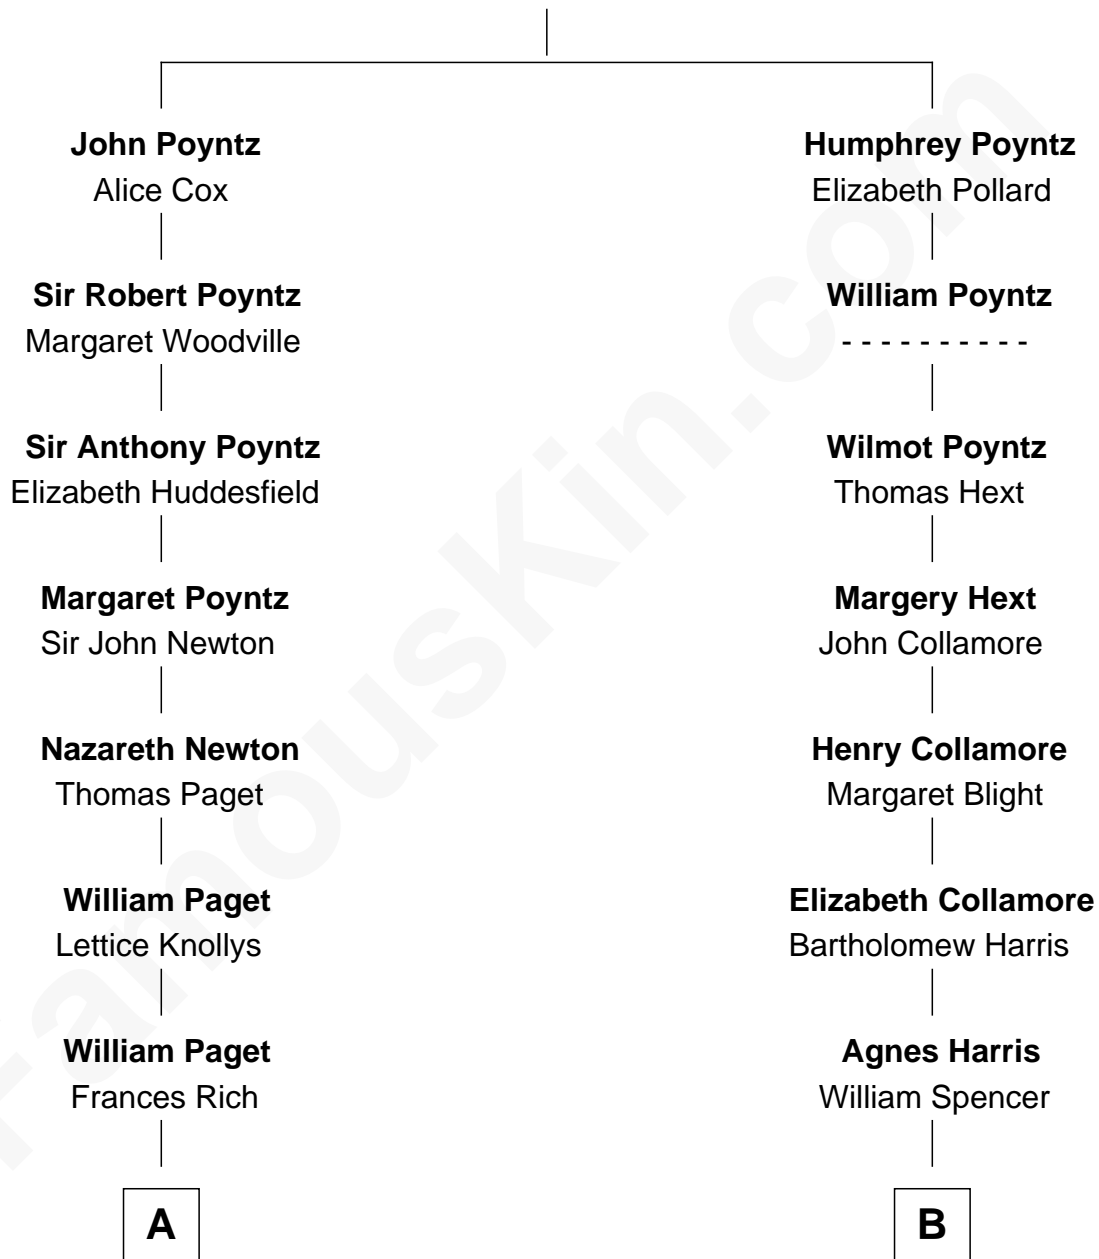

FamousKin.com Relationship Chart of

Princess Diana

Princess of Wales

17th cousin of

Jodie Foster

Movie Actress

Sir Nicholas Poyntz

Elizabeth Mill

Jodie Foster photo by [Alan Light](#) (CC BY 2.0)