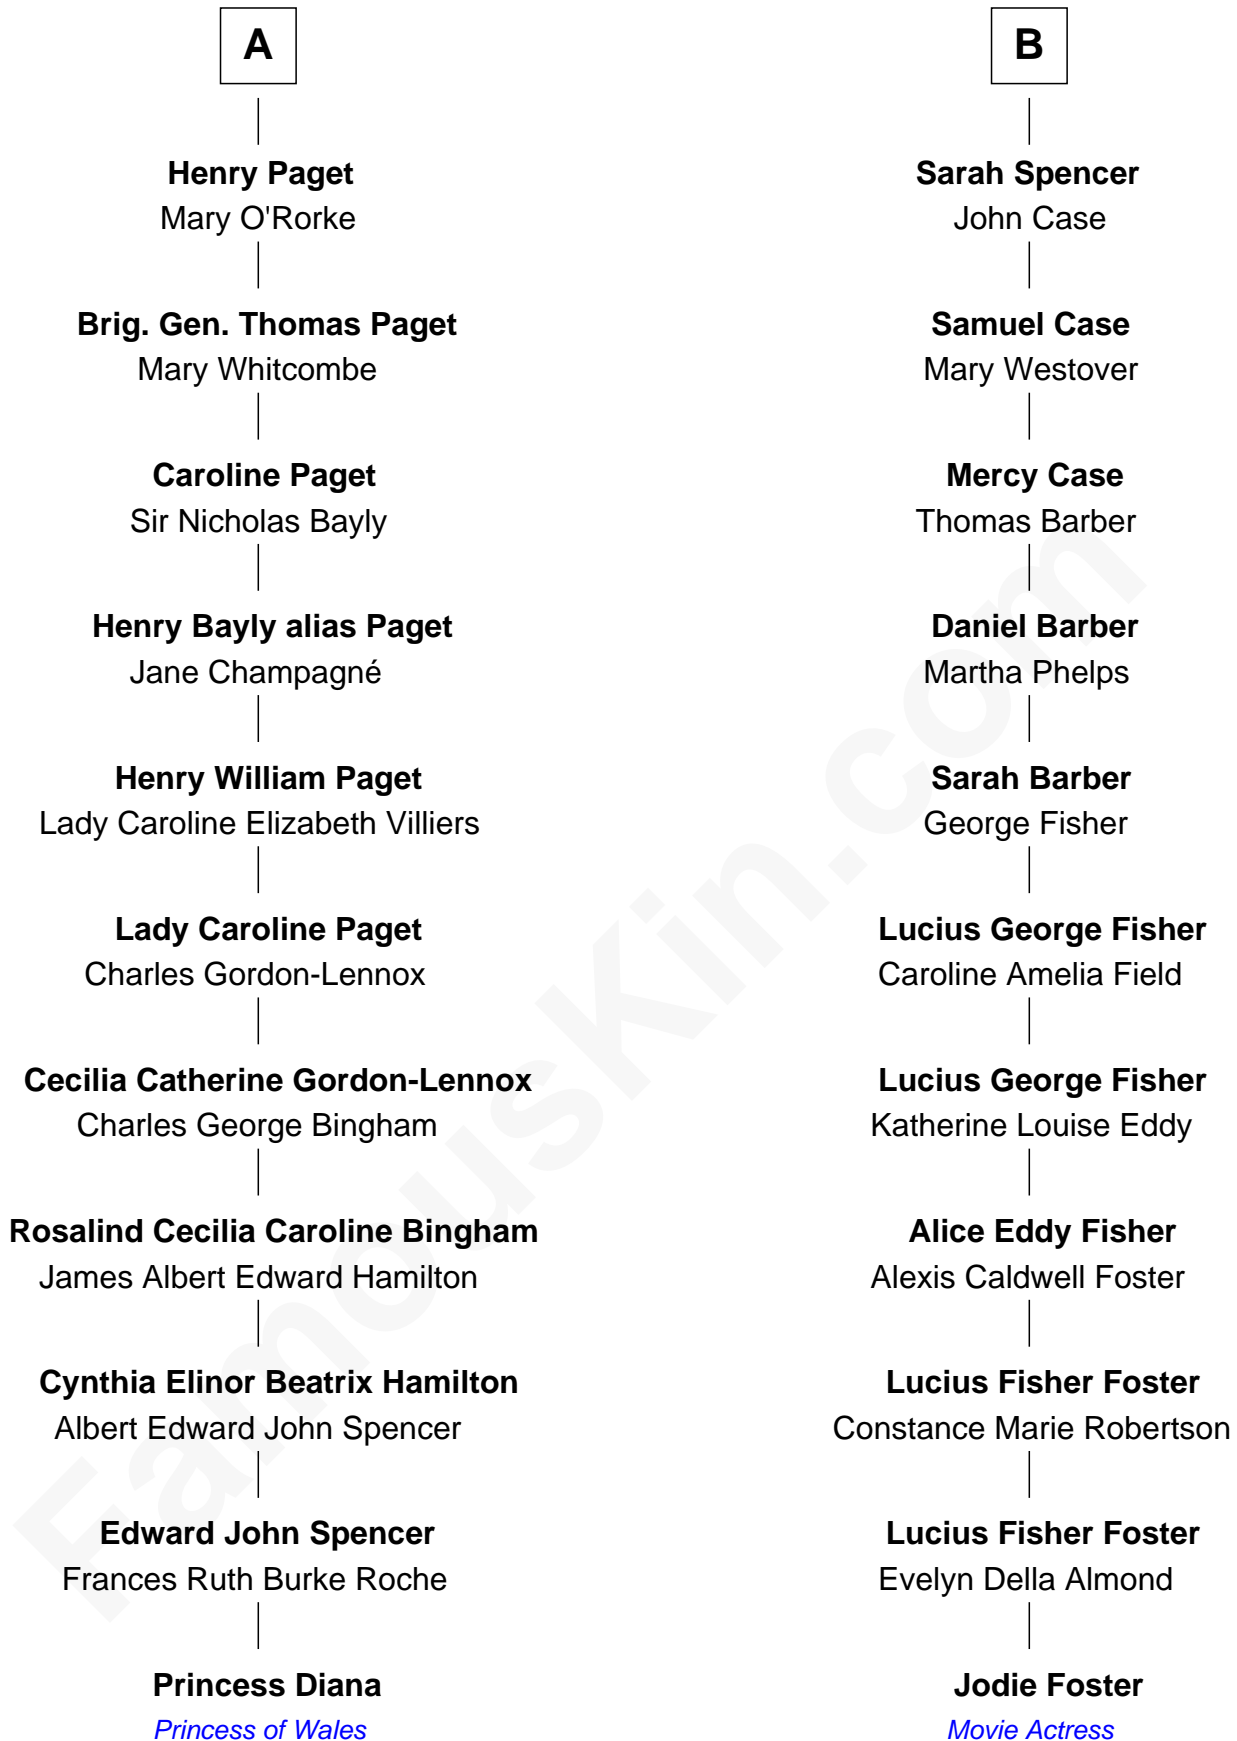

FamousKin.com Relationship Chart of

Princess Diana

Princess of Wales

17th cousin of

Jodie Foster

Movie Actress

Sir Nicholas Poyntz

Elizabeth Mill

Jodie Foster photo by [Alan Light](#) (CC BY 2.0)