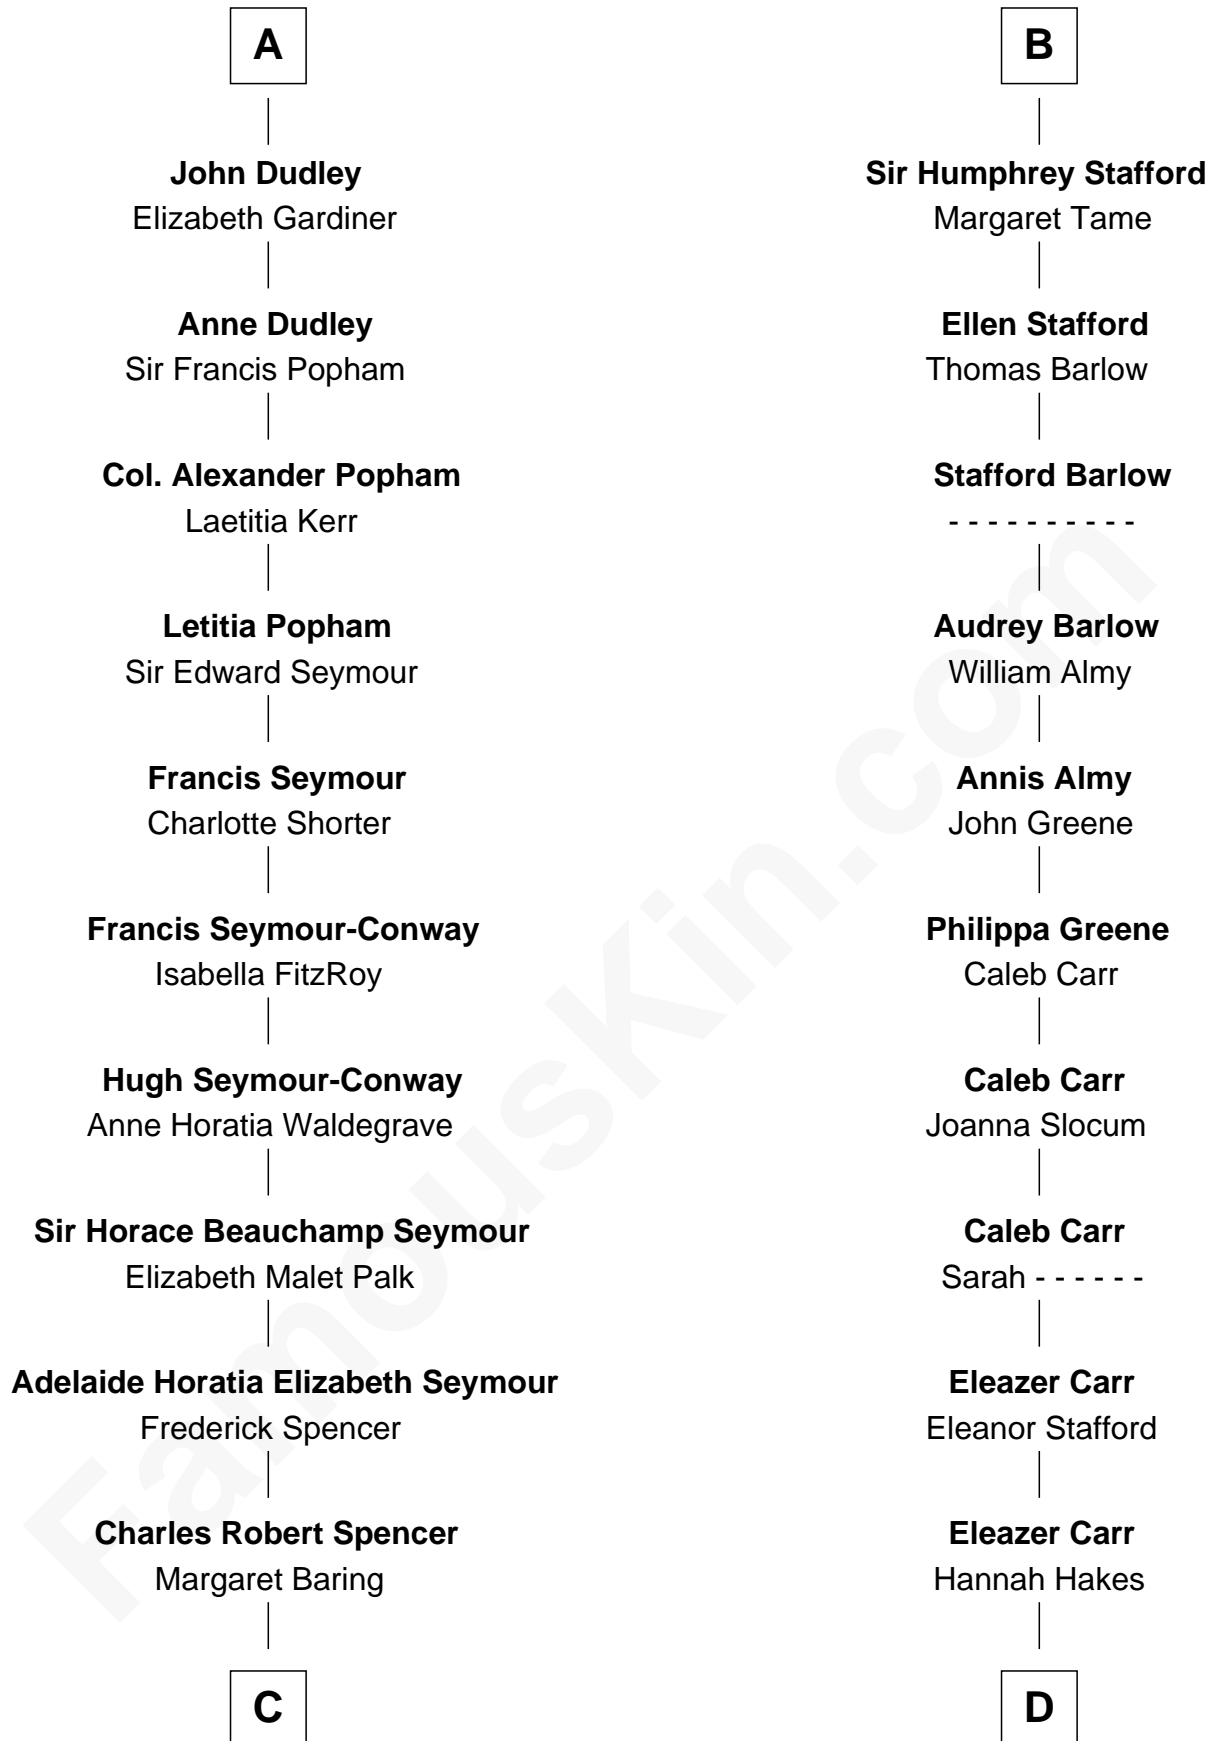

FamousKin.com
Relationship Chart of
Princess Diana
Princess of Wales

19th cousin 2 times removed of

Charlie Munger
Vice-Chairman of Berkshire Hathaway

C

Albert Edward John Spencer
Cynthia Elinor Beatrix Hamilton

Edward John Spencer
Frances Ruth Burke Roche

Princess Diana
Princess of Wales

D

Vienna Carr
Thomas Arnold Rice

Caroline A. Rice
William H. Ingham

Helen Vienna Ingham
Charles W. Russell

Florence V. Russell
Alfred Case Munger