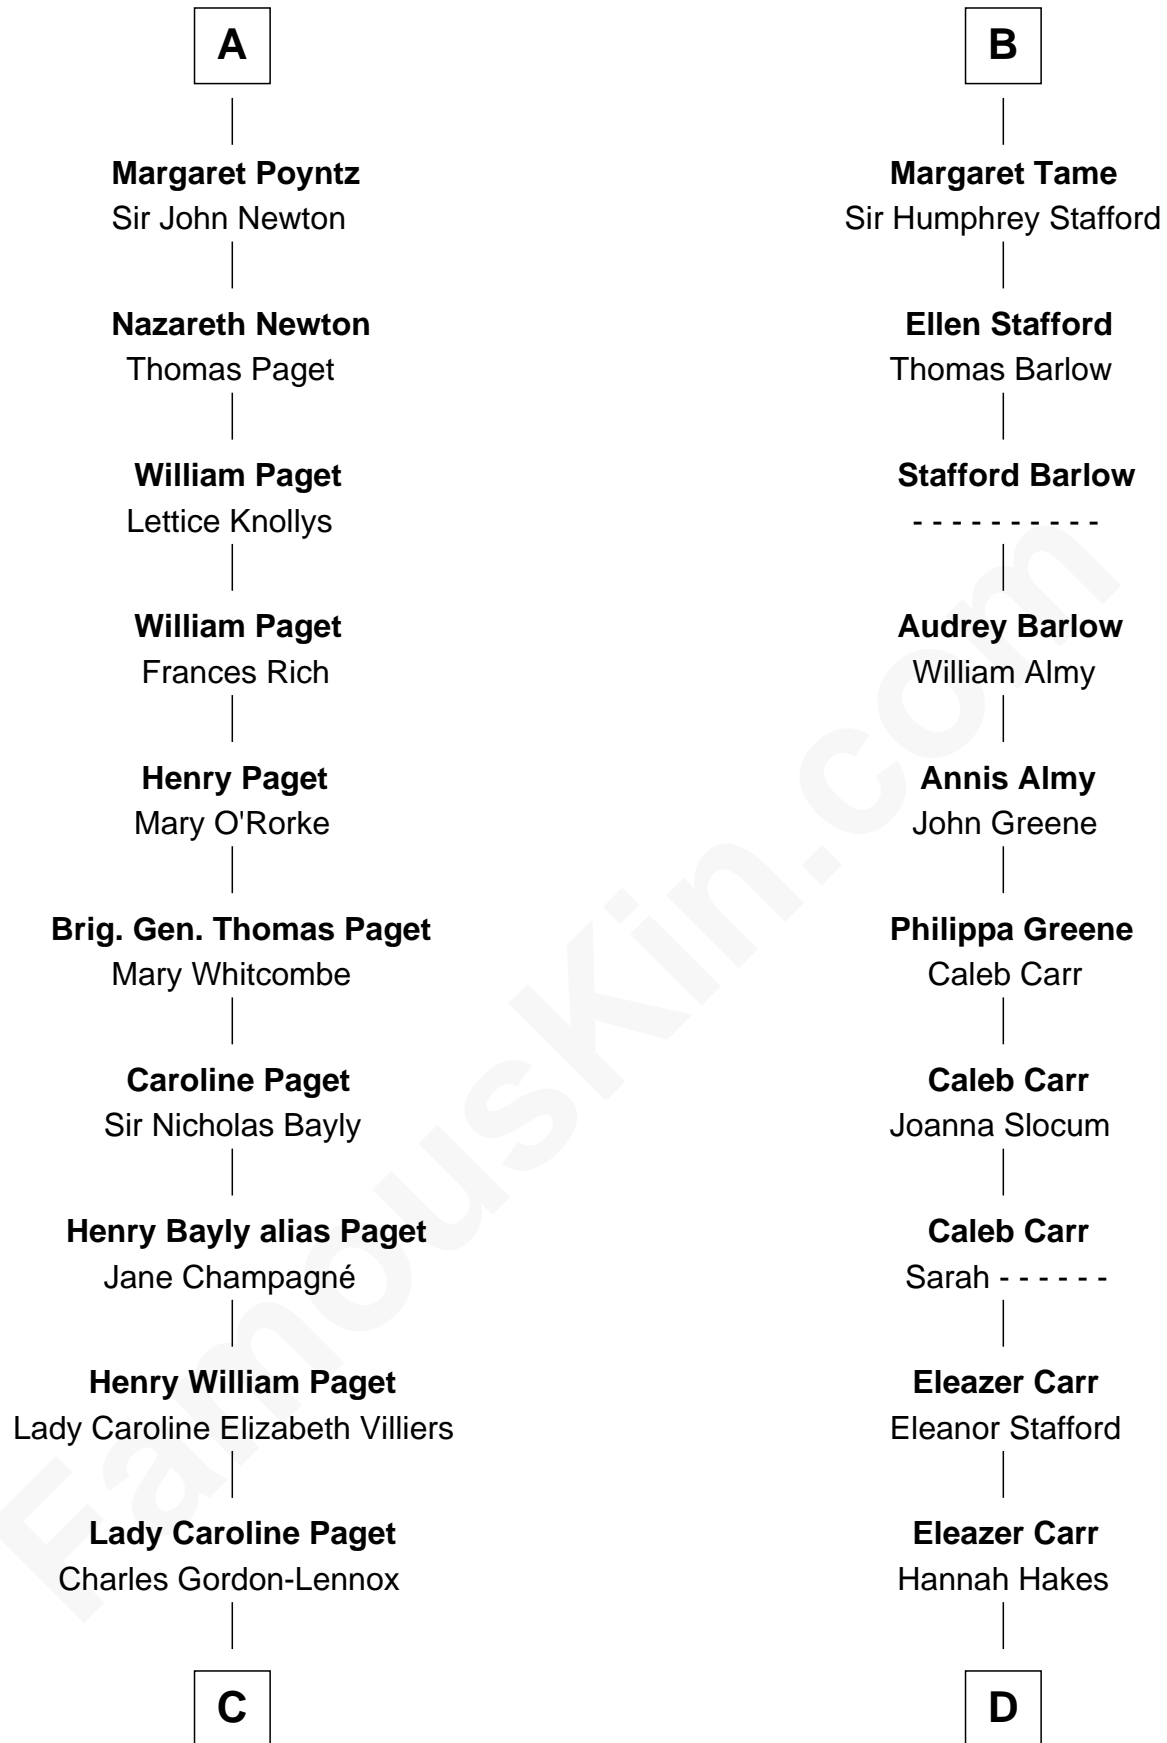

FamousKin.com Relationship Chart of

Princess Diana

Princess of Wales

21st cousin of

Charlie Munger

Vice-Chairman of Berkshire Hathaway

Sir John de Acton

Helen - - - - -

C

Cecilia Catherine Gordon-Lennox

Charles George Bingham

Rosalind Cecilia Caroline Bingham

James Albert Edward Hamilton

Cynthia Elinor Beatrix Hamilton

Albert Edward John Spencer

Edward John Spencer