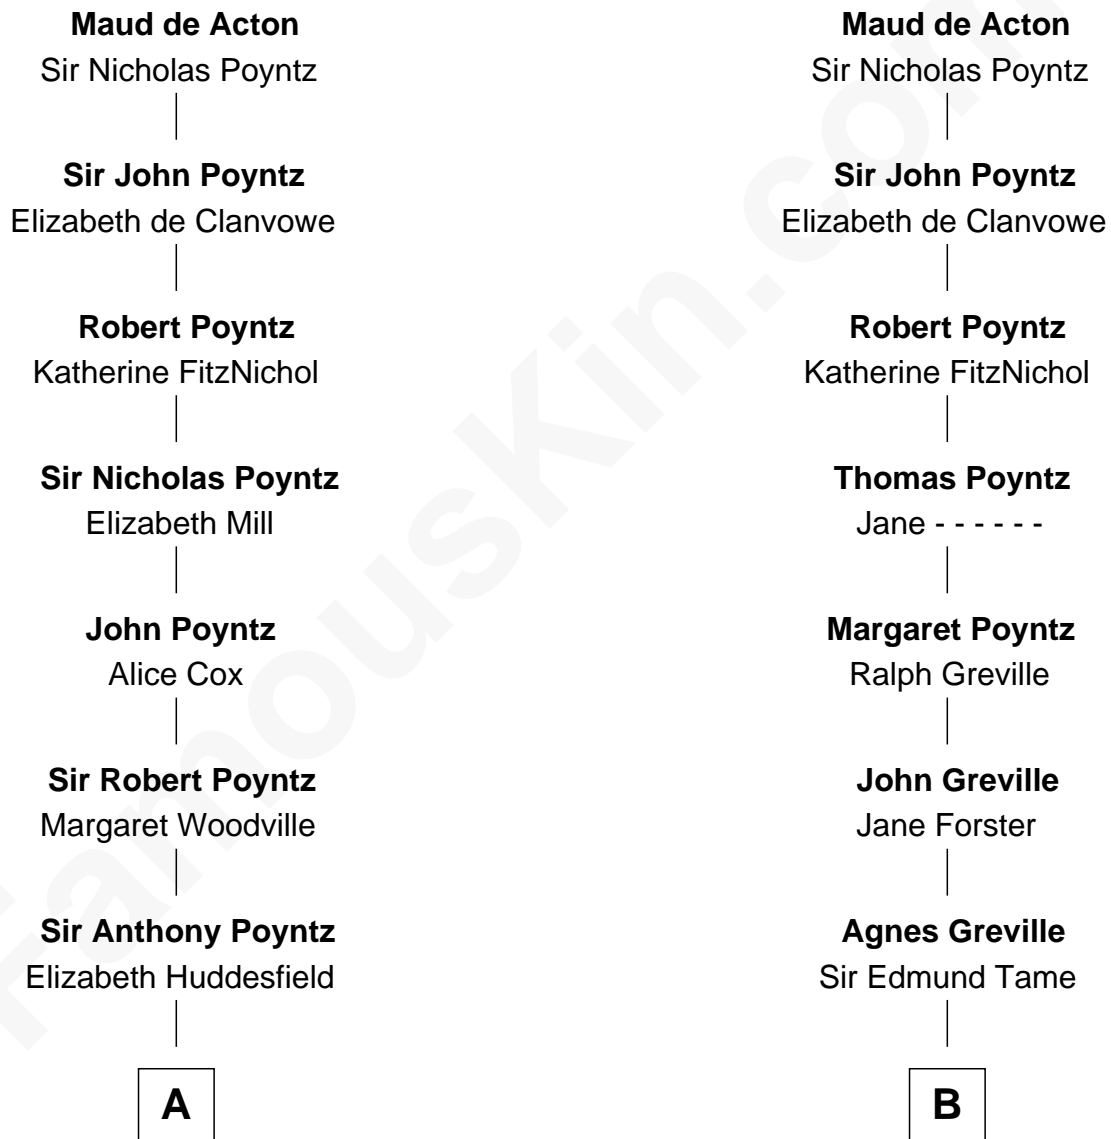

FamousKin.com Relationship Chart of

Princess Diana

Princess of Wales

21st cousin of

Charlie Munger

Vice-Chairman of Berkshire Hathaway

Sir John de Acton

Helen - - - - -

C

Cecilia Catherine Gordon-Lennox

Charles George Bingham

Rosalind Cecilia Caroline Bingham

James Albert Edward Hamilton

Cynthia Elinor Beatrix Hamilton

Albert Edward John Spencer

Edward John Spencer