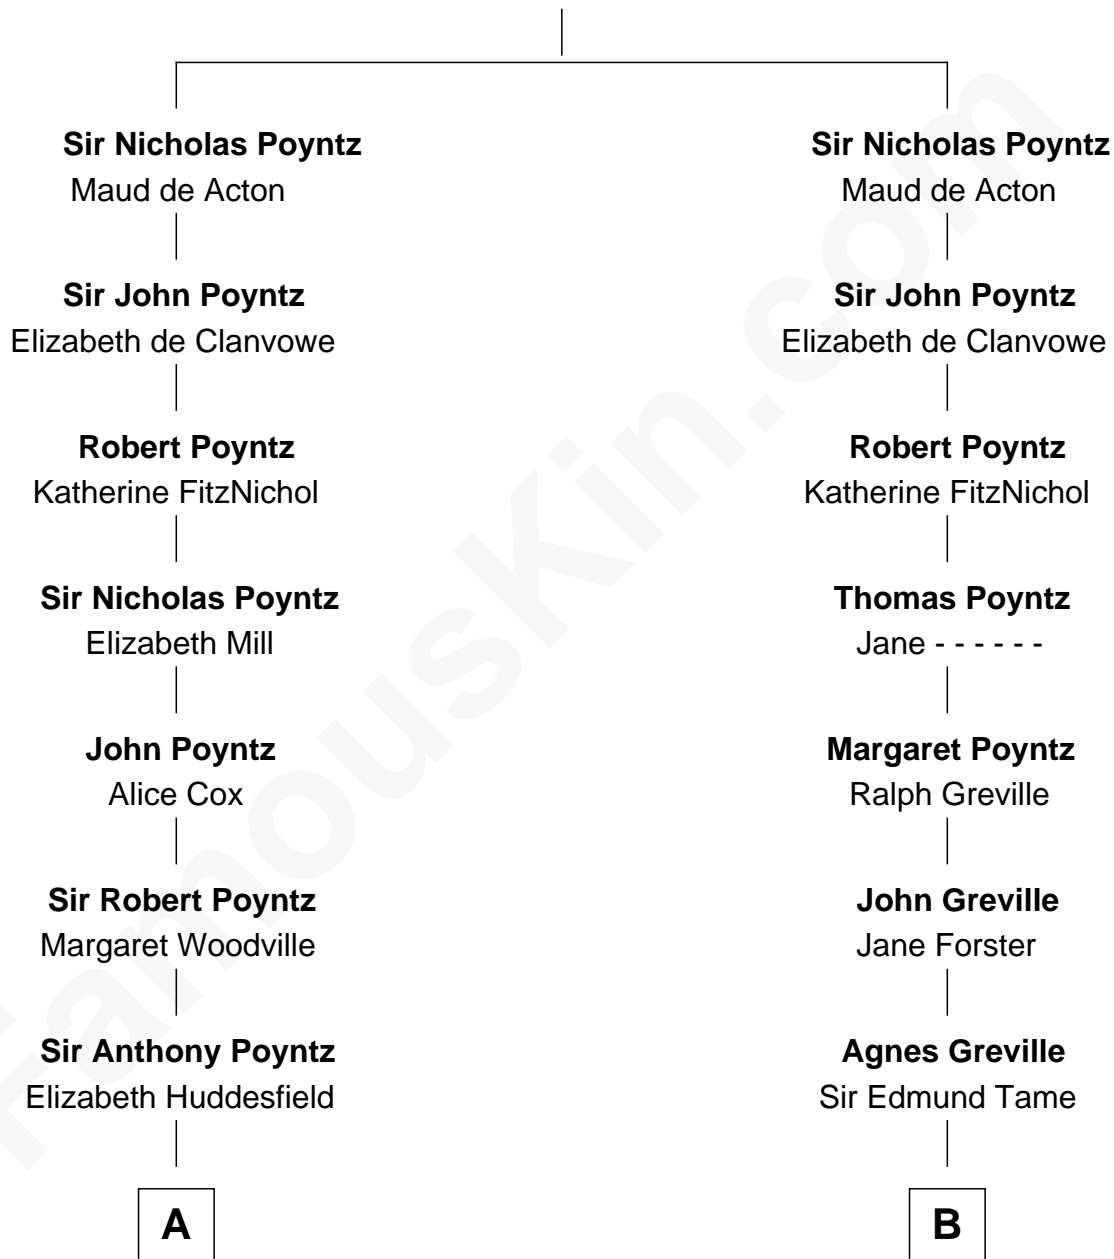

FamousKin.com Relationship Chart of

Princess Diana

Princess of Wales

21st cousin of

Charlie Munger

Vice-Chairman of Berkshire Hathaway

Sir Hugh Poyntz

C

Cecilia Catherine Gordon-Lennox

Charles George Bingham

Rosalind Cecilia Caroline Bingham

James Albert Edward Hamilton

Cynthia Elinor Beatrix Hamilton

Albert Edward John Spencer

Edward John Spencer

Frances Ruth Burke Roche