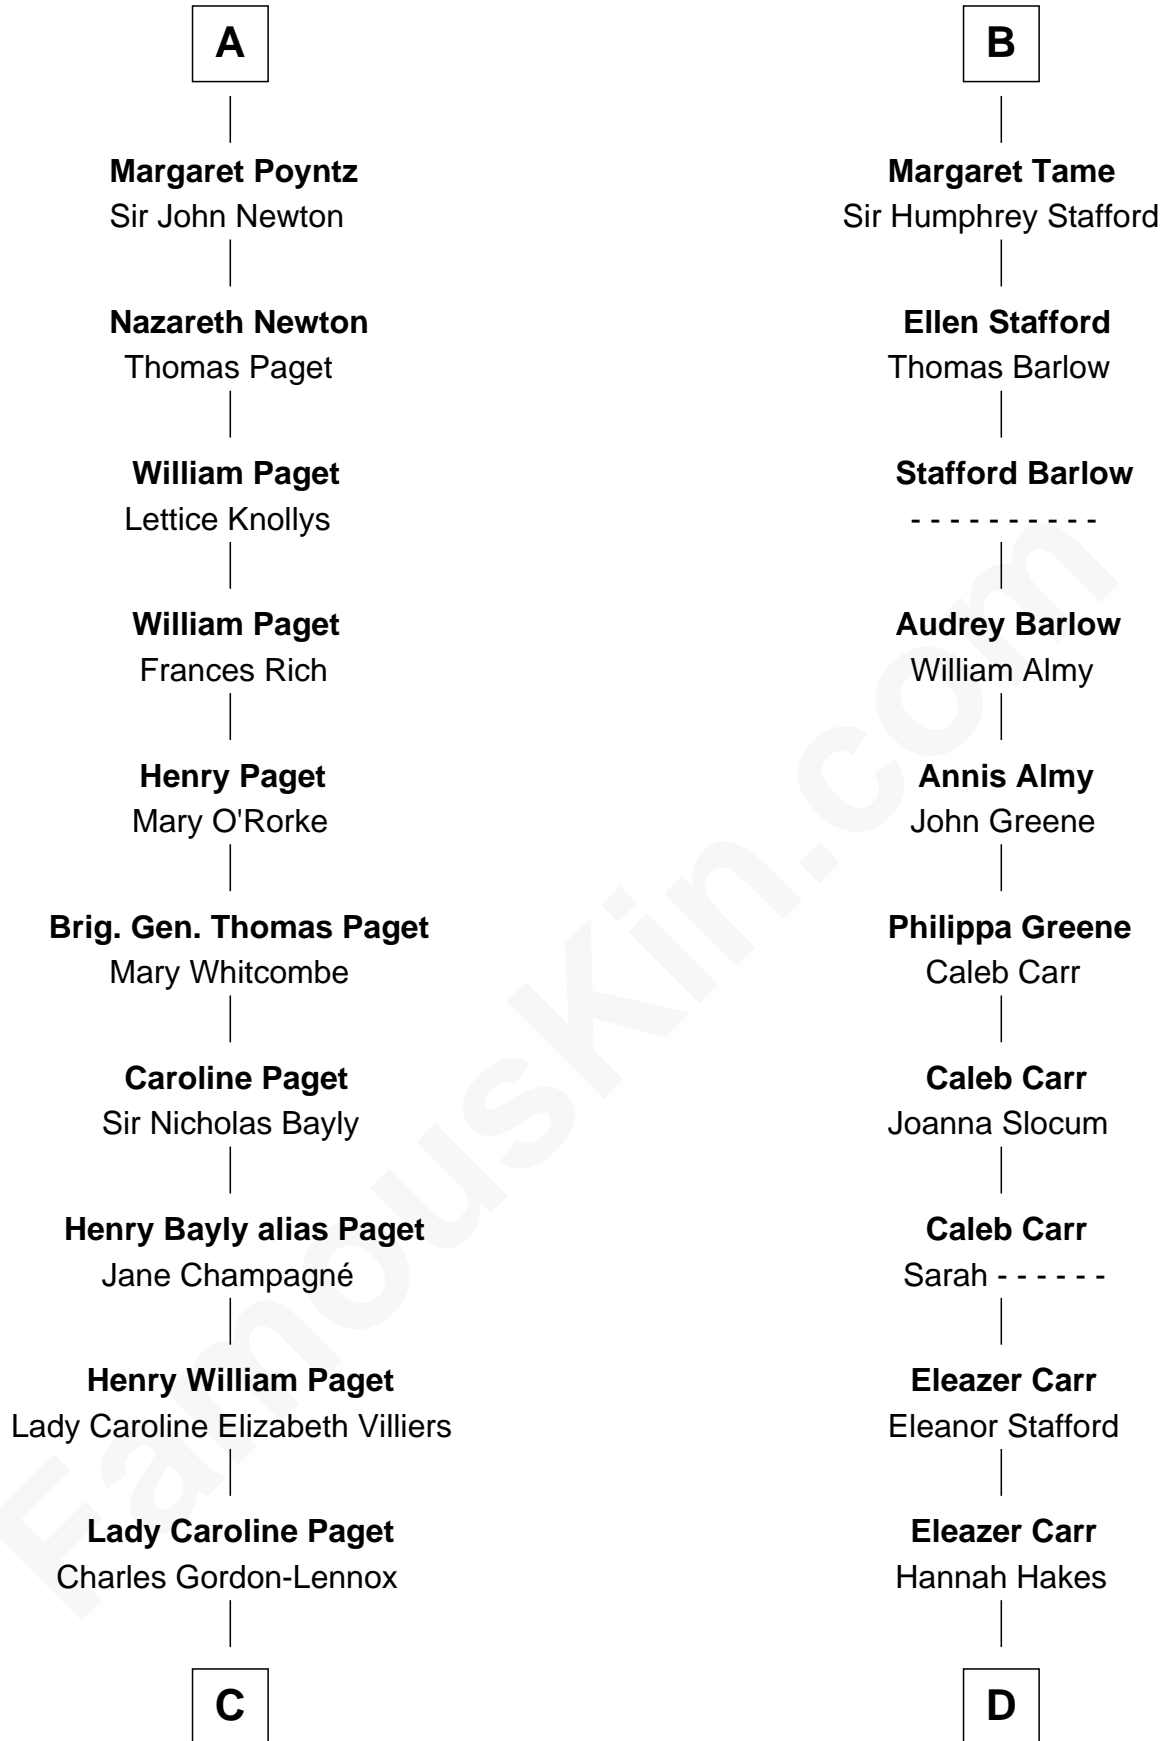

FamousKin.com Relationship Chart of

Princess Diana

Princess of Wales

21st cousin of

Charlie Munger

Vice-Chairman of Berkshire Hathaway

Sir Hugh Poyntz

C

Cecilia Catherine Gordon-Lennox

Charles George Bingham

Rosalind Cecilia Caroline Bingham

James Albert Edward Hamilton

Cynthia Elinor Beatrix Hamilton

Albert Edward John Spencer

Edward John Spencer

Frances Ruth Burke Roche