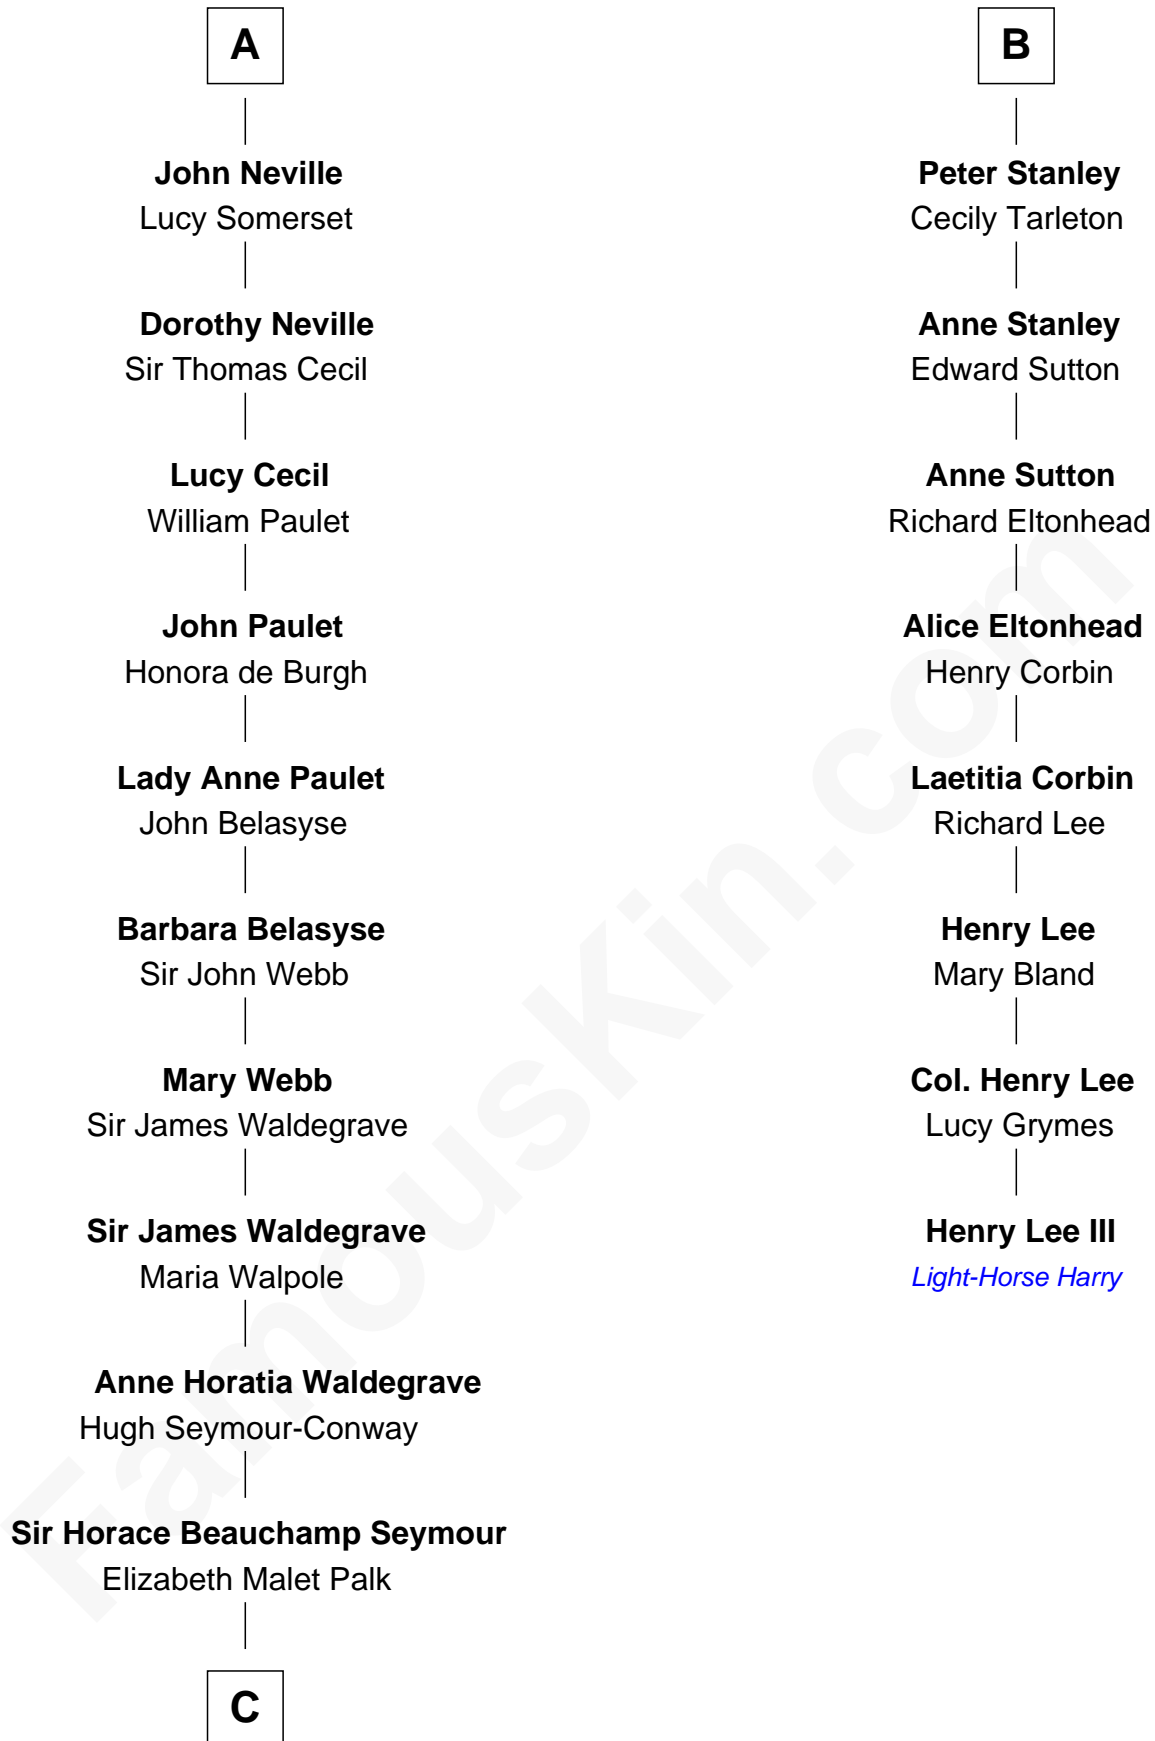

## Relationship Chart of

### Princess Diana

*Princess of Wales*

14th cousin 7 times removed of

**Henry Lee III**  
*9th Governor of Virginia*

**Katherine de Hastang**  
Ralph de Stafford

**C**

**Adelaide Horatia Elizabeth Seymour**

Frederick Spencer

**Charles Robert Spencer**

Margaret Baring

**Albert Edward John Spencer**

Cynthia Elinor Beatrix Hamilton

**Edward John Spencer**

Frances Ruth Burke Roche

**Princess Diana**