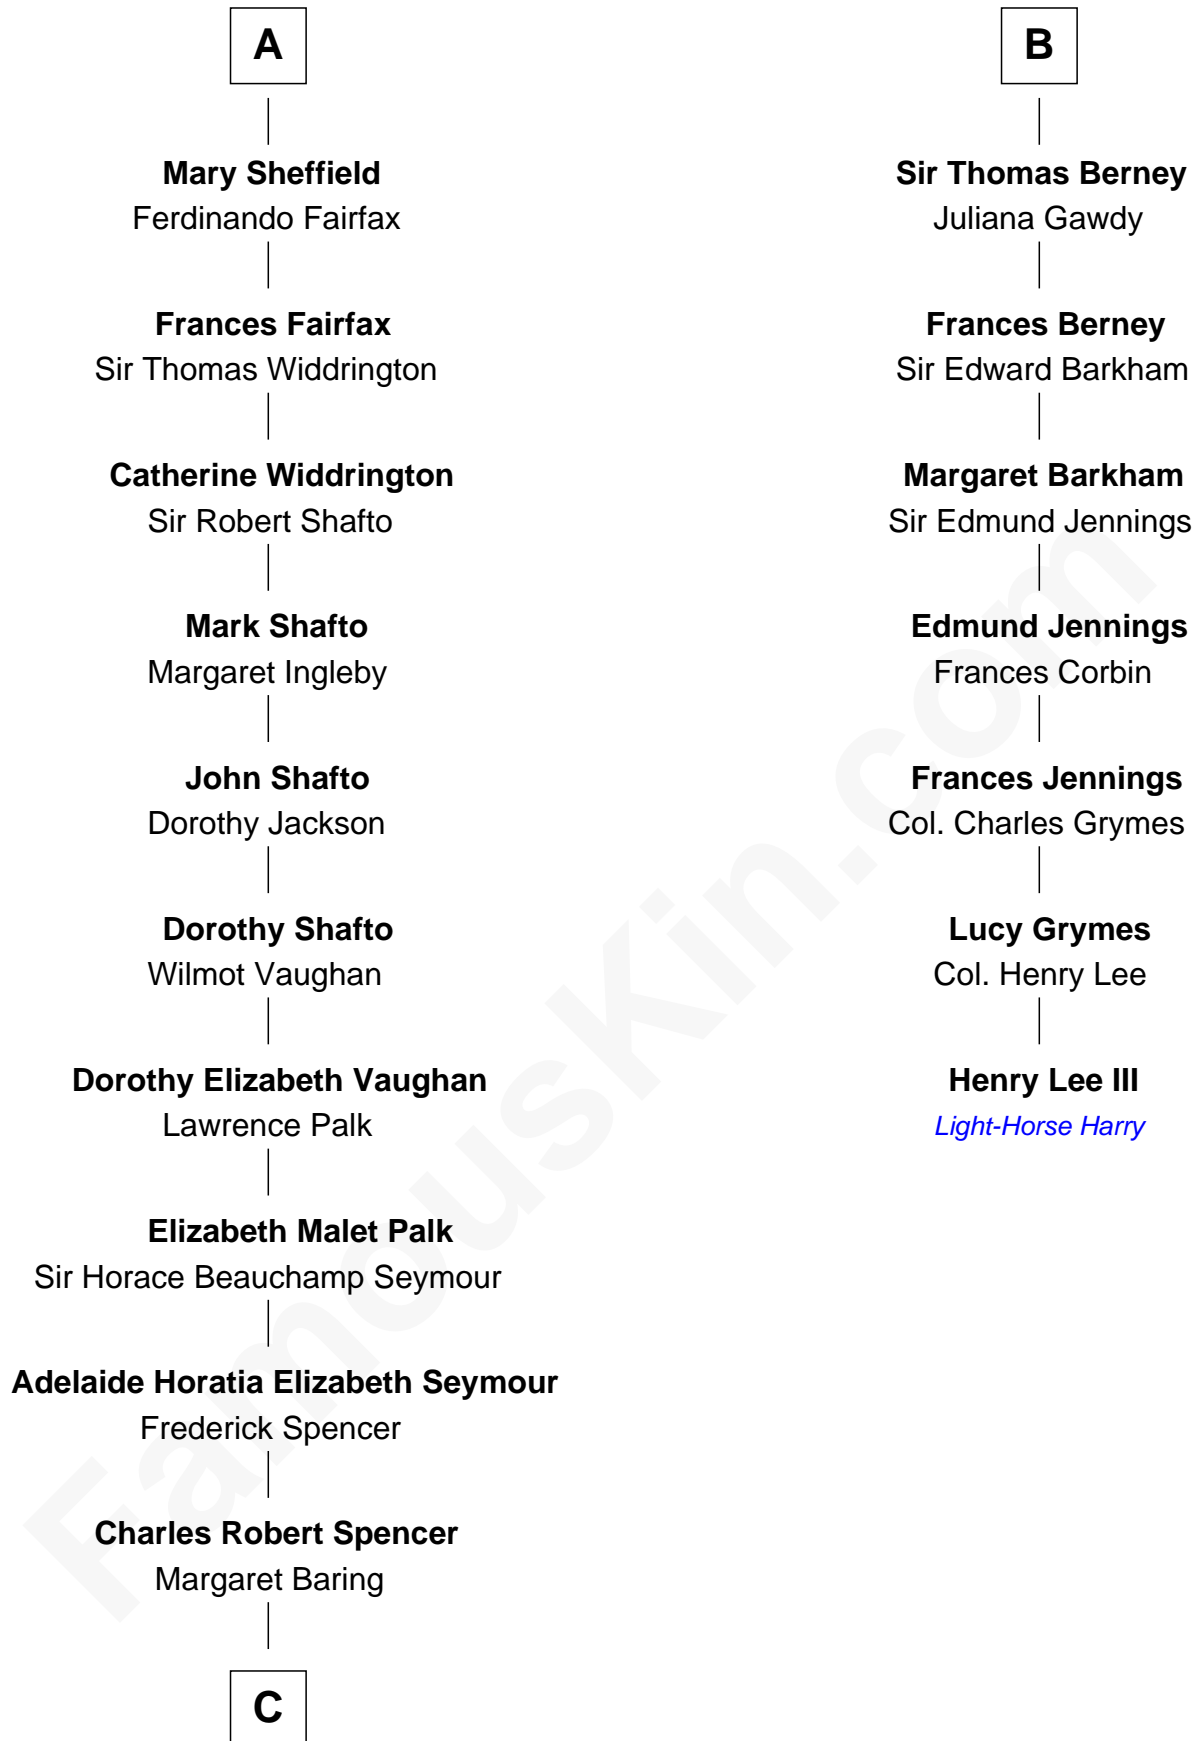

FamousKin.com

Relationship Chart of

Princess Diana

Princess of Wales

13th cousin 6 times removed of

Henry Lee III
9th Governor of Virginia

Sir Richard Sergeaux
 Philippe Fitzalan

Alice Sergeaux
 Sir Richard de Vere

Elizabeth Sergeaux
 Sir William Marney

Sir Robert de Vere
 Joan Courtenay

Emma Marney
 Sir Thomas Tyrrell

John de Vere
 Alice Colbroke

Humphrey Tyrrell
 Isabel Helion

John de Vere
 Elizabeth Trussel

Anne Tyrrell
 Sir Roger Wentworth

Anne de Vere
 Edmund Sheffield

Margery Wentworth
 John Berney

Sir John Sheffield
 Douglas Howard

John Berney
 Margaret Read

Edmund Sheffield
 Ursula Tyrwhitt

Henry Berney
 Alice Appleton

A

B