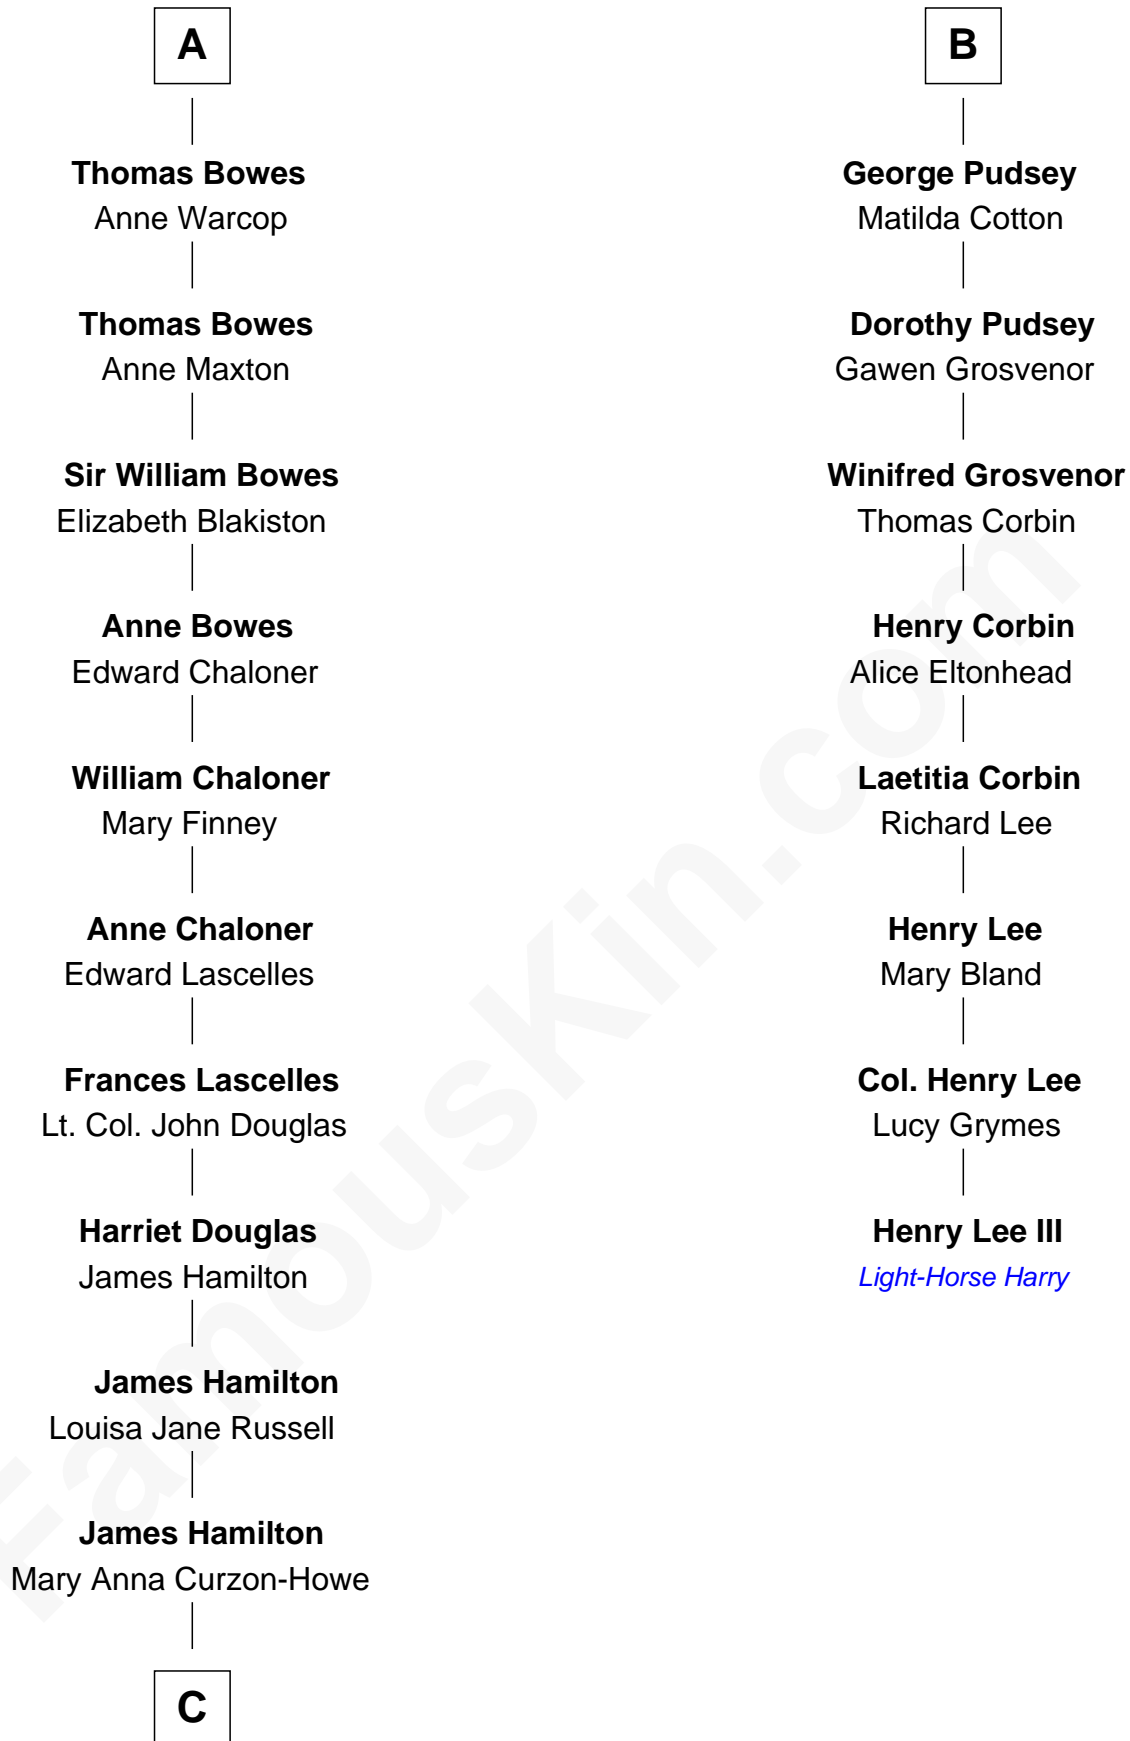

FamousKin.com

Relationship Chart of

Princess Diana

Princess of Wales

14th cousin 6 times removed of

Henry Lee III
9th Governor of Virginia

C

—
James Albert Edward Hamilton
Rosalind Cecilia Caroline Bingham

—
Cynthia Elinor Beatrix Hamilton
Albert Edward John Spencer

—
Edward John Spencer
Frances Ruth Burke Roche

—
Princess Diana
Princess of Wales

FamousKin.com