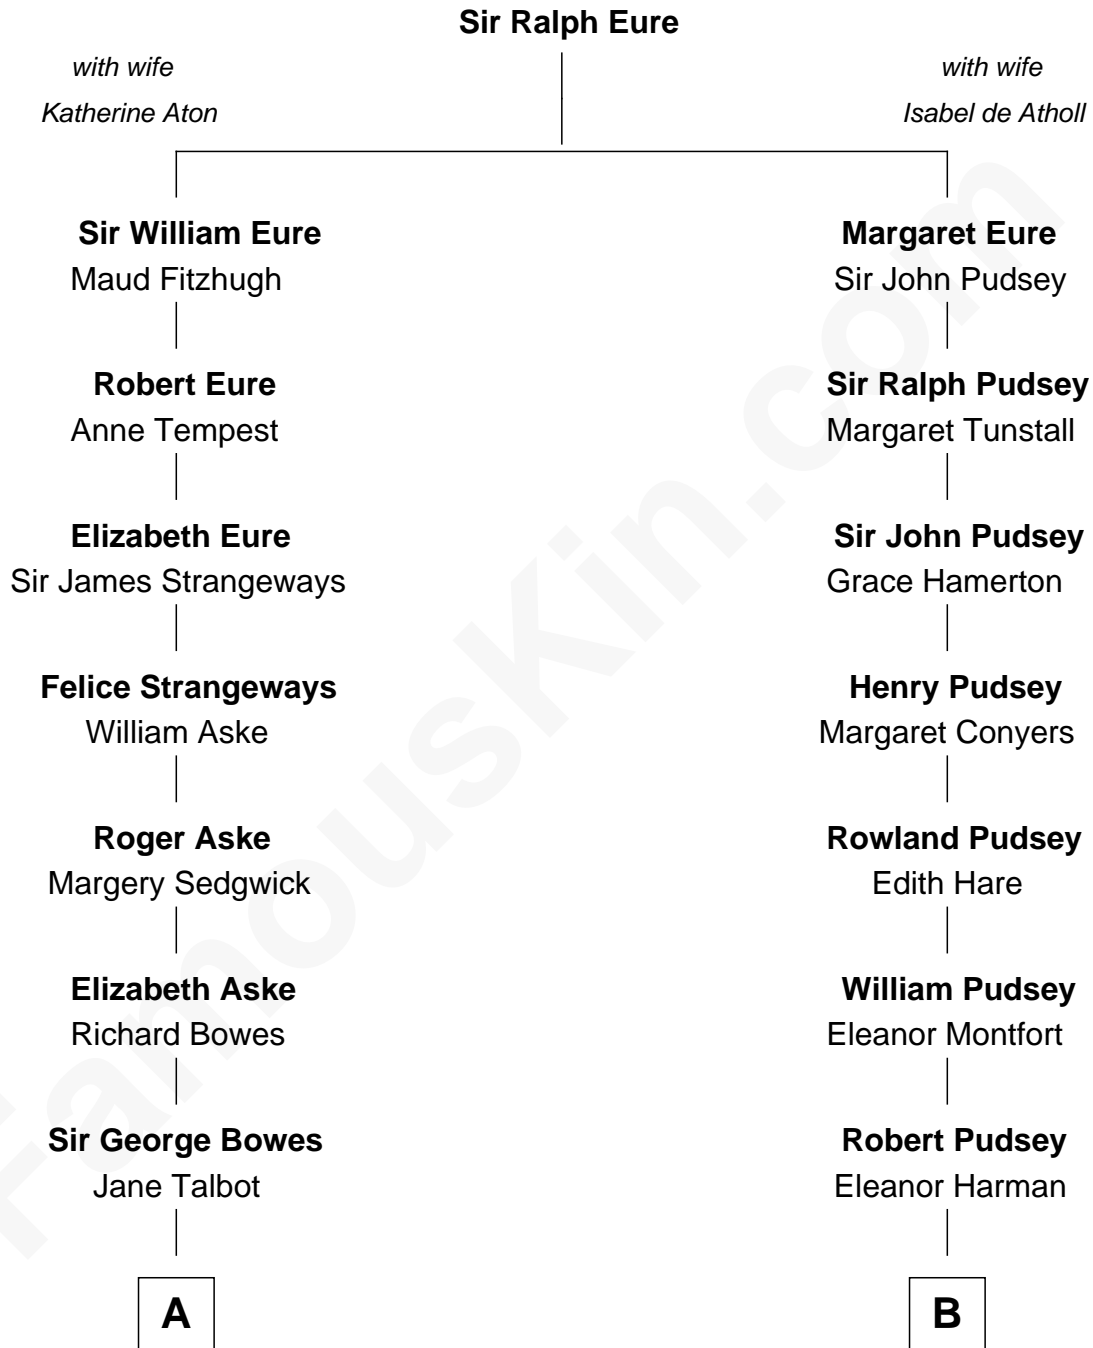

FamousKin.com

Relationship Chart of

Princess Diana

Princess of Wales

14th cousin 6 times removed of

Henry Lee III
9th Governor of Virginia

C

—
James Albert Edward Hamilton
Rosalind Cecilia Caroline Bingham

—
Cynthia Elinor Beatrix Hamilton
Albert Edward John Spencer

—
Edward John Spencer
Frances Ruth Burke Roche

—
Princess Diana
Princess of Wales

FamousKin.com