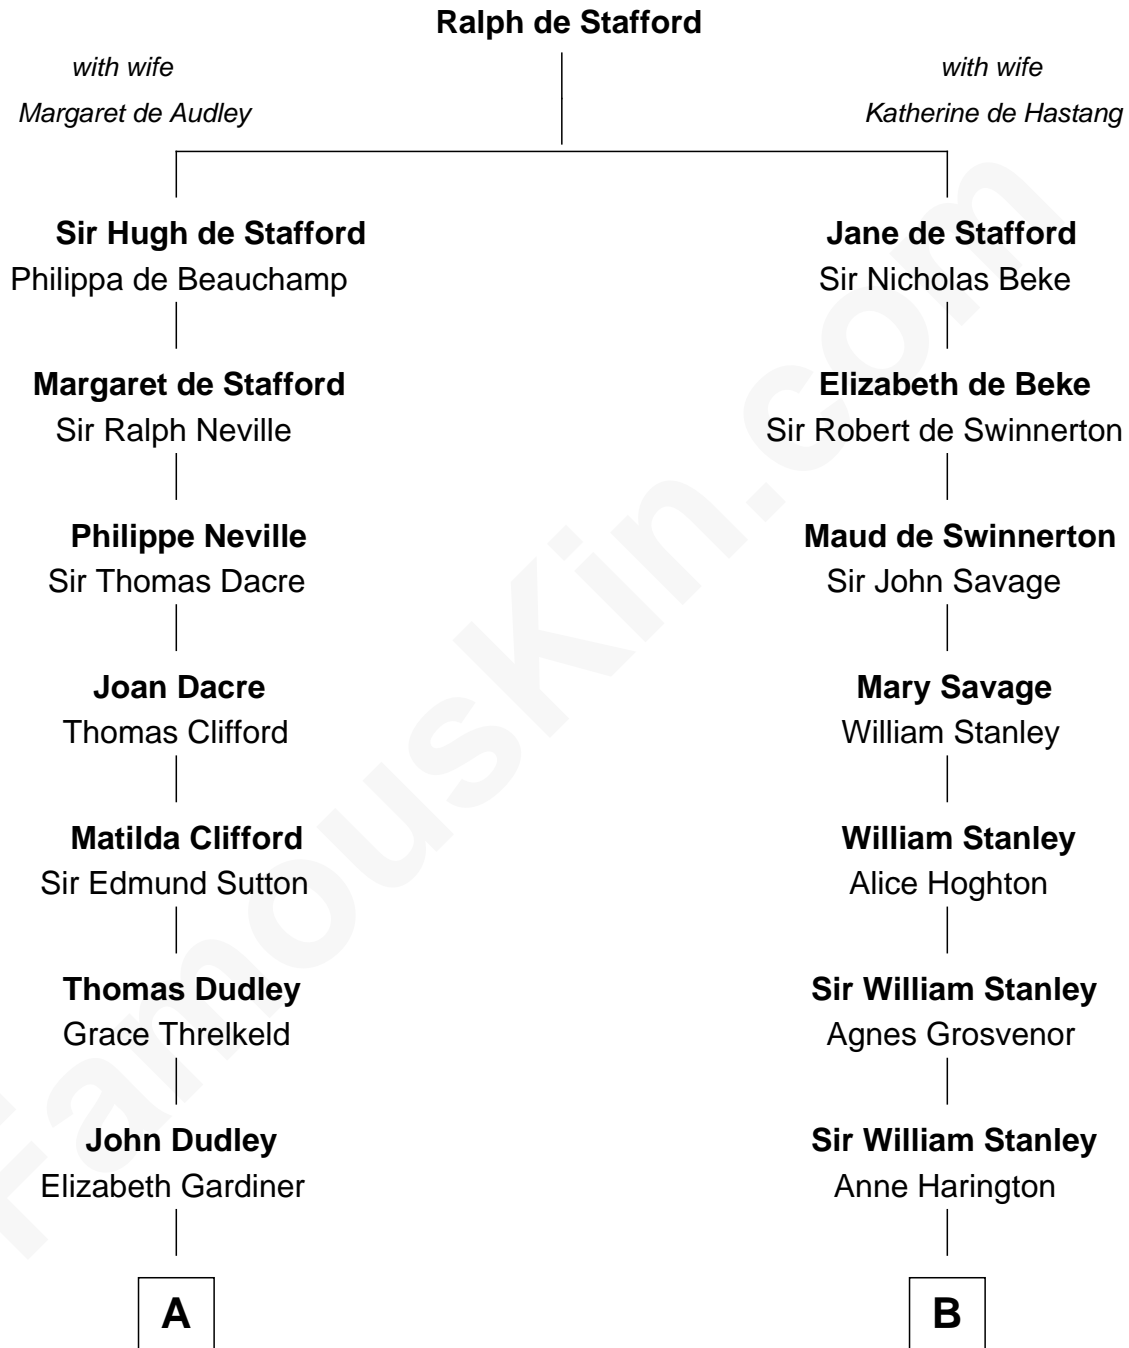

## Relationship Chart of

### Princess Diana

*Princess of Wales*

14th cousin 4 times removed of

**Henry Lee III**  
*9th Governor of Virginia*

**C**

**Edward John Spencer**  
Frances Ruth Burke Roche

**Princess Diana**  
*Princess of Wales*