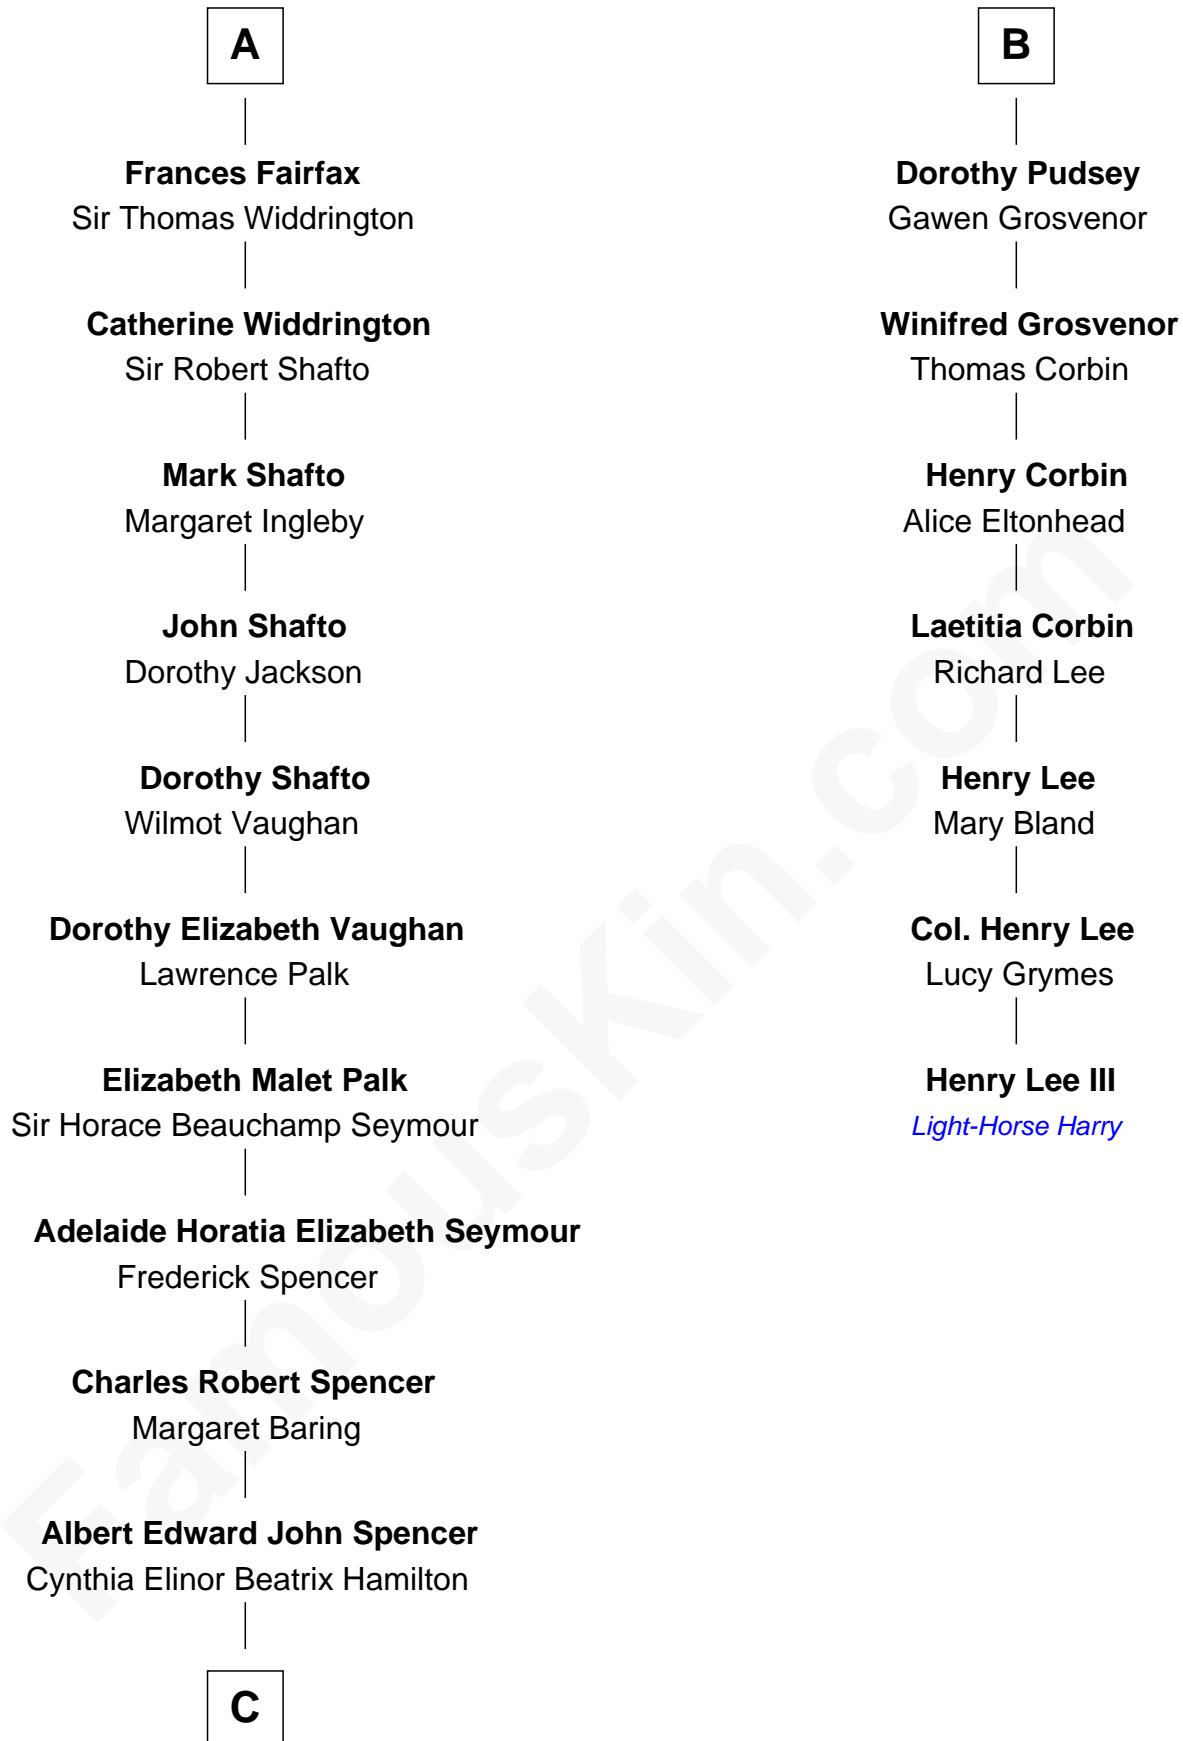

FamousKin.com

Relationship Chart of

Princess Diana

Princess of Wales

13th cousin 5 times removed of

Henry Lee III
9th Governor of Virginia

C

Edward John Spencer
Frances Ruth Burke Roche

Princess Diana
Princess of Wales

FamousKin.com