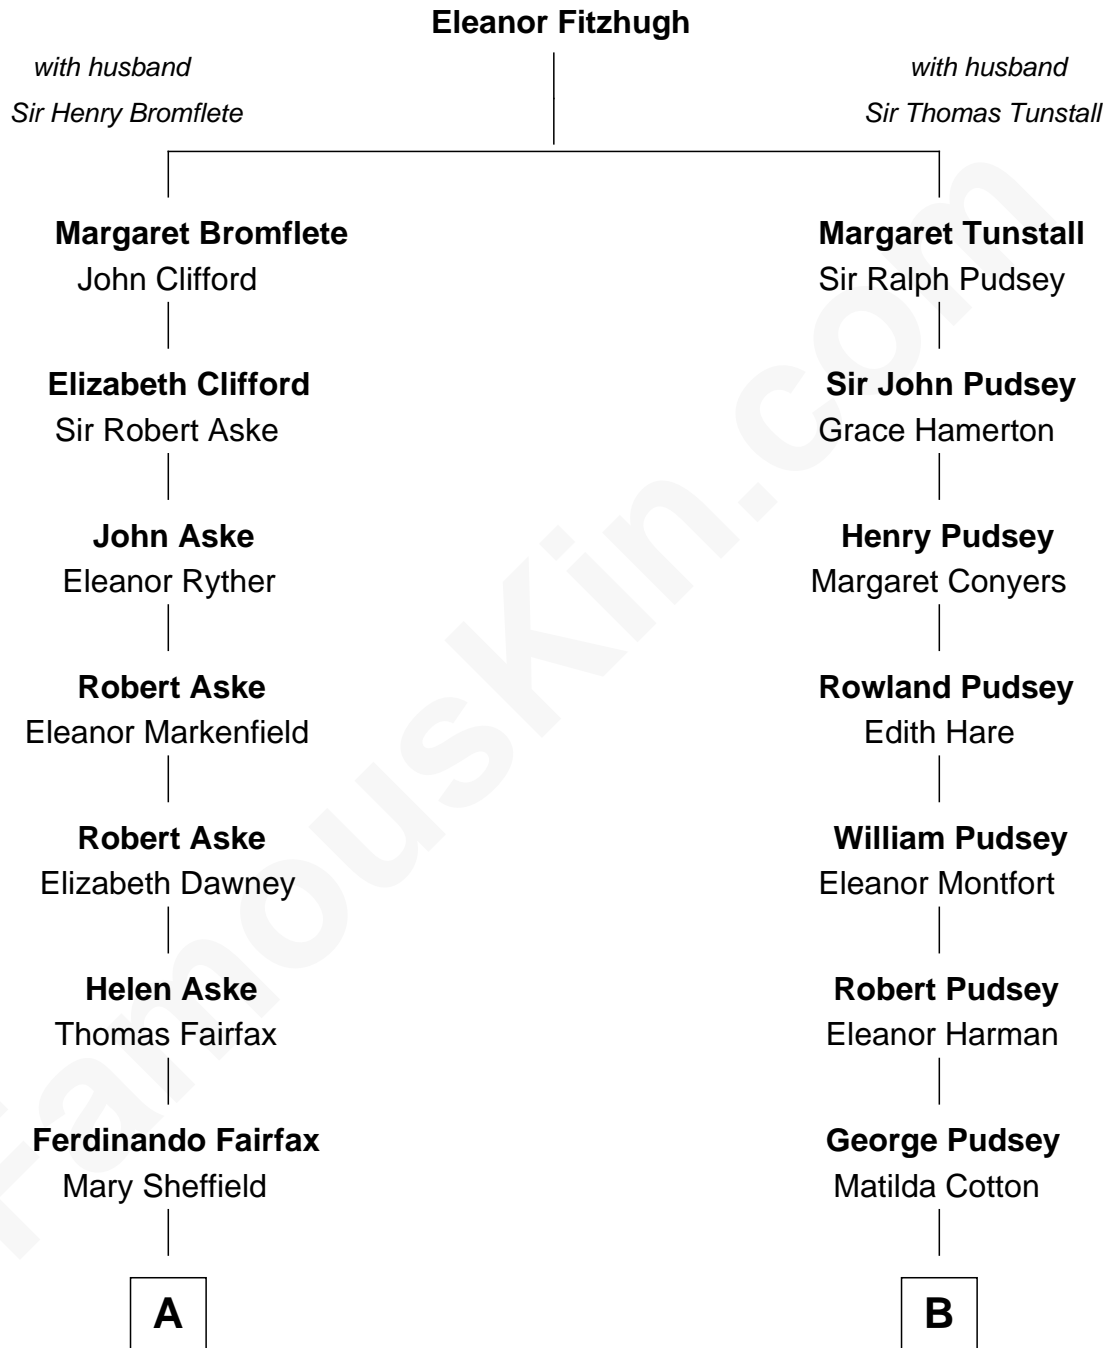

FamousKin.com

Relationship Chart of

Princess Diana

Princess of Wales

13th cousin 5 times removed of

Henry Lee III
9th Governor of Virginia

C

Edward John Spencer
Frances Ruth Burke Roche

Princess Diana
Princess of Wales

FamousKin.com