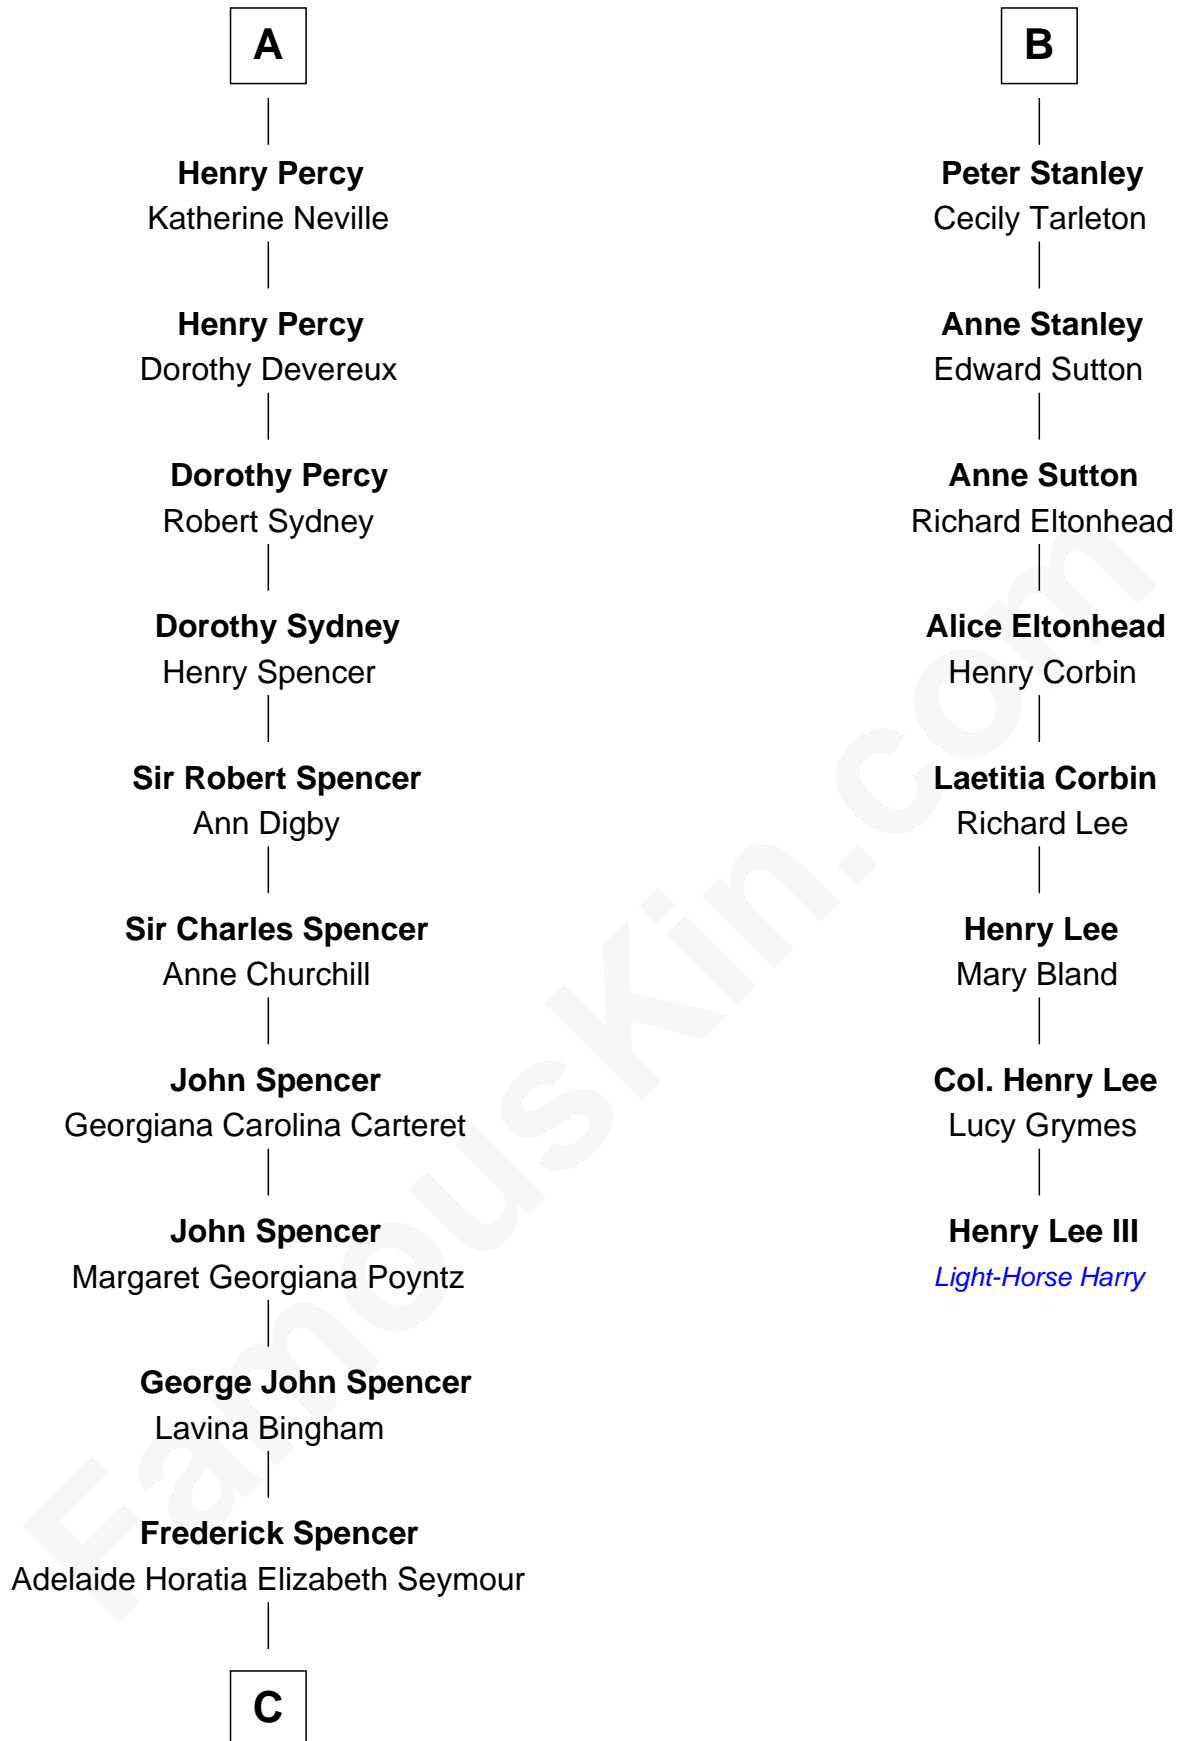

FamousKin.com

Relationship Chart of

Princess Diana

Princess of Wales

14th cousin 6 times removed of

Henry Lee III
9th Governor of Virginia

Sir Robert de Holland
Maude la Zouche

C

—
Charles Robert Spencer

Margaret Baring

—
Albert Edward John Spencer

Cynthia Elinor Beatrix Hamilton

—
Edward John Spencer

Frances Ruth Burke Roche

—
Princess Diana

Princess of Wales